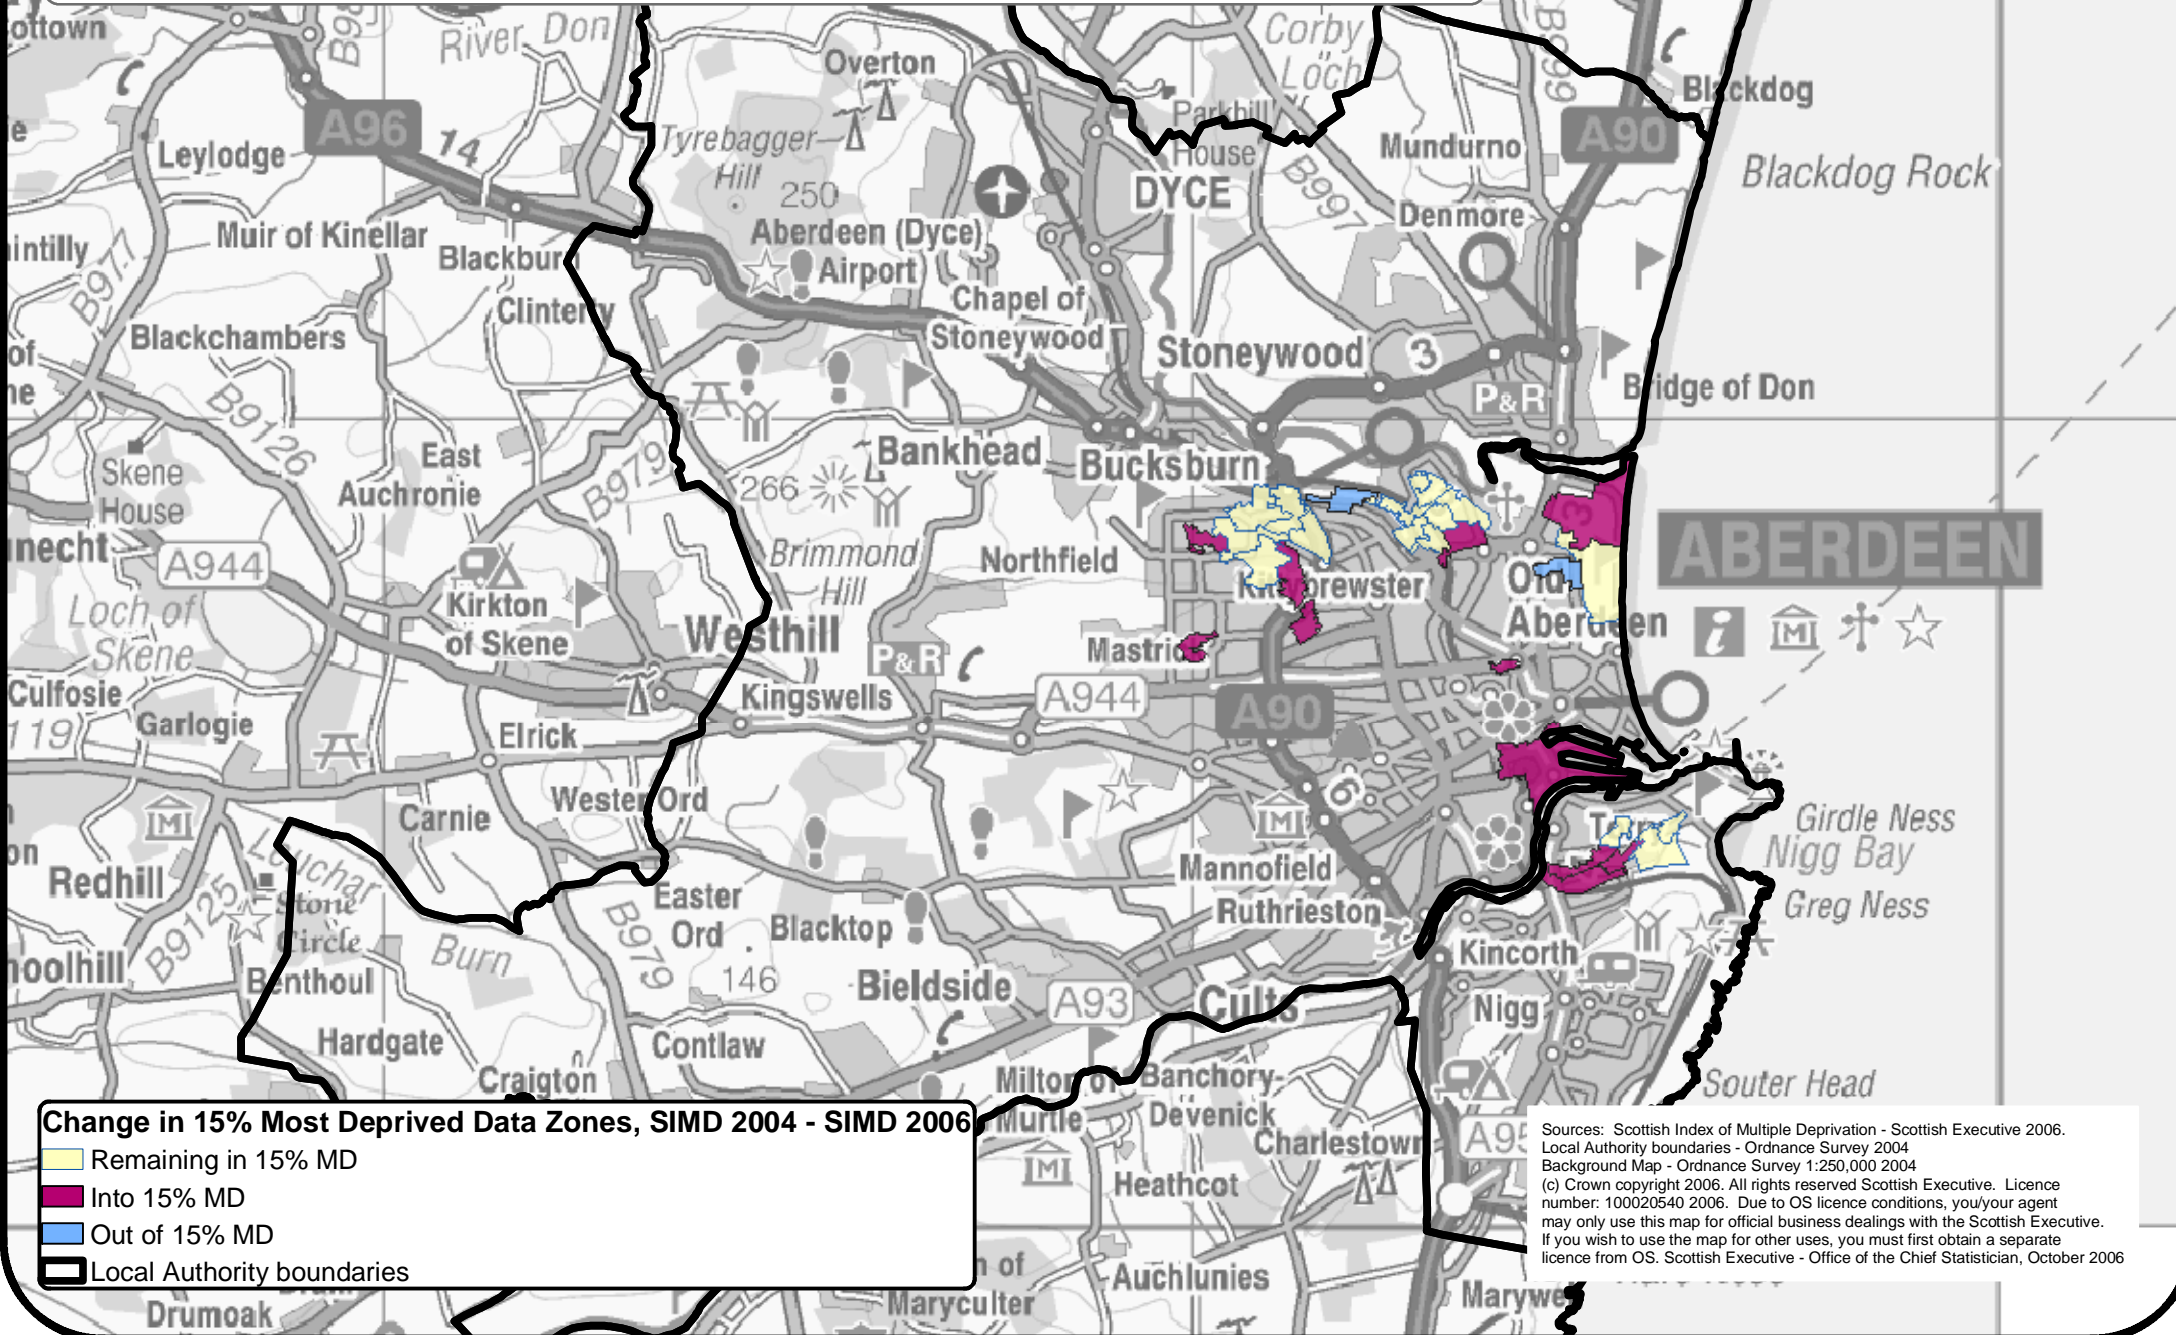

Change in the 15% Most Deprived Data Zones, SIMD 2004 - SIMD 2006 Aberdeen City

Change in 15% Most Deprived Data Zones, SIMD 2004 - SIMD 2006

- Remaining in 15% MD
- Into 15% MD
- Out of 15% MD
- Local Authority boundaries

Sources: Scottish Index of Multiple Deprivation - Scottish Executive 2006.
 Local Authority boundaries - Ordnance Survey 2004
 Background Map - Ordnance Survey 1:250,000 2004
 (c) Crown copyright 2006. All rights reserved Scottish Executive. Licence number: 100020540 2006. Due to OS licence conditions, you/your agent may only use this map for official business dealings with the Scottish Executive. If you wish to use the map for other uses, you must first obtain a separate licence from OS. Scottish Executive - Office of the Chief Statistician, October 2006