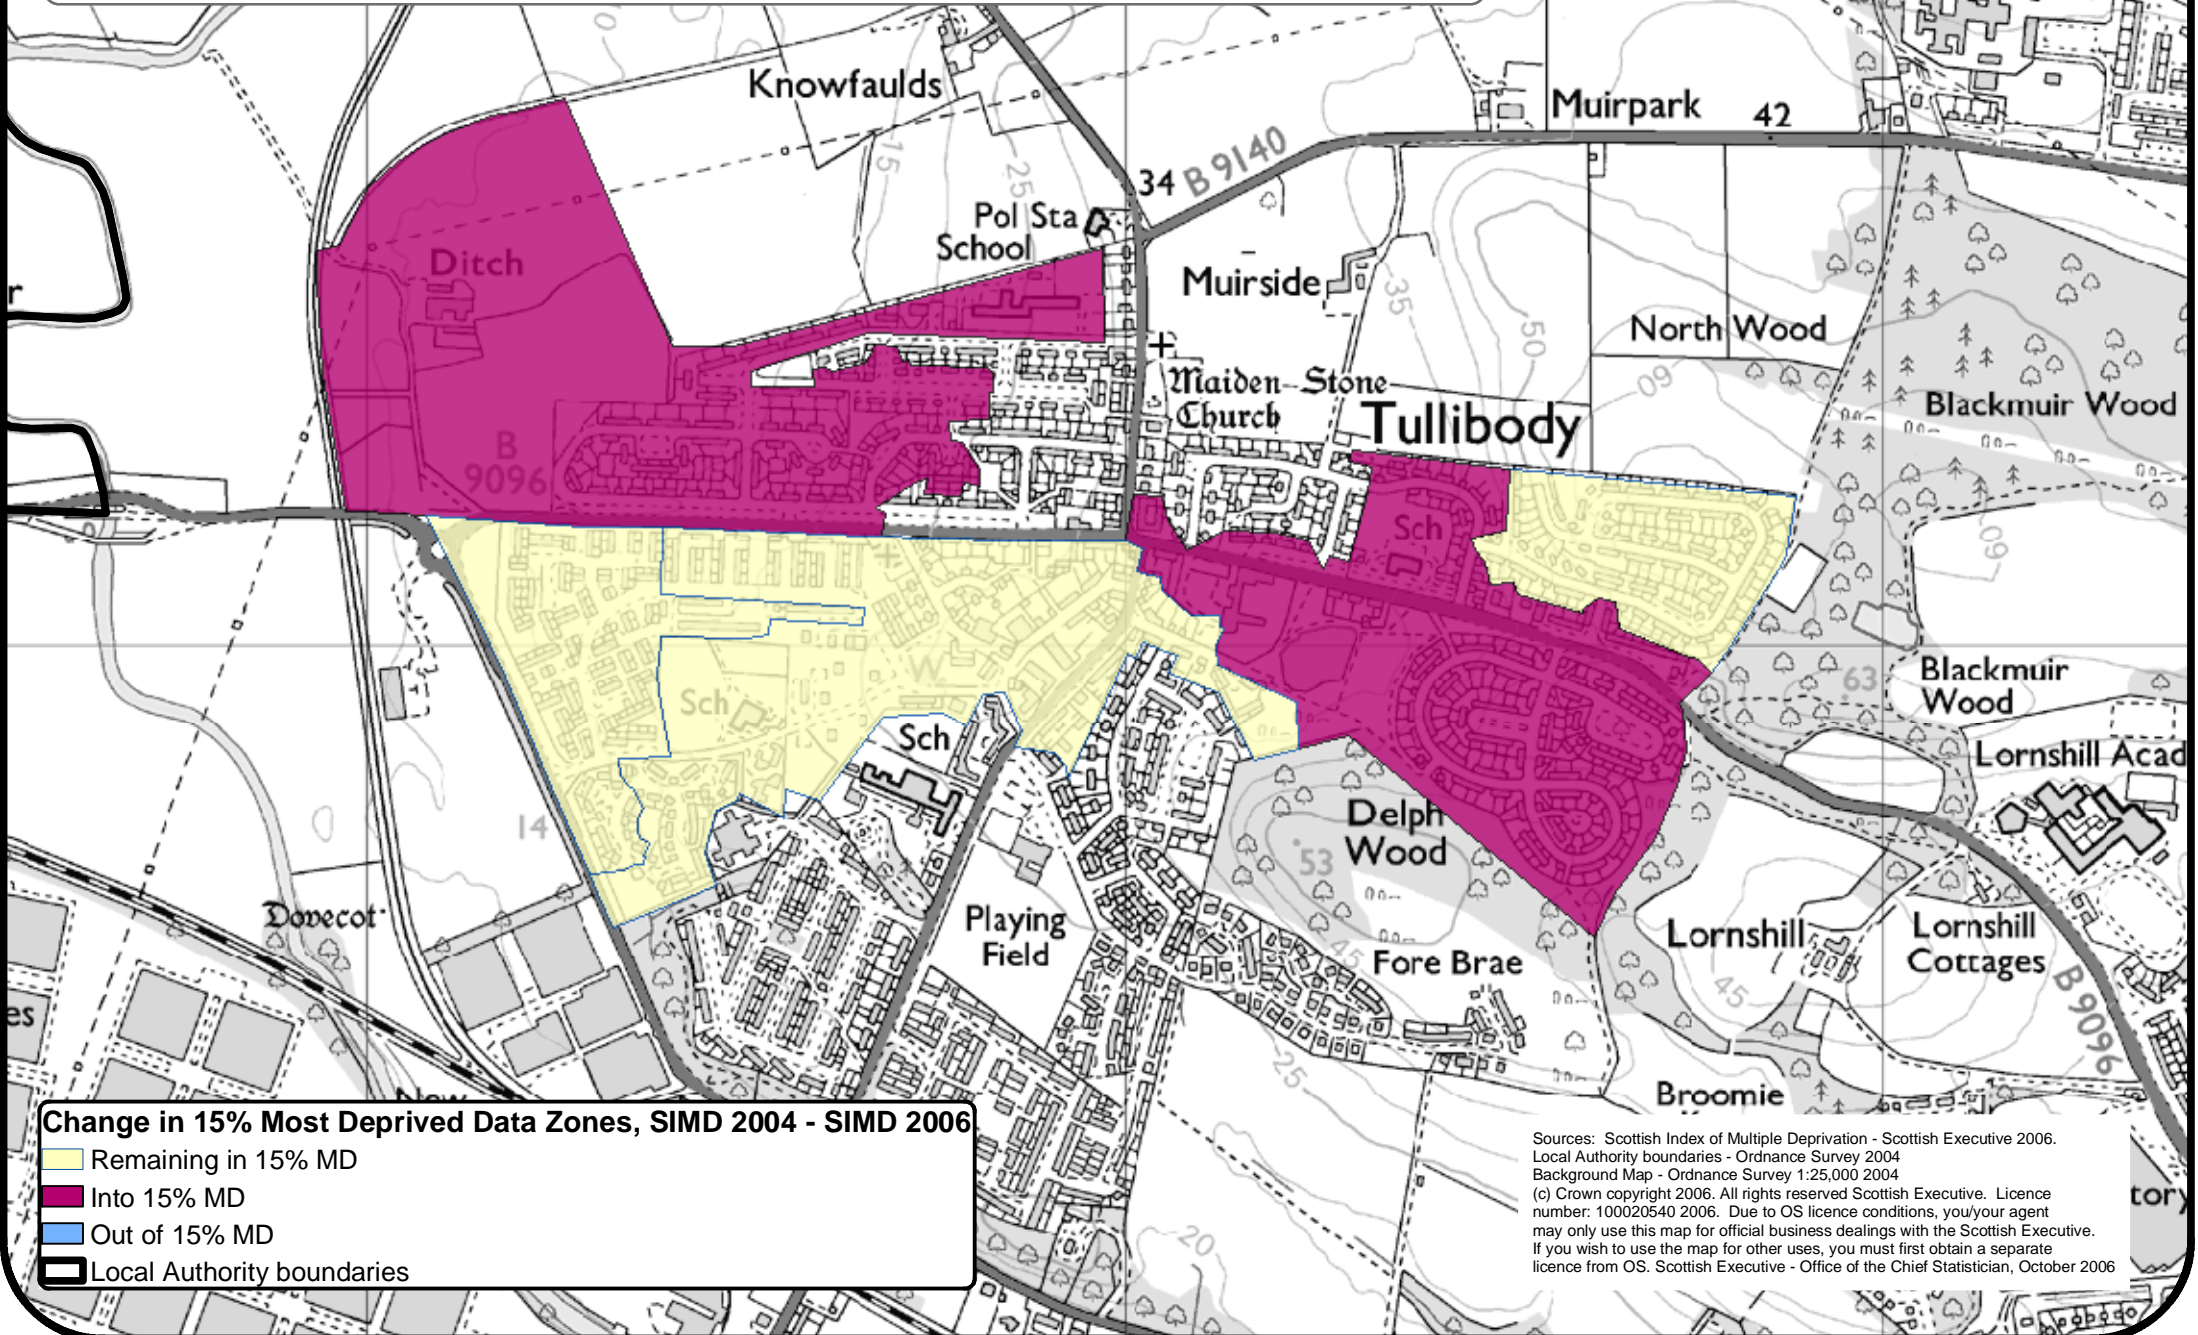

Change in the 15% Most Deprived Data Zones, SIMD 2004 - SIMD 2006 Clackmannanshire - Tullibody

Change in 15% Most Deprived Data Zones, SIMD 2004 - SIMD 2006

- Remaining in 15% MD
- Into 15% MD
- Out of 15% MD
- Local Authority boundaries

Sources: Scottish Index of Multiple Deprivation - Scottish Executive 2006.
 Local Authority boundaries - Ordnance Survey 2004
 Background Map - Ordnance Survey 1:25,000 2004
 (c) Crown copyright 2006. All rights reserved Scottish Executive. Licence number: 100020540 2006. Due to OS licence conditions, you/your agent may only use this map for official business dealings with the Scottish Executive. If you wish to use the map for other uses, you must first obtain a separate licence from OS. Scottish Executive - Office of the Chief Statistician, October 2006