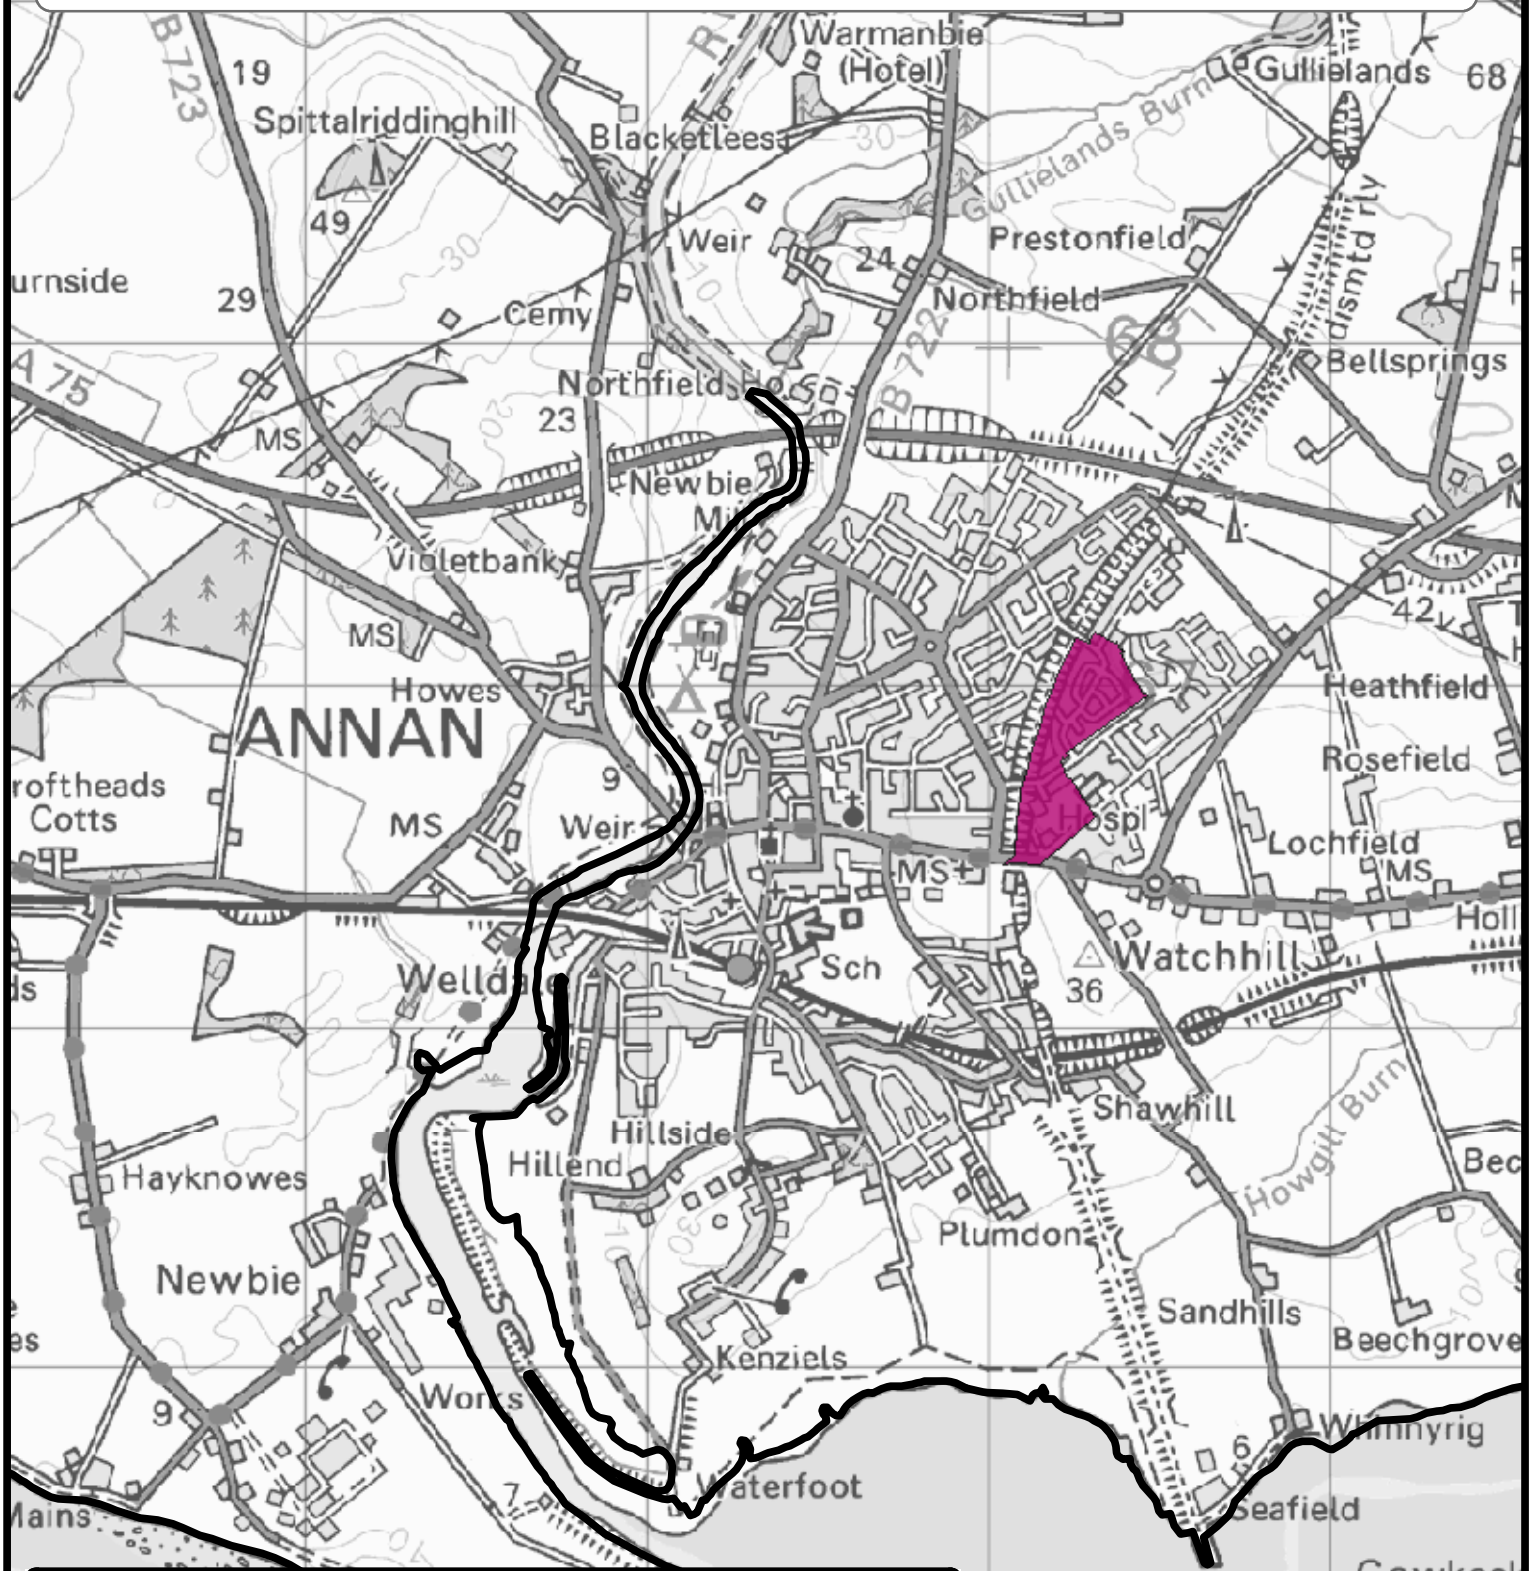

Change in the 15% Most Deprived Data Zones, SIMD 2004 - SIMD 2006 Dumfries and Galloway - Annan

Change in 15% Most Deprived Data Zones, SIMD 2004 - SIMD 2006

- Remaining in 15% MD
- Into 15% MD
- Out of 15% MD
- Local Authority boundaries
- ROA Local boundaries

Sources: Scottish Index of Multiple Deprivation - Scottish Executive 2006.
 Local Authority boundaries - Ordnance Survey 2004
 Background Map - Ordnance Survey 1:50,000 2004
 (c) Crown copyright 2006. All rights reserved Scottish Executive. Licence number: 100020540 2006. Due to OS licence conditions, you/your agent may only use this map for official business dealings with the Scottish Executive. If you wish to use the map for other uses, you must first obtain a separate licence from OS. Scottish Executive - Office of the Chief Statistician, October 2006