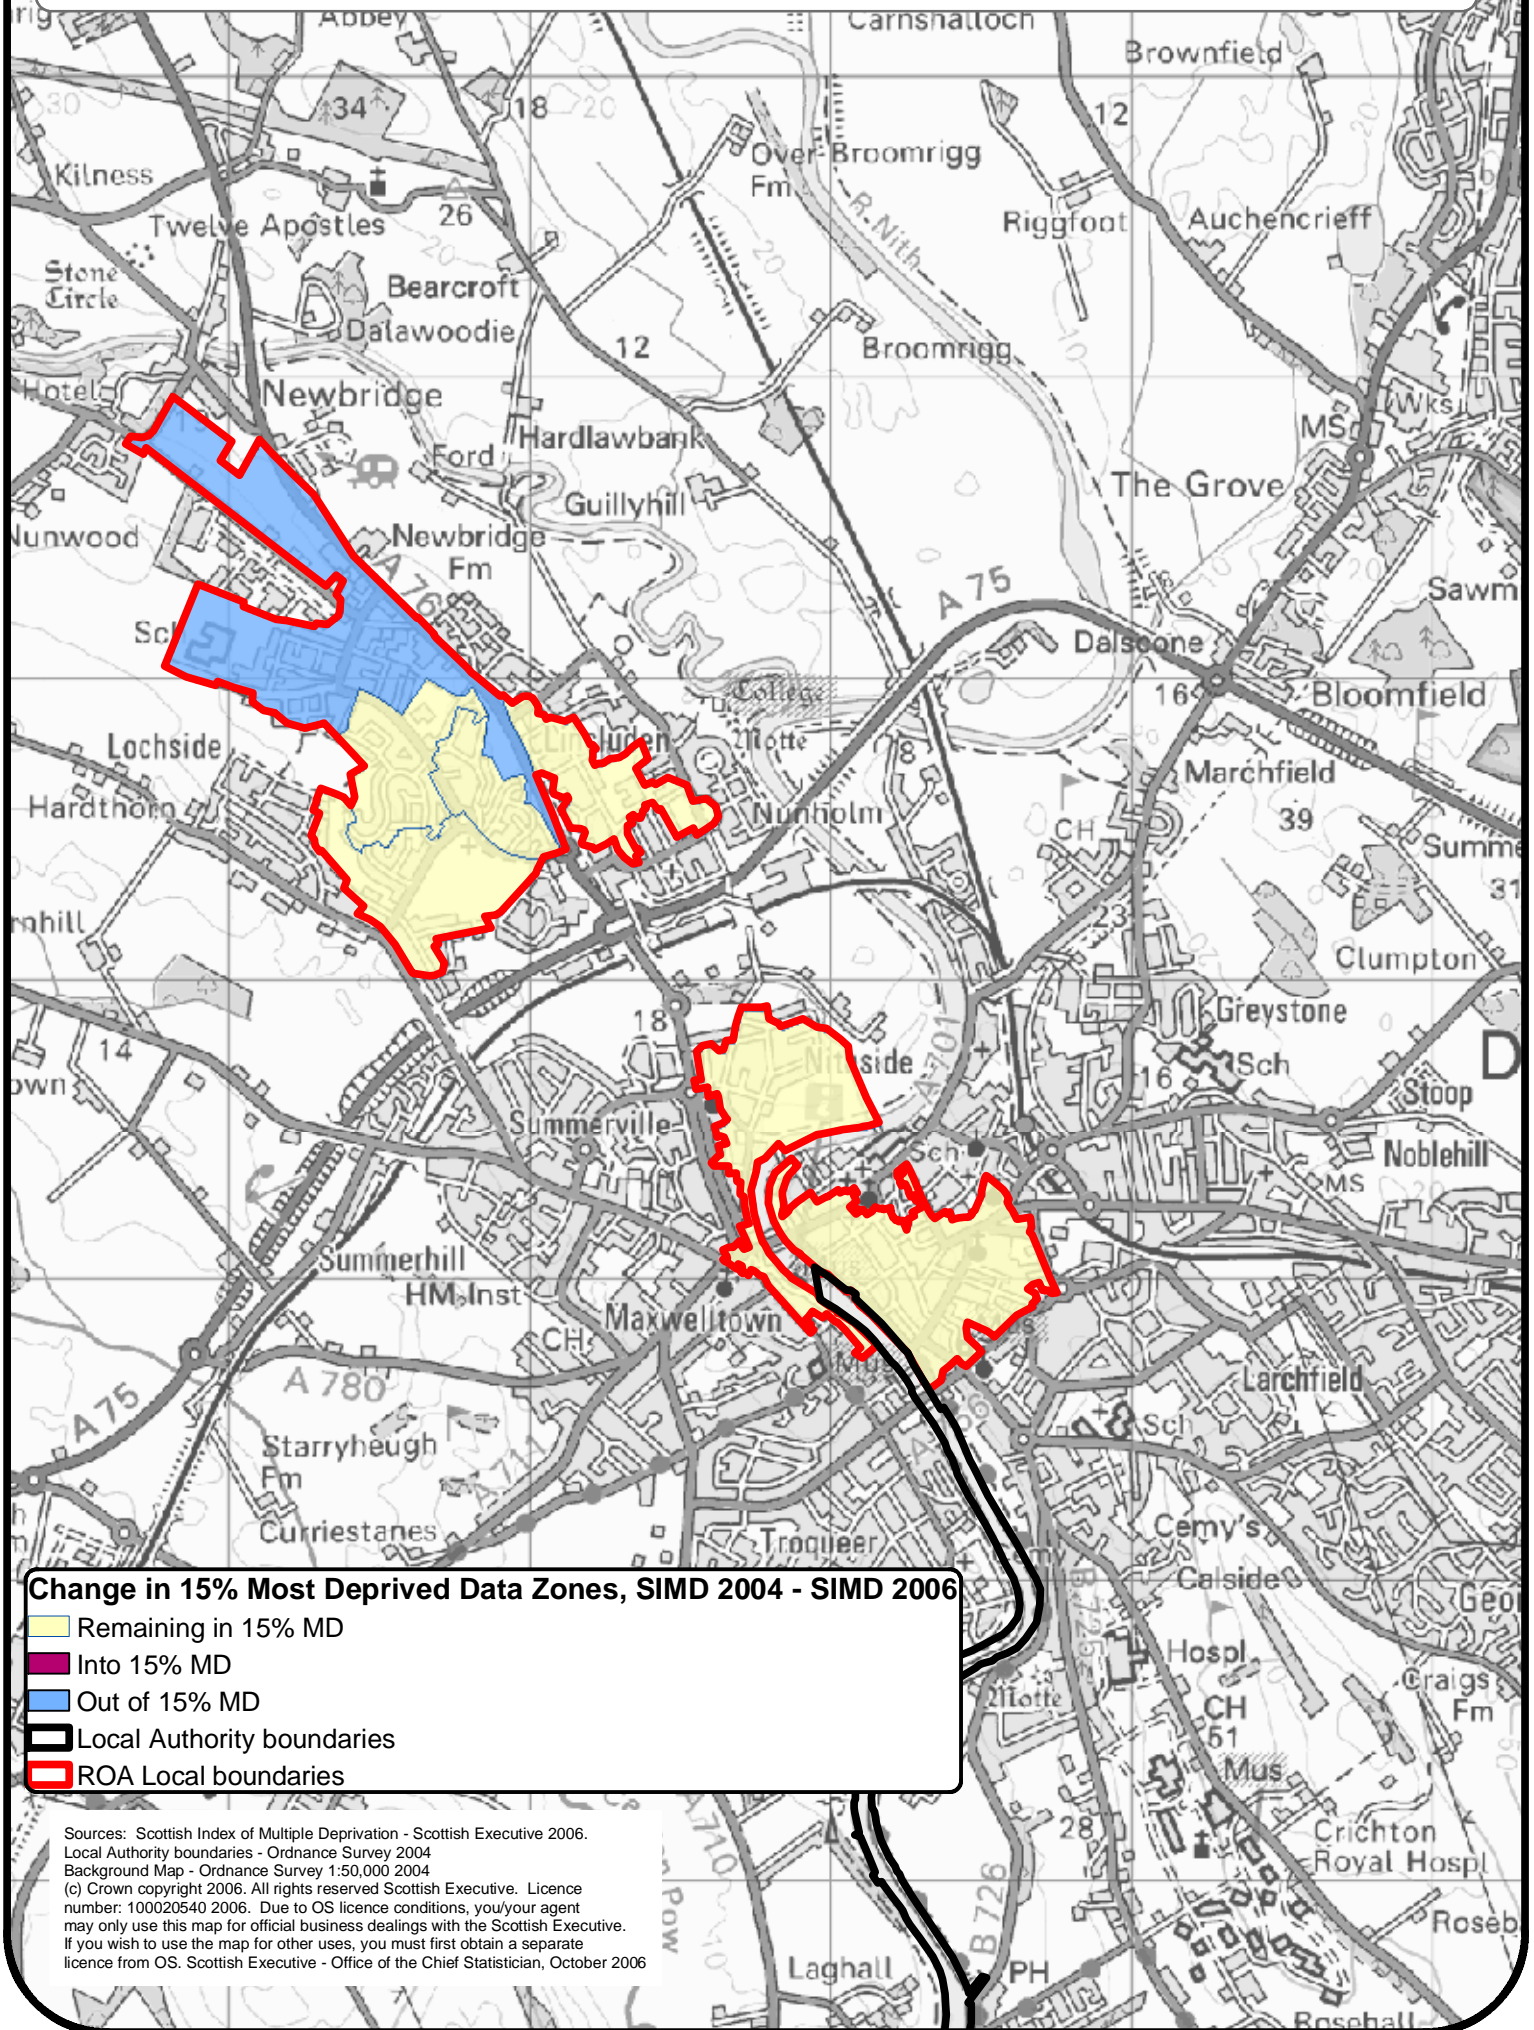

Change in the 15% Most Deprived Data Zones, SIMD 2004 - SIMD 2006 Dumfries and Galloway - Dumfries and Surrounding Area

Change in 15% Most Deprived Data Zones, SIMD 2004 - SIMD 2006

- Remaining in 15% MD
- Into 15% MD
- Out of 15% MD
- Local Authority boundaries
- ROA Local boundaries

Sources: Scottish Index of Multiple Deprivation - Scottish Executive 2006.
 Local Authority boundaries - Ordnance Survey 2004
 Background Map - Ordnance Survey 1:50,000 2004
 (c) Crown copyright 2006. All rights reserved Scottish Executive. Licence number: 100020540 2006. Due to OS licence conditions, you/your agent may only use this map for official business dealings with the Scottish Executive. If you wish to use the map for other uses, you must first obtain a separate licence from OS. Scottish Executive - Office of the Chief Statistician, October 2006