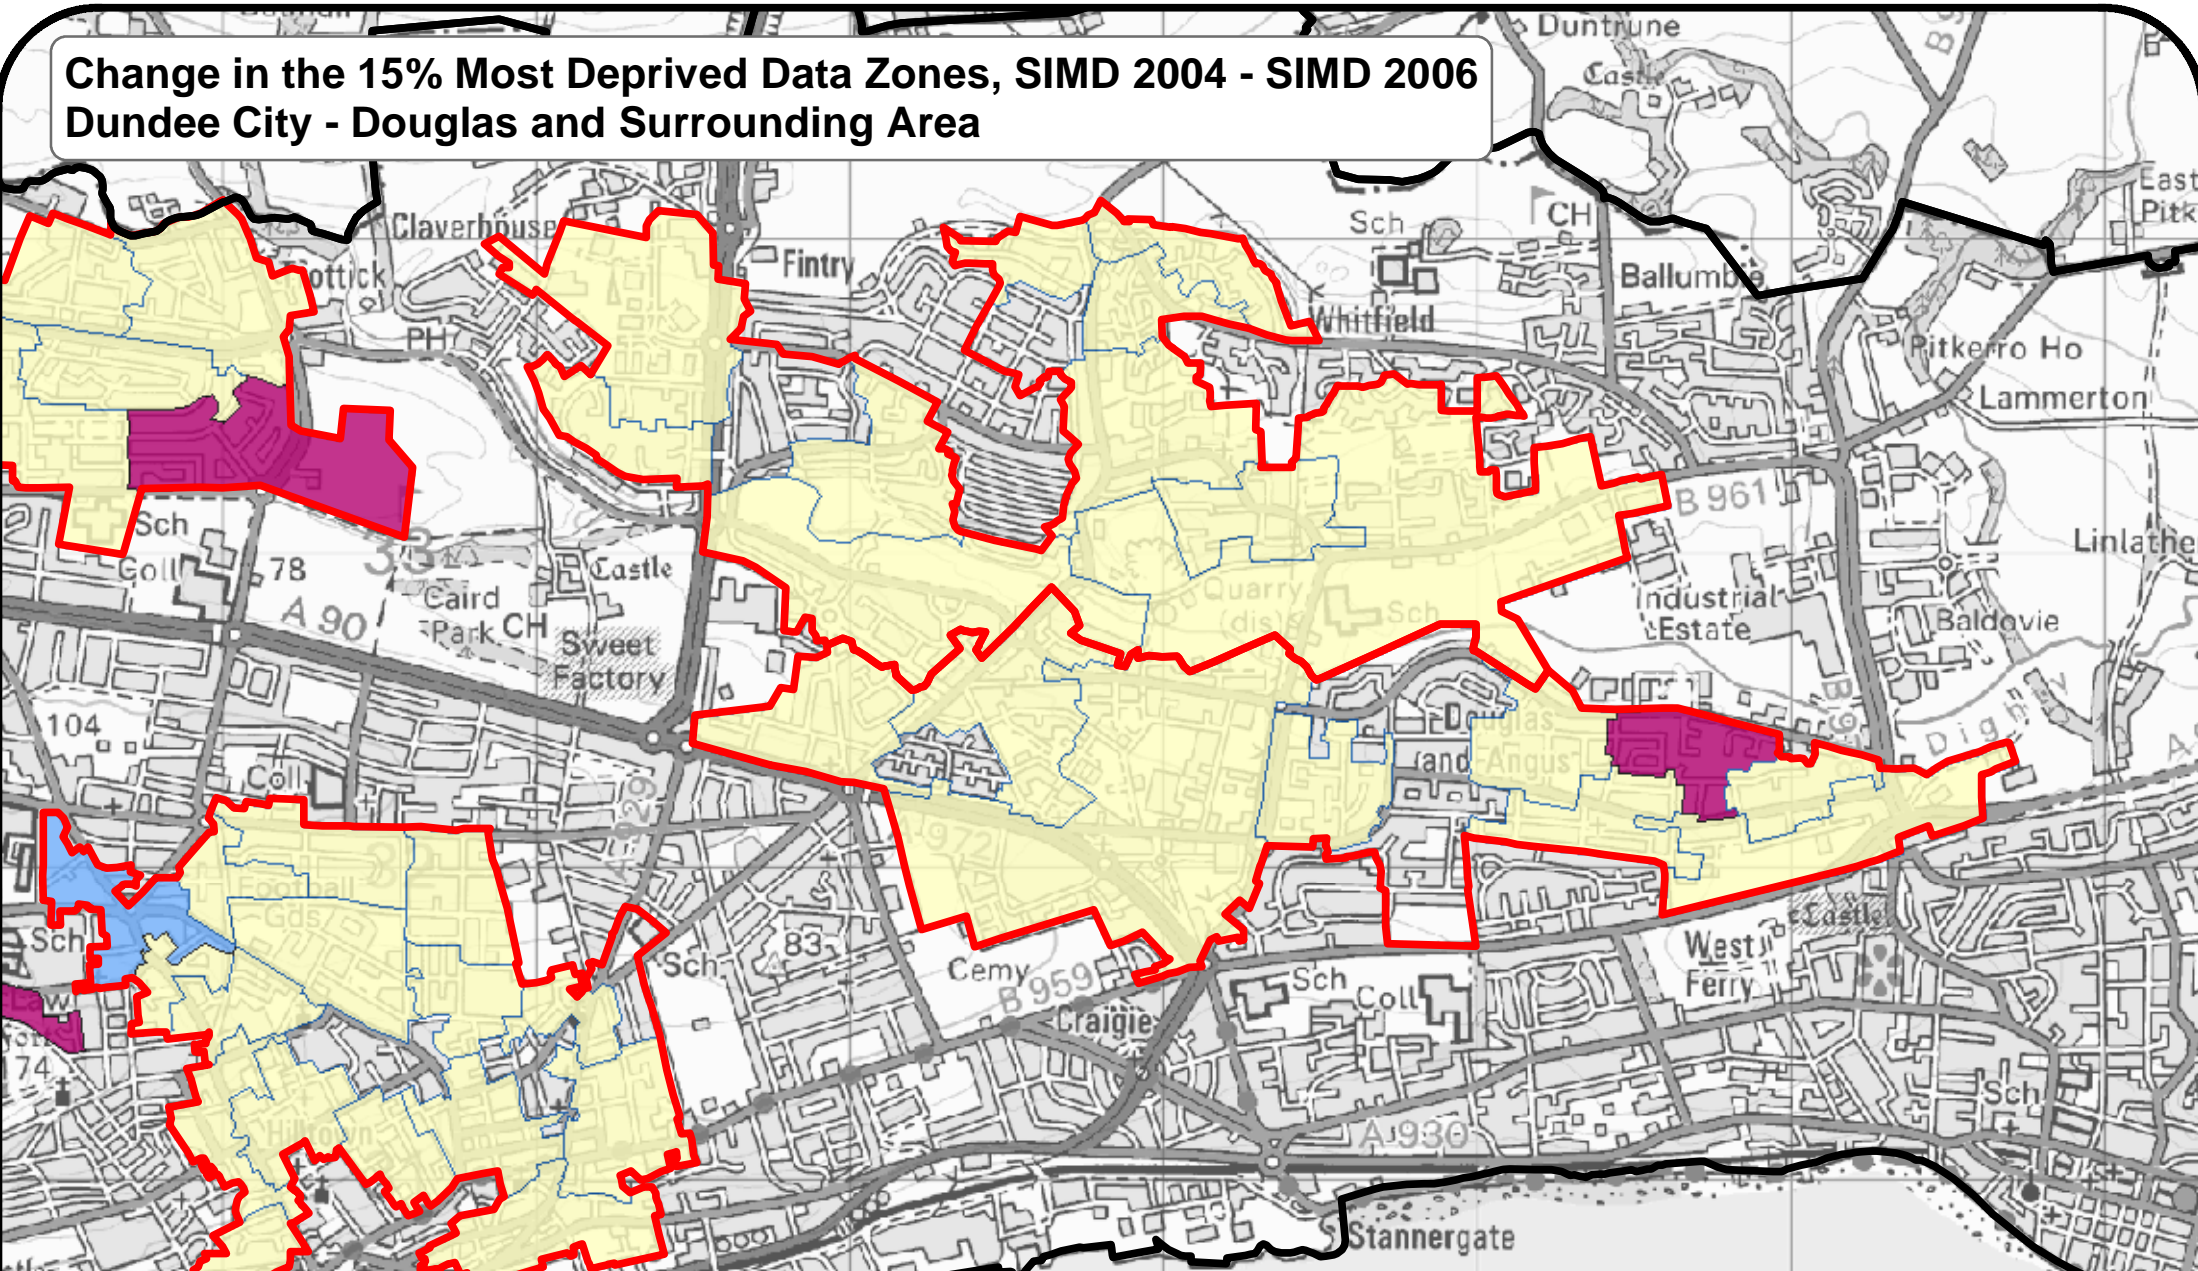

Change in the 15% Most Deprived Data Zones, SIMD 2004 - SIMD 2006 Dundee City - Douglas and Surrounding Area

Change in 15% Most Deprived Data Zones, SIMD 2004 - SIMD 2006

- Remaining in 15% MD
- Into 15% MD
- Out of 15% MD
- Local Authority boundaries
- ROA Local boundaries

Sources: Scottish Index of Multiple Deprivation - Scottish Executive 2006.
 Local Authority boundaries - Ordnance Survey 2004
 Background Map - Ordnance Survey 1:50,000 2004
 (c) Crown copyright 2006. All rights reserved Scottish Executive. Licence number: 100020540 2006. Due to OS licence conditions, you/your agent may only use this map for official business dealings with the Scottish Executive. If you wish to use the map for other uses, you must first obtain a separate licence from OS. Scottish Executive - Office of the Chief Statistician, October 2006