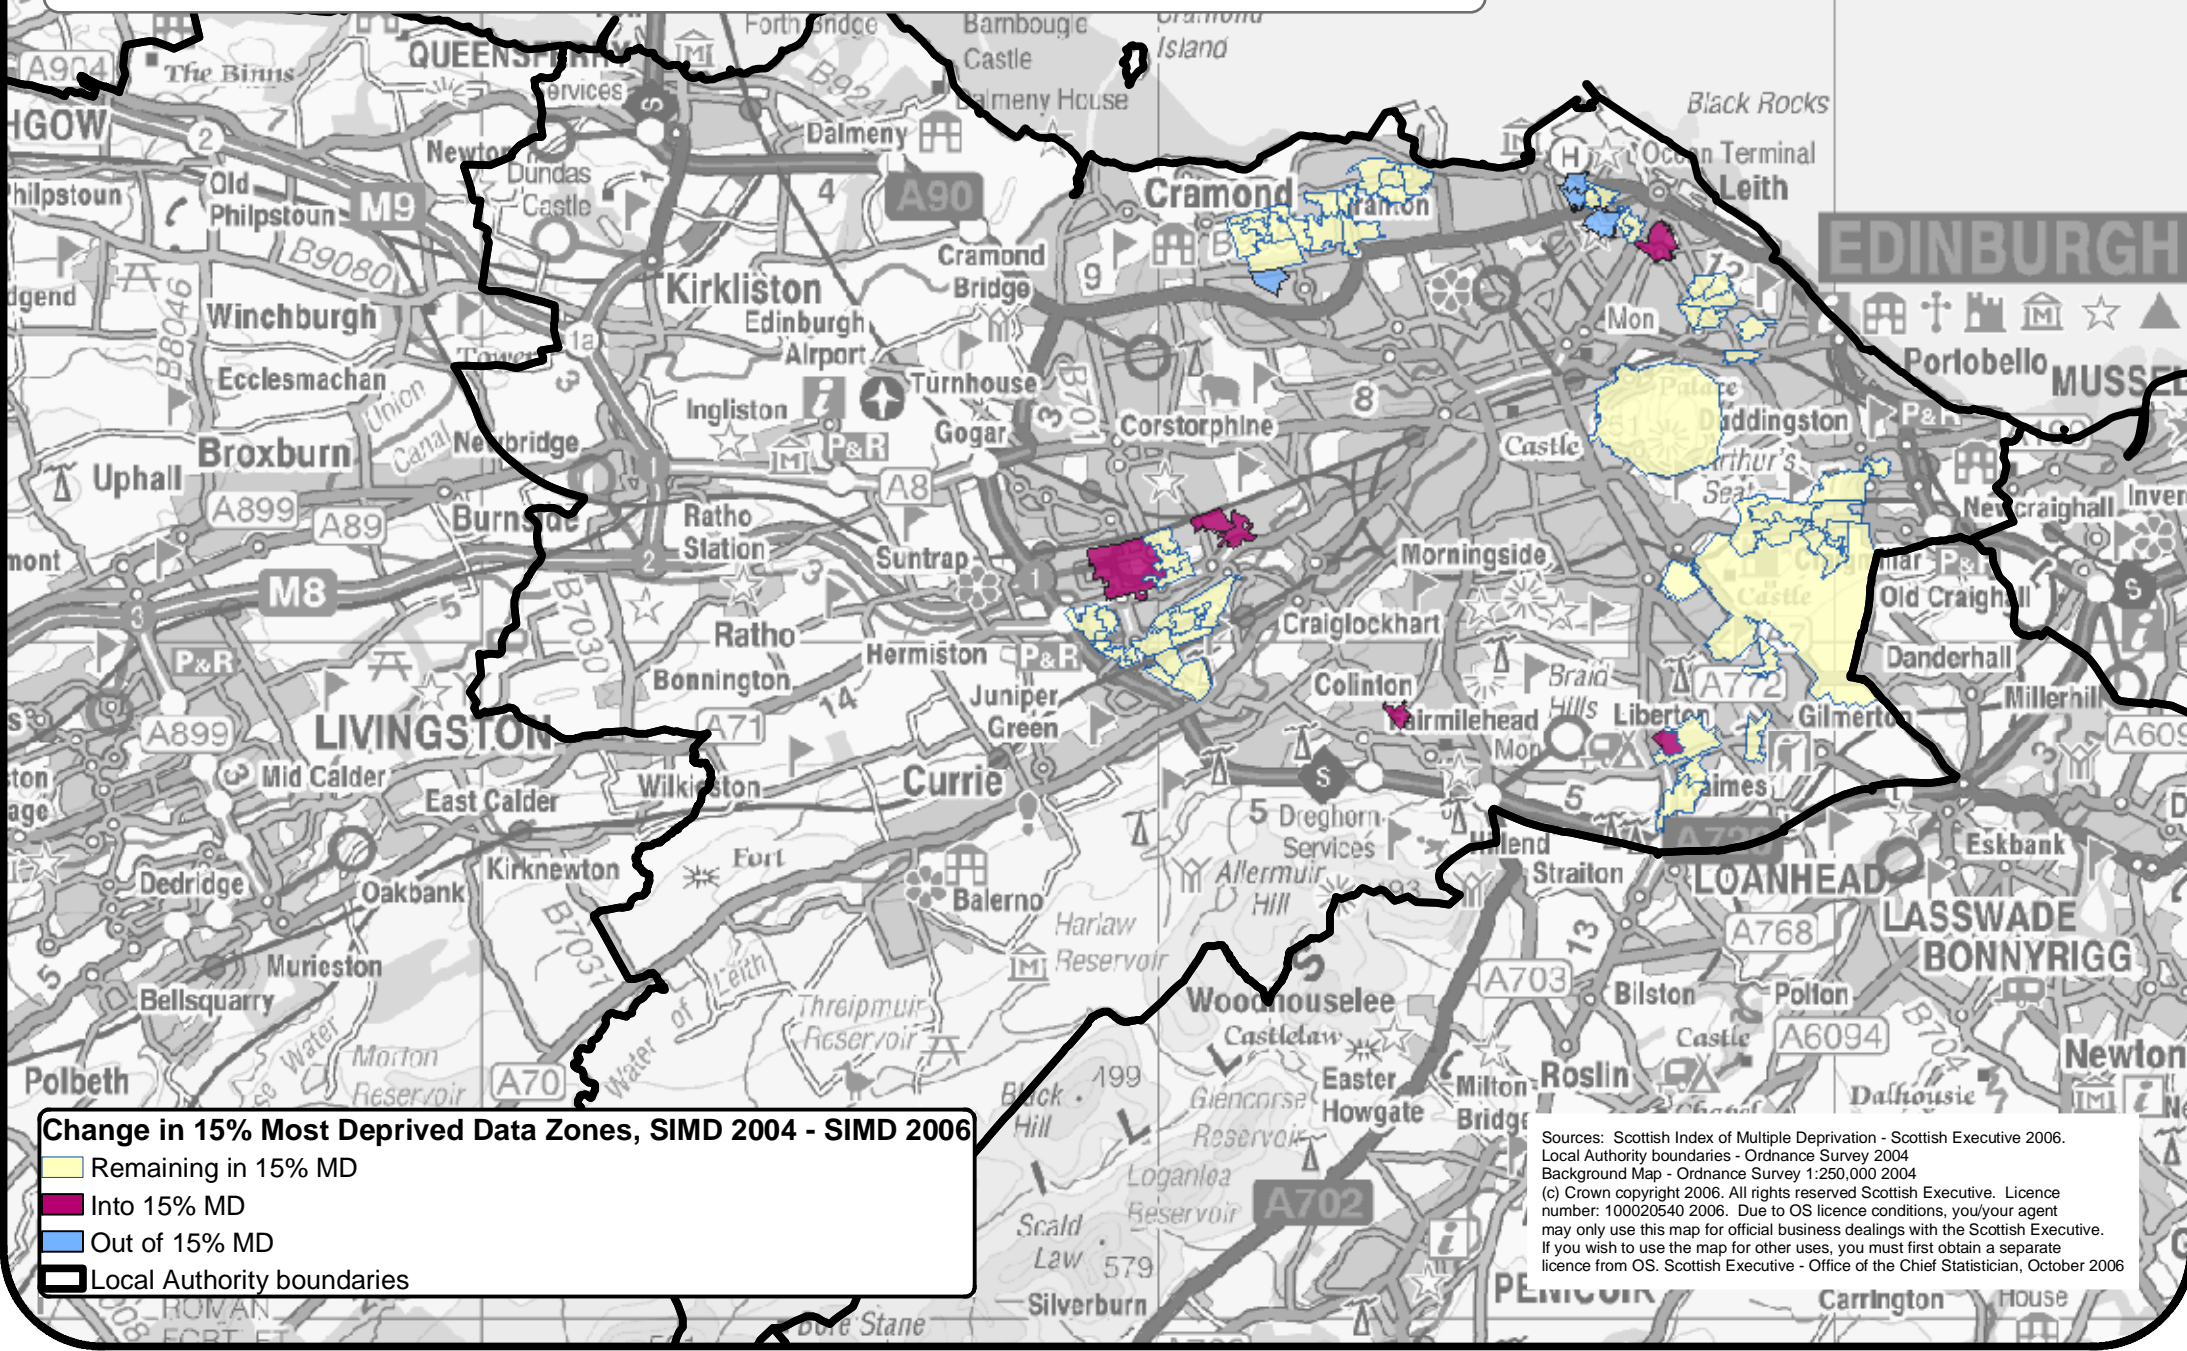

Change in the 15% Most Deprived Data Zones, SIMD 2004 - SIMD 2006 Edinburgh City

Change in 15% Most Deprived Data Zones, SIMD 2004 - SIMD 2006

- Remaining in 15% MD
- Into 15% MD
- Out of 15% MD
- Local Authority boundaries

Sources: Scottish Index of Multiple Deprivation - Scottish Executive 2006.
 Local Authority boundaries - Ordnance Survey 2004
 Background Map - Ordnance Survey 1:250,000 2004
 (c) Crown copyright 2006. All rights reserved Scottish Executive. Licence number: 100020540 2006. Due to OS licence conditions, you/your agent may only use this map for official business dealings with the Scottish Executive. If you wish to use the map for other uses, you must first obtain a separate licence from OS. Scottish Executive - Office of the Chief Statistician, October 2006