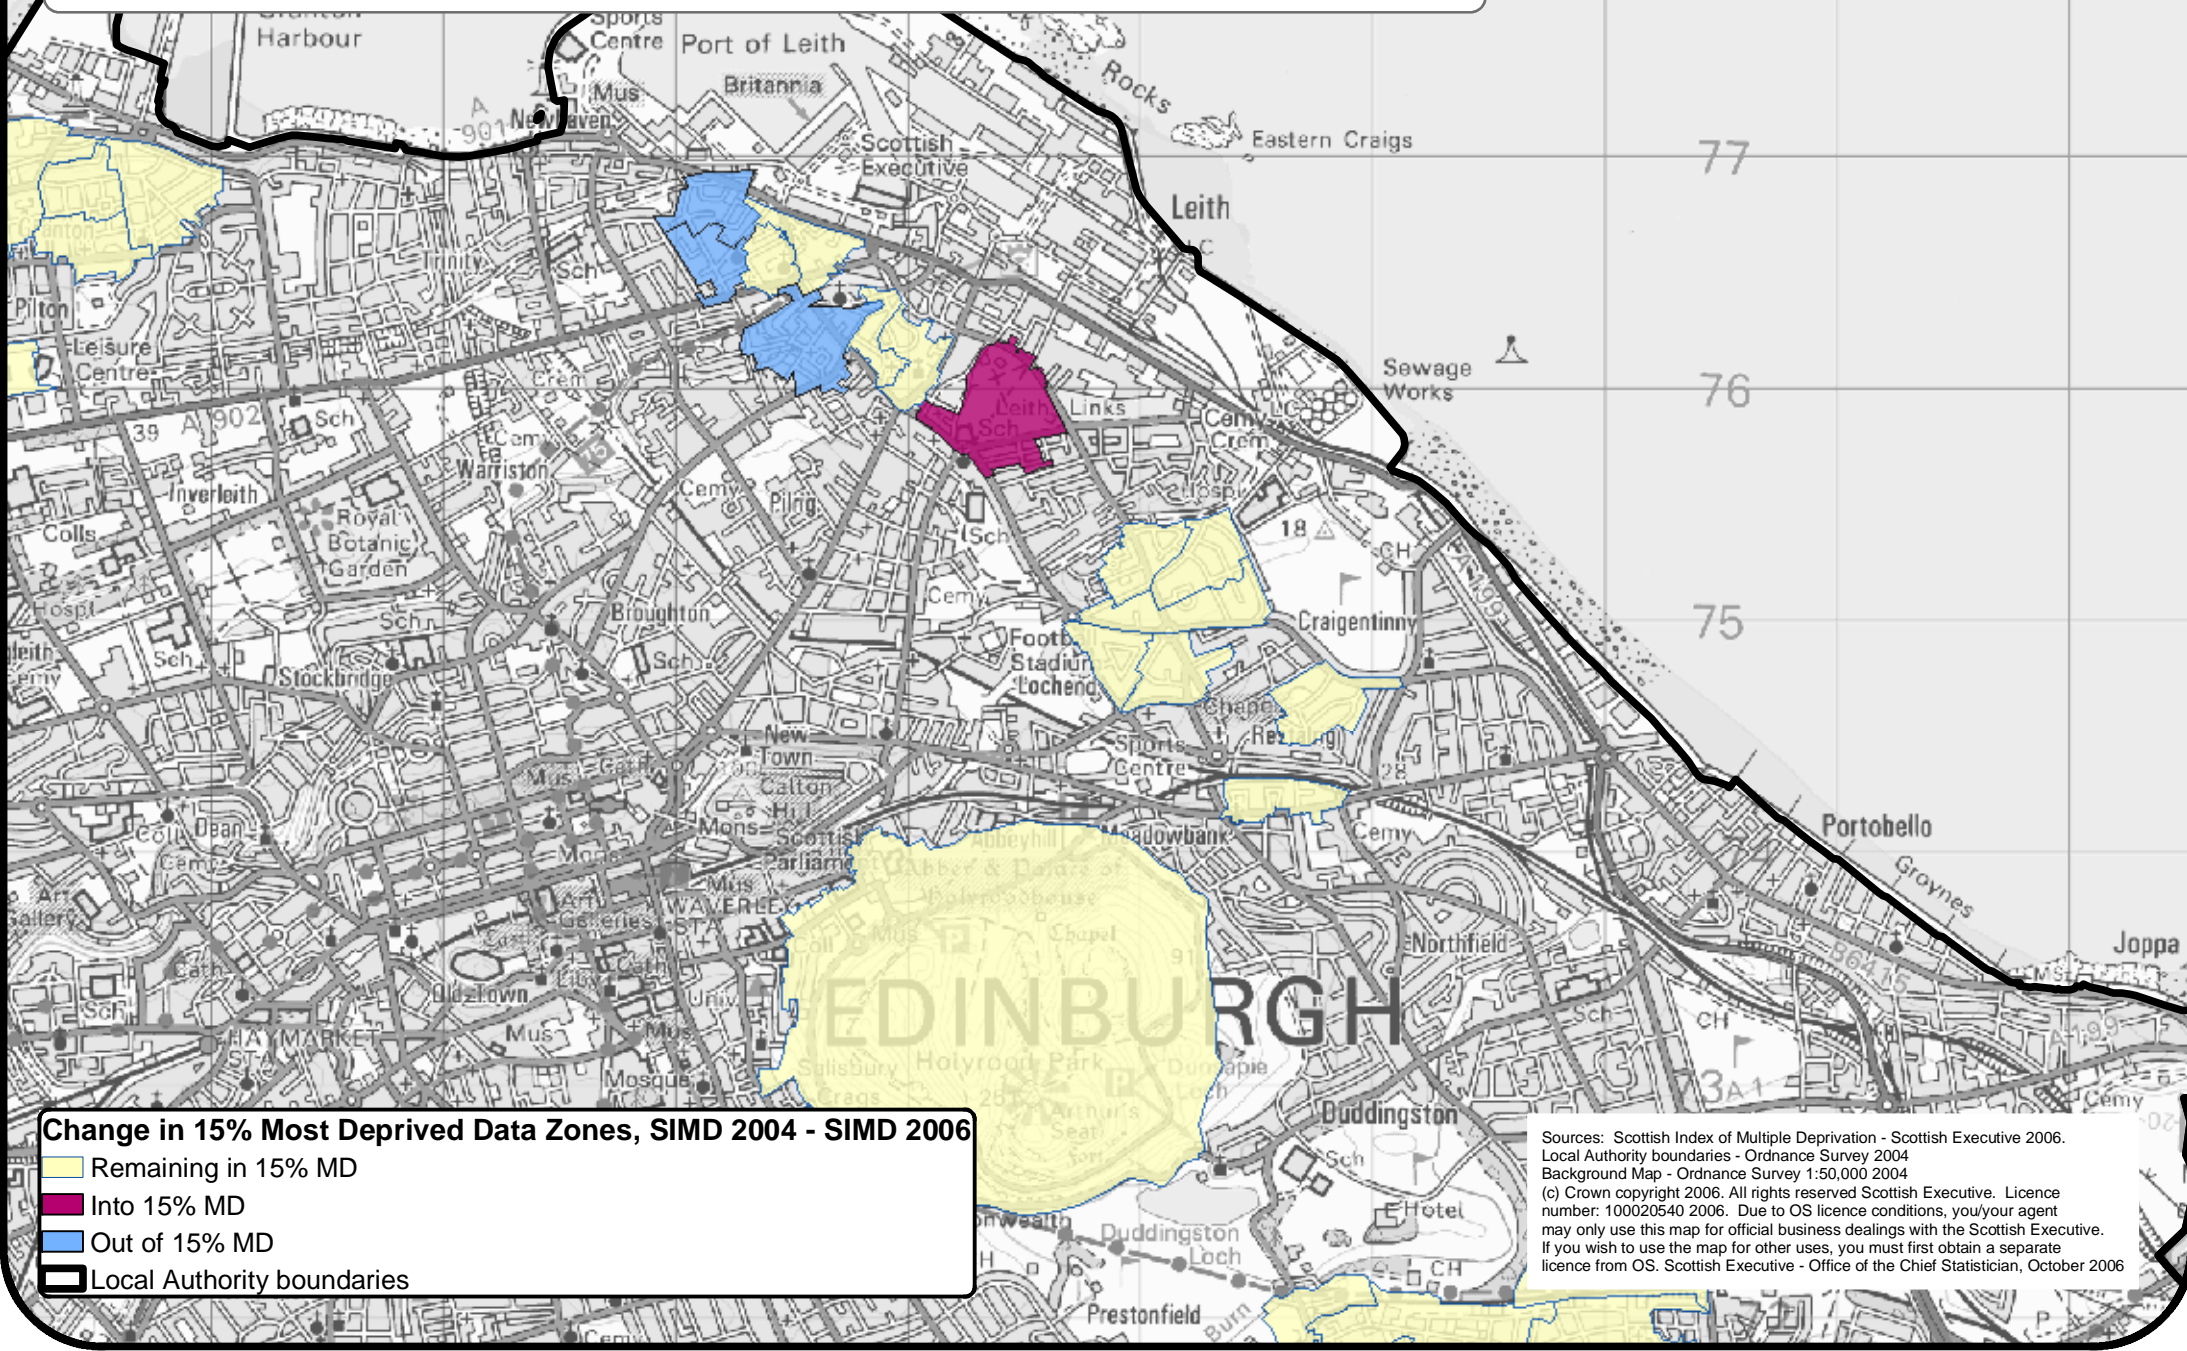

Change in the 15% Most Deprived Data Zones, SIMD 2004 - SIMD 2006

Edinburgh City - Leith and City Centre

Change in 15% Most Deprived Data Zones, SIMD 2004 - SIMD 2006

- Remaining in 15% MD
- Into 15% MD
- Out of 15% MD
- Local Authority boundaries

Sources: Scottish Index of Multiple Deprivation - Scottish Executive 2006.
 Local Authority boundaries - Ordnance Survey 2004
 Background Map - Ordnance Survey 1:50,000 2004
 (c) Crown copyright 2006. All rights reserved Scottish Executive. Licence number: 100020540 2006. Due to OS licence conditions, you/your agent may only use this map for official business dealings with the Scottish Executive. If you wish to use the map for other uses, you must first obtain a separate licence from OS. Scottish Executive - Office of the Chief Statistician, October 2006