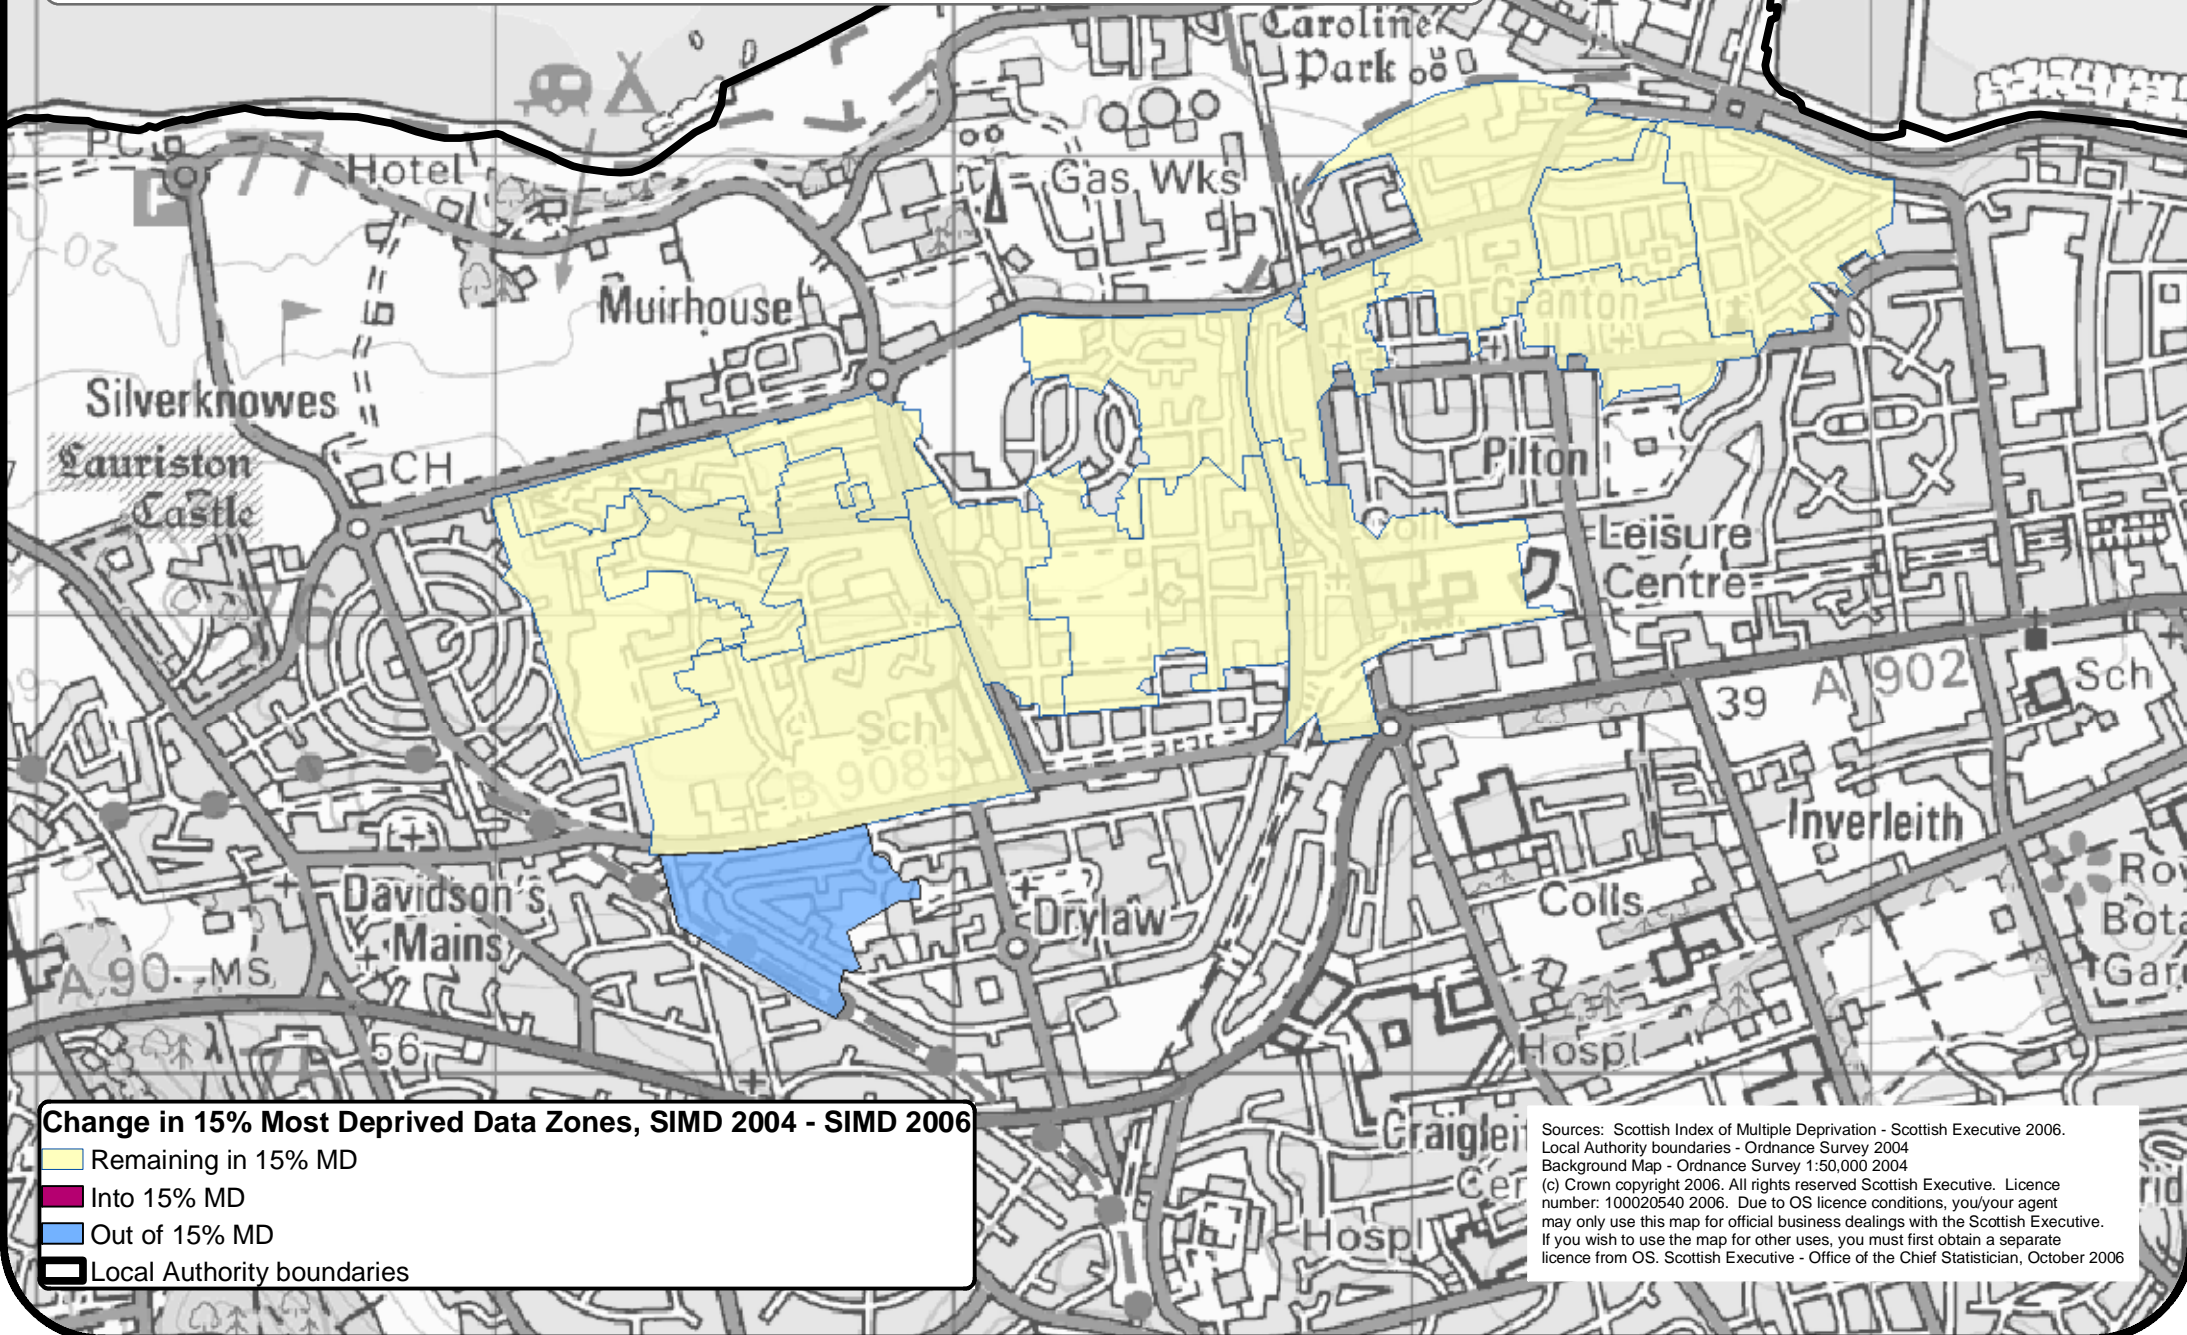

Change in the 15% Most Deprived Data Zones, SIMD 2004 - SIMD 2006 Edinburgh City North

Change in 15% Most Deprived Data Zones, SIMD 2004 - SIMD 2006

- Remaining in 15% MD
- Into 15% MD
- Out of 15% MD
- Local Authority boundaries

Sources: Scottish Index of Multiple Deprivation - Scottish Executive 2006.
Local Authority boundaries - Ordnance Survey 2004
Background Map - Ordnance Survey 1:50,000 2004
(c) Crown copyright 2006. All rights reserved Scottish Executive. Licence number: 100020540 2006. Due to OS licence conditions, you/your agent may only use this map for official business dealings with the Scottish Executive. If you wish to use the map for other uses, you must first obtain a separate licence from OS. Scottish Executive - Office of the Chief Statistician, October 2006