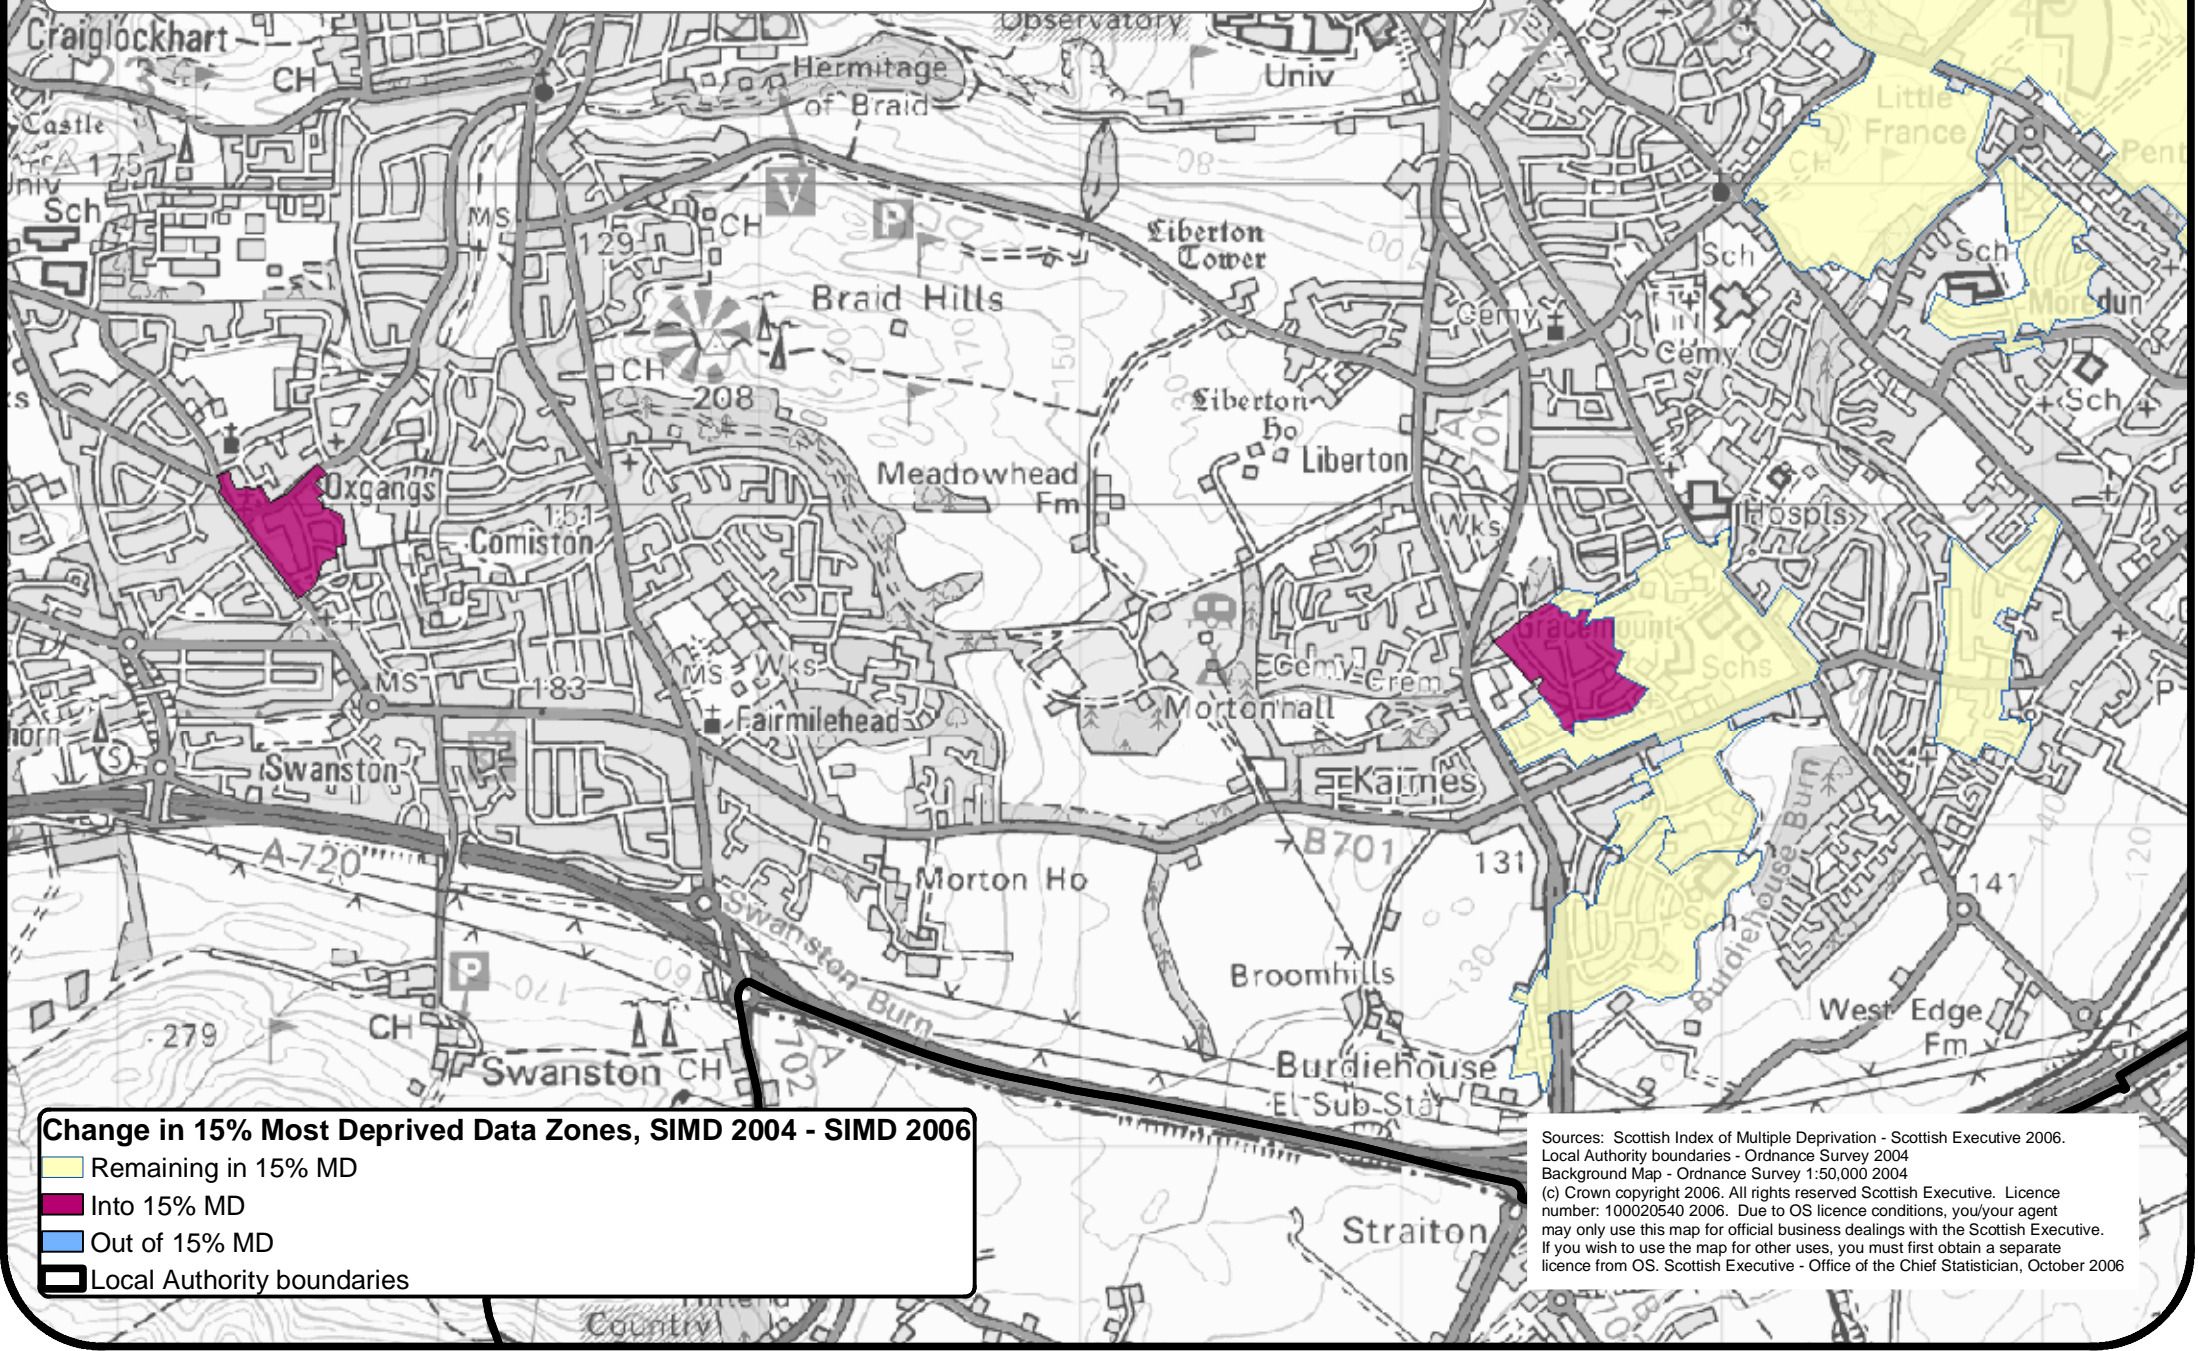

Change in the 15% Most Deprived Data Zones, SIMD 2004 - SIMD 2006

Edinburgh City South

Change in 15% Most Deprived Data Zones, SIMD 2004 - SIMD 2006

- Remaining in 15% MD
- Into 15% MD
- Out of 15% MD
- Local Authority boundaries

Sources: Scottish Index of Multiple Deprivation - Scottish Executive 2006.
 Local Authority boundaries - Ordnance Survey 2004
 Background Map - Ordnance Survey 1:50,000 2004
 (c) Crown copyright 2006. All rights reserved Scottish Executive. Licence number: 100020540 2006. Due to OS licence conditions, you/your agent may only use this map for official business dealings with the Scottish Executive. If you wish to use the map for other uses, you must first obtain a separate licence from OS. Scottish Executive - Office of the Chief Statistician, October 2006