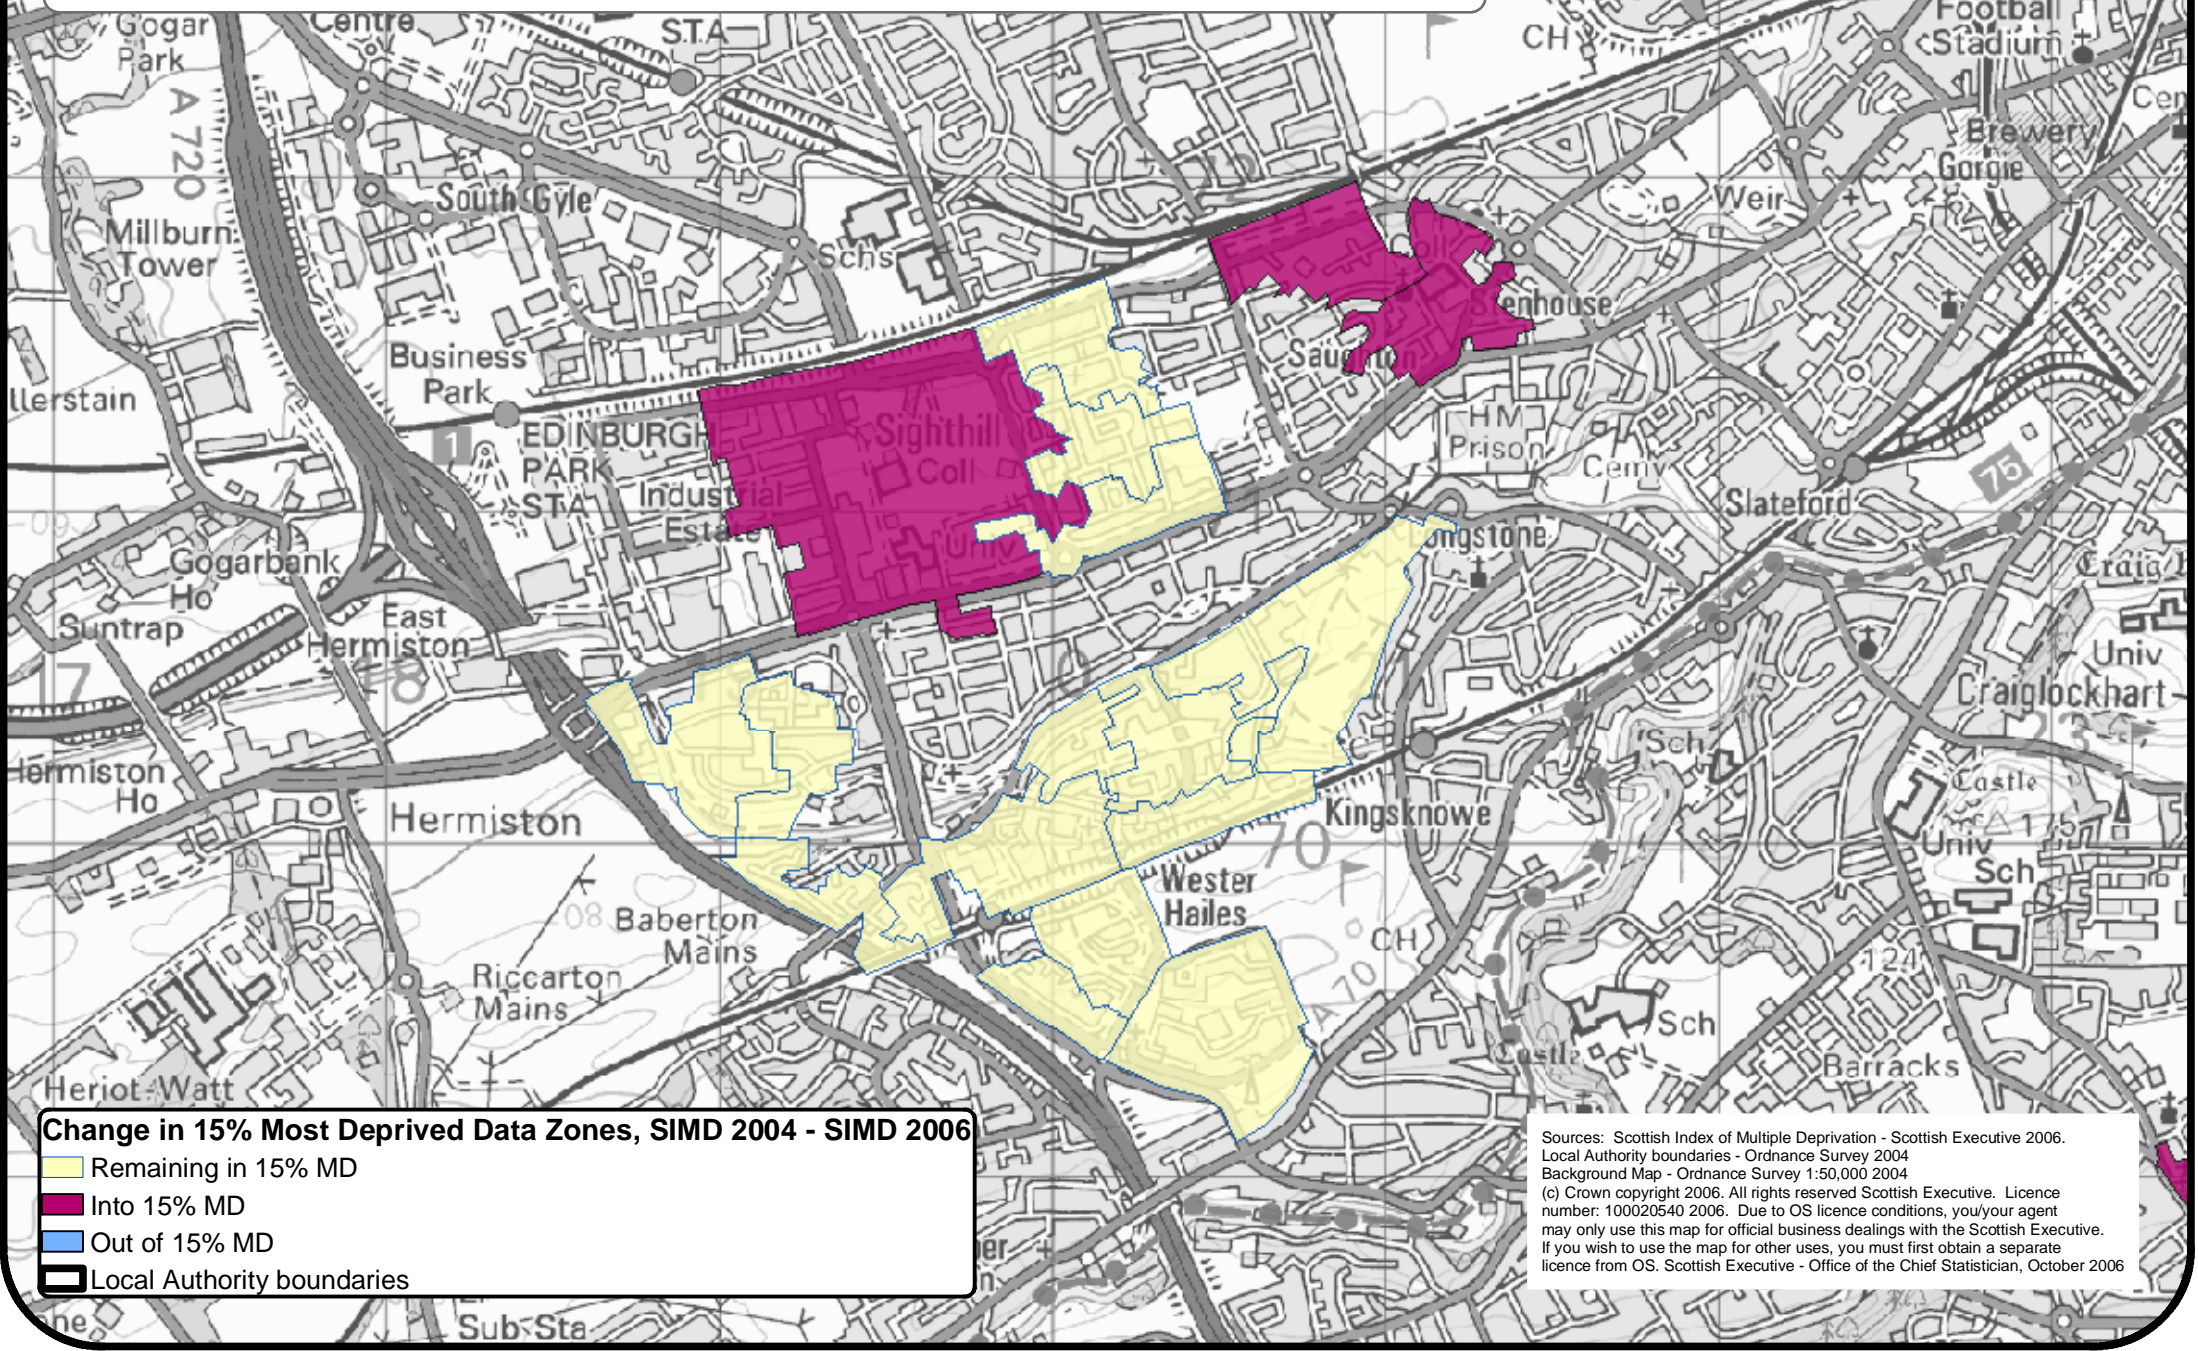

# Change in the 15% Most Deprived Data Zones, SIMD 2004 - SIMD 2006

## South West Area of Edinburgh City

**Change in 15% Most Deprived Data Zones, SIMD 2004 - SIMD 2006**

- Remaining in 15% MD
- Into 15% MD
- Out of 15% MD
- Local Authority boundaries

Sources: Scottish Index of Multiple Deprivation - Scottish Executive 2006.  
 Local Authority boundaries - Ordnance Survey 2004  
 Background Map - Ordnance Survey 1:50,000 2004  
 (c) Crown copyright 2006. All rights reserved Scottish Executive. Licence number: 100020540 2006. Due to OS licence conditions, you/your agent may only use this map for official business dealings with the Scottish Executive. If you wish to use the map for other uses, you must first obtain a separate licence from OS. Scottish Executive - Office of the Chief Statistician, October 2006