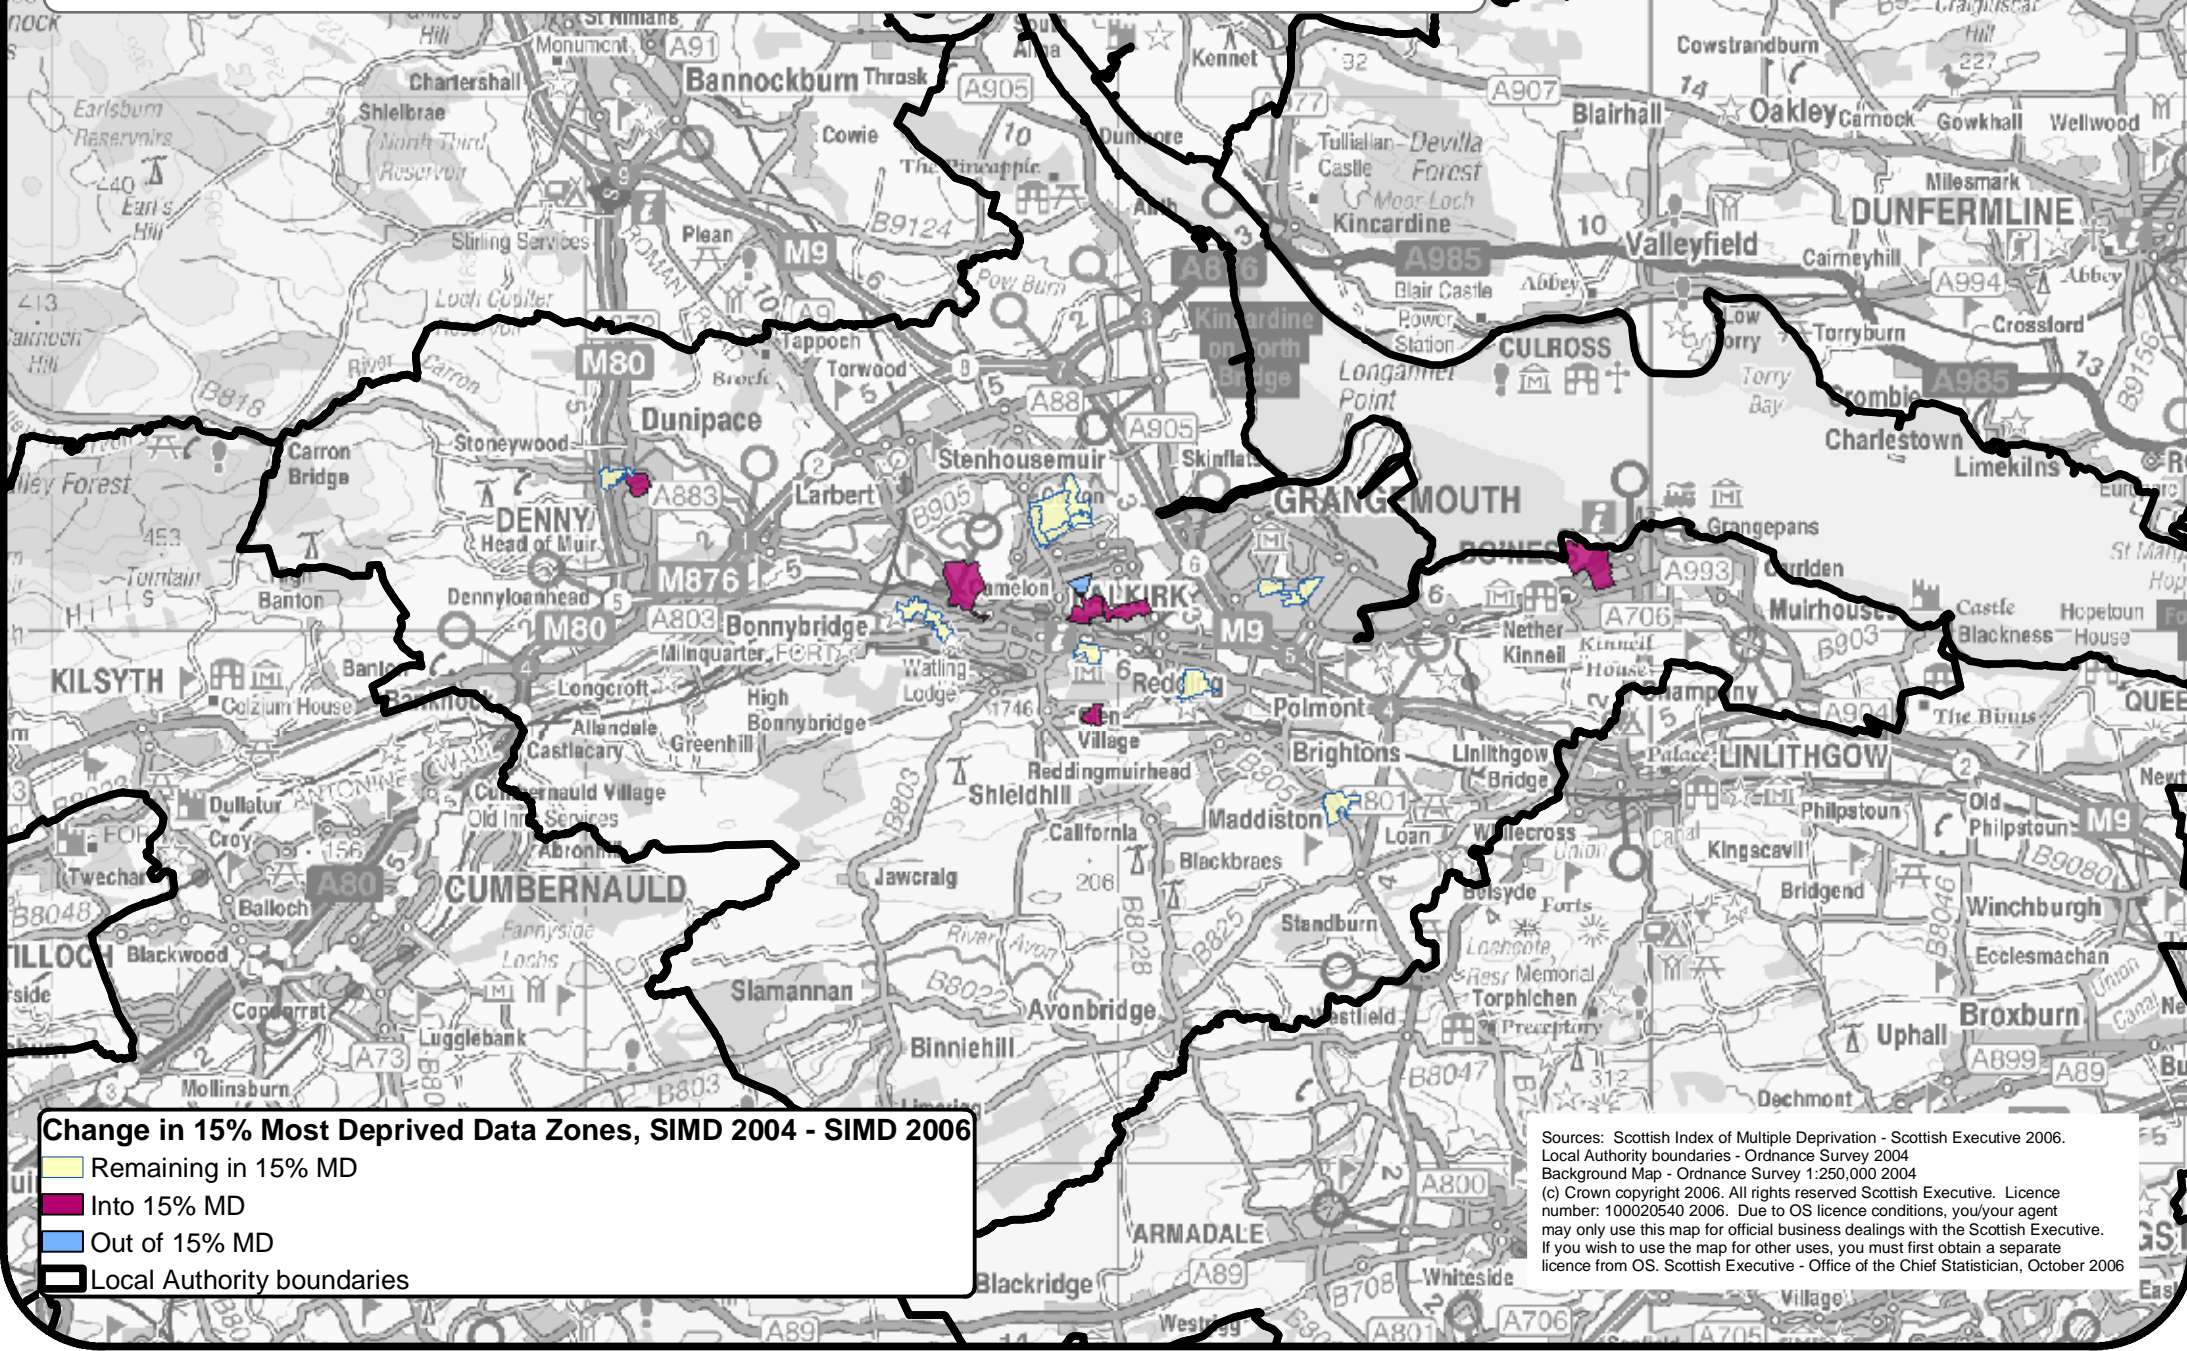

Change in the 15% Most Deprived Data Zones, SIMD 2004 - SIMD 2006

Falkirk

Change in 15% Most Deprived Data Zones, SIMD 2004 - SIMD 2006

- Remaining in 15% MD
- Into 15% MD
- Out of 15% MD
- Local Authority boundaries

Sources: Scottish Index of Multiple Deprivation - Scottish Executive 2006.
 Local Authority boundaries - Ordnance Survey 2004
 Background Map - Ordnance Survey 1:250,000 2004
 (c) Crown copyright 2006. All rights reserved Scottish Executive. Licence number: 100020540 2006. Due to OS licence conditions, you/your agent may only use this map for official business dealings with the Scottish Executive. If you wish to use the map for other uses, you must first obtain a separate licence from OS. Scottish Executive - Office of the Chief Statistician, October 2006