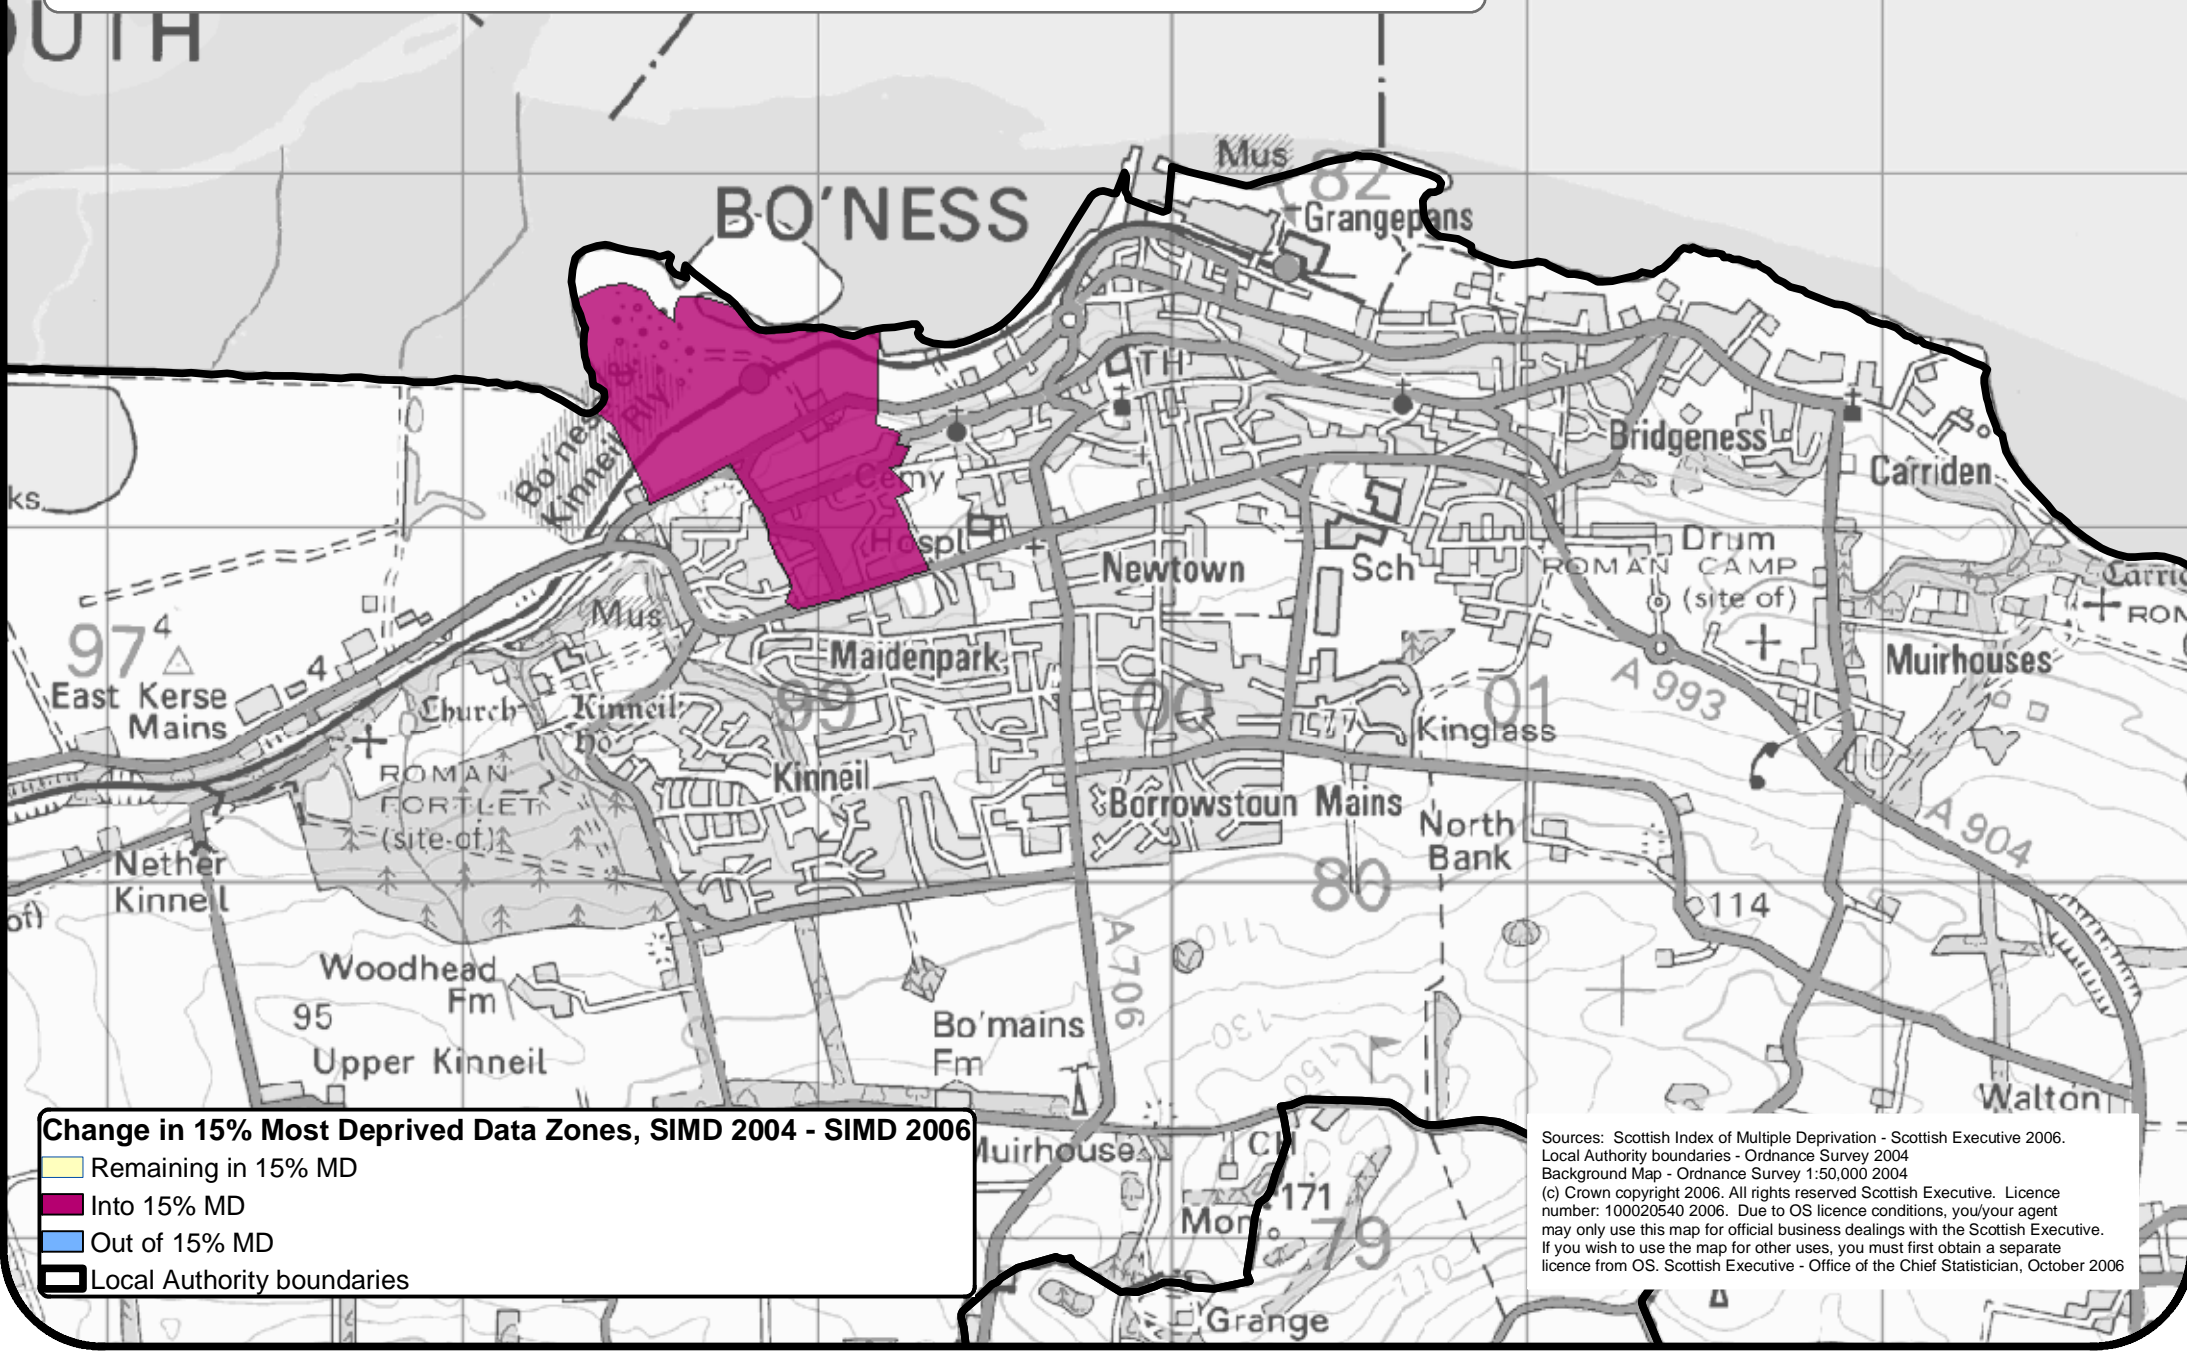

Change in the 15% Most Deprived Data Zones, SIMD 2004 - SIMD 2006

Bo'ness and Surrounding Area

Sources: Scottish Index of Multiple Deprivation - Scottish Executive 2006.
 Local Authority boundaries - Ordnance Survey 2004
 Background Map - Ordnance Survey 1:50,000 2004
 (c) Crown copyright 2006. All rights reserved Scottish Executive. Licence number: 100020540 2006. Due to OS licence conditions, you/your agent may only use this map for official business dealings with the Scottish Executive. If you wish to use the map for other uses, you must first obtain a separate licence from OS. Scottish Executive - Office of the Chief Statistician, October 2006