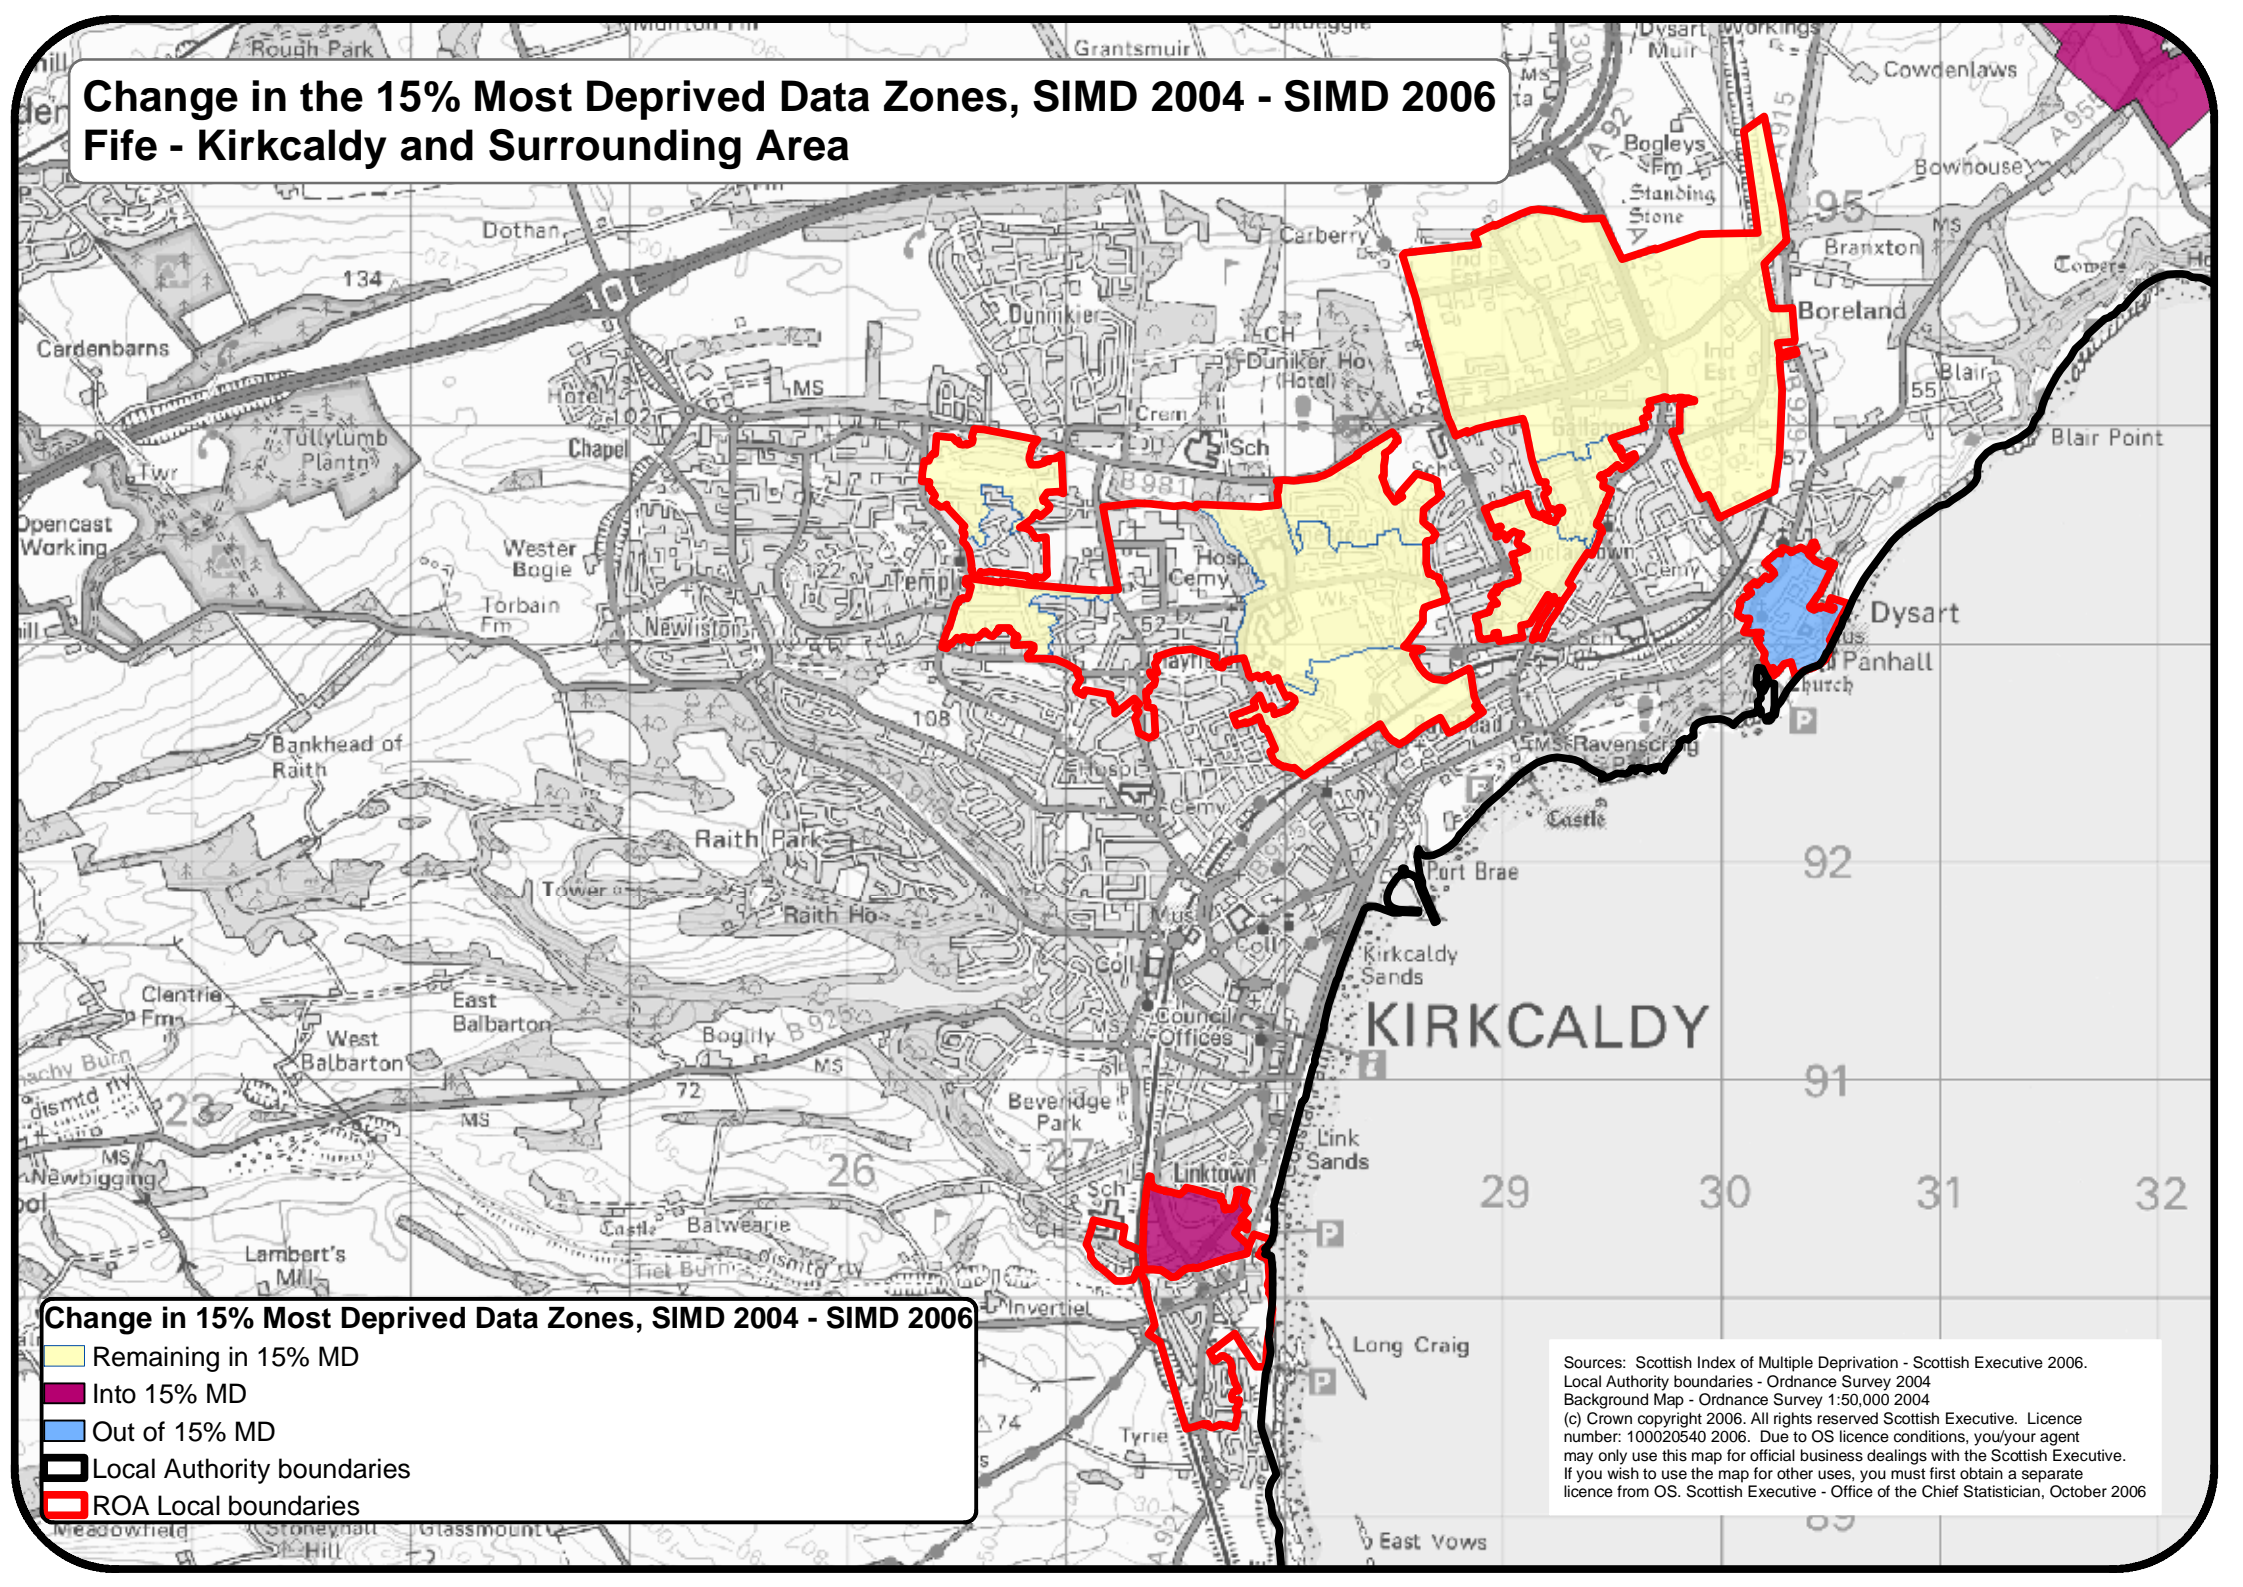

Change in the 15% Most Deprived Data Zones, SIMD 2004 - SIMD 2006

Fife - Kirkcaldy and Surrounding Area

Change in 15% Most Deprived Data Zones, SIMD 2004 - SIMD 2006

- Remaining in 15% MD
- Into 15% MD
- Out of 15% MD
- Local Authority boundaries
- ROA Local boundaries

Sources: Scottish Index of Multiple Deprivation - Scottish Executive 2006.
 Local Authority boundaries - Ordnance Survey 2004
 Background Map - Ordnance Survey 1:50,000 2004
 (c) Crown copyright 2006. All rights reserved Scottish Executive. Licence number: 100020540 2006. Due to OS licence conditions, you/your agent may only use this map for official business dealings with the Scottish Executive. If you wish to use the map for other uses, you must first obtain a separate licence from OS. Scottish Executive - Office of the Chief Statistician, October 2006