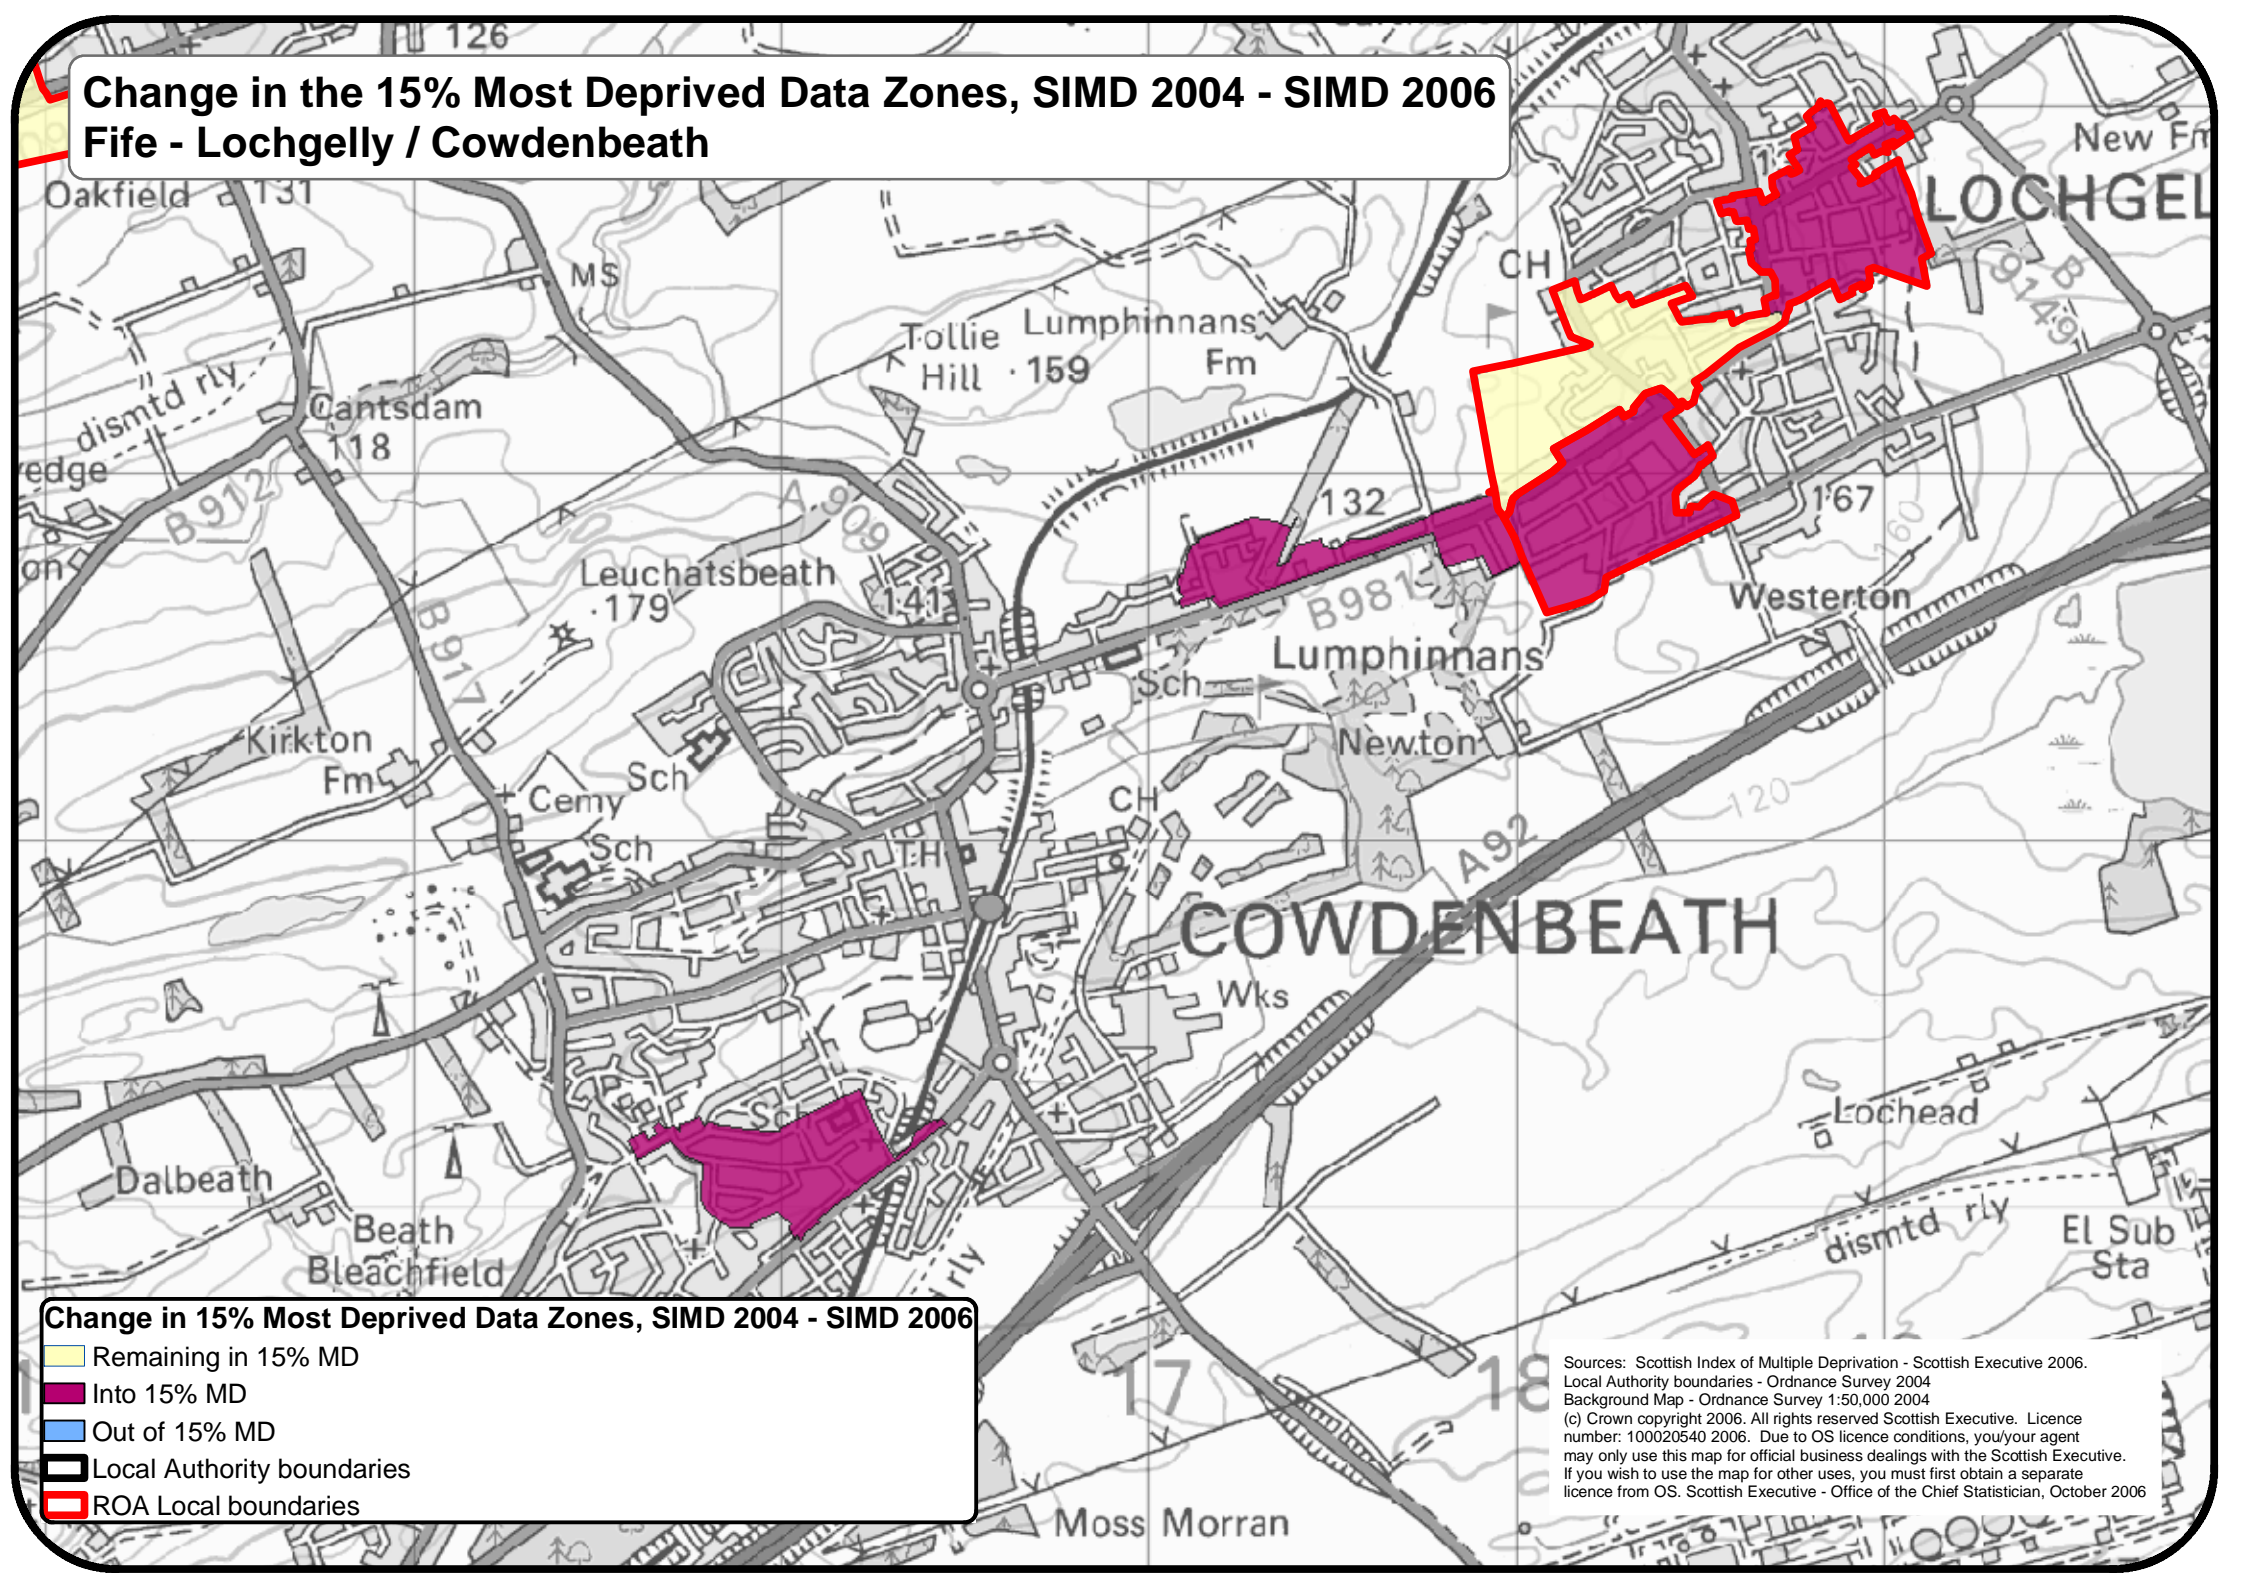

# Change in the 15% Most Deprived Data Zones, SIMD 2004 - SIMD 2006

## Fife - Lochgelly / Cowdenbeath

### Change in 15% Most Deprived Data Zones, SIMD 2004 - SIMD 2006

- Remaining in 15% MD
- Into 15% MD
- Out of 15% MD
- Local Authority boundaries
- ROA Local boundaries

Sources: Scottish Index of Multiple Deprivation - Scottish Executive 2006.  
 Local Authority boundaries - Ordnance Survey 2004  
 Background Map - Ordnance Survey 1:50,000 2004  
 (c) Crown copyright 2006. All rights reserved Scottish Executive. Licence number: 100020540 2006. Due to OS licence conditions, you/your agent may only use this map for official business dealings with the Scottish Executive. If you wish to use the map for other uses, you must first obtain a separate licence from OS. Scottish Executive - Office of the Chief Statistician, October 2006