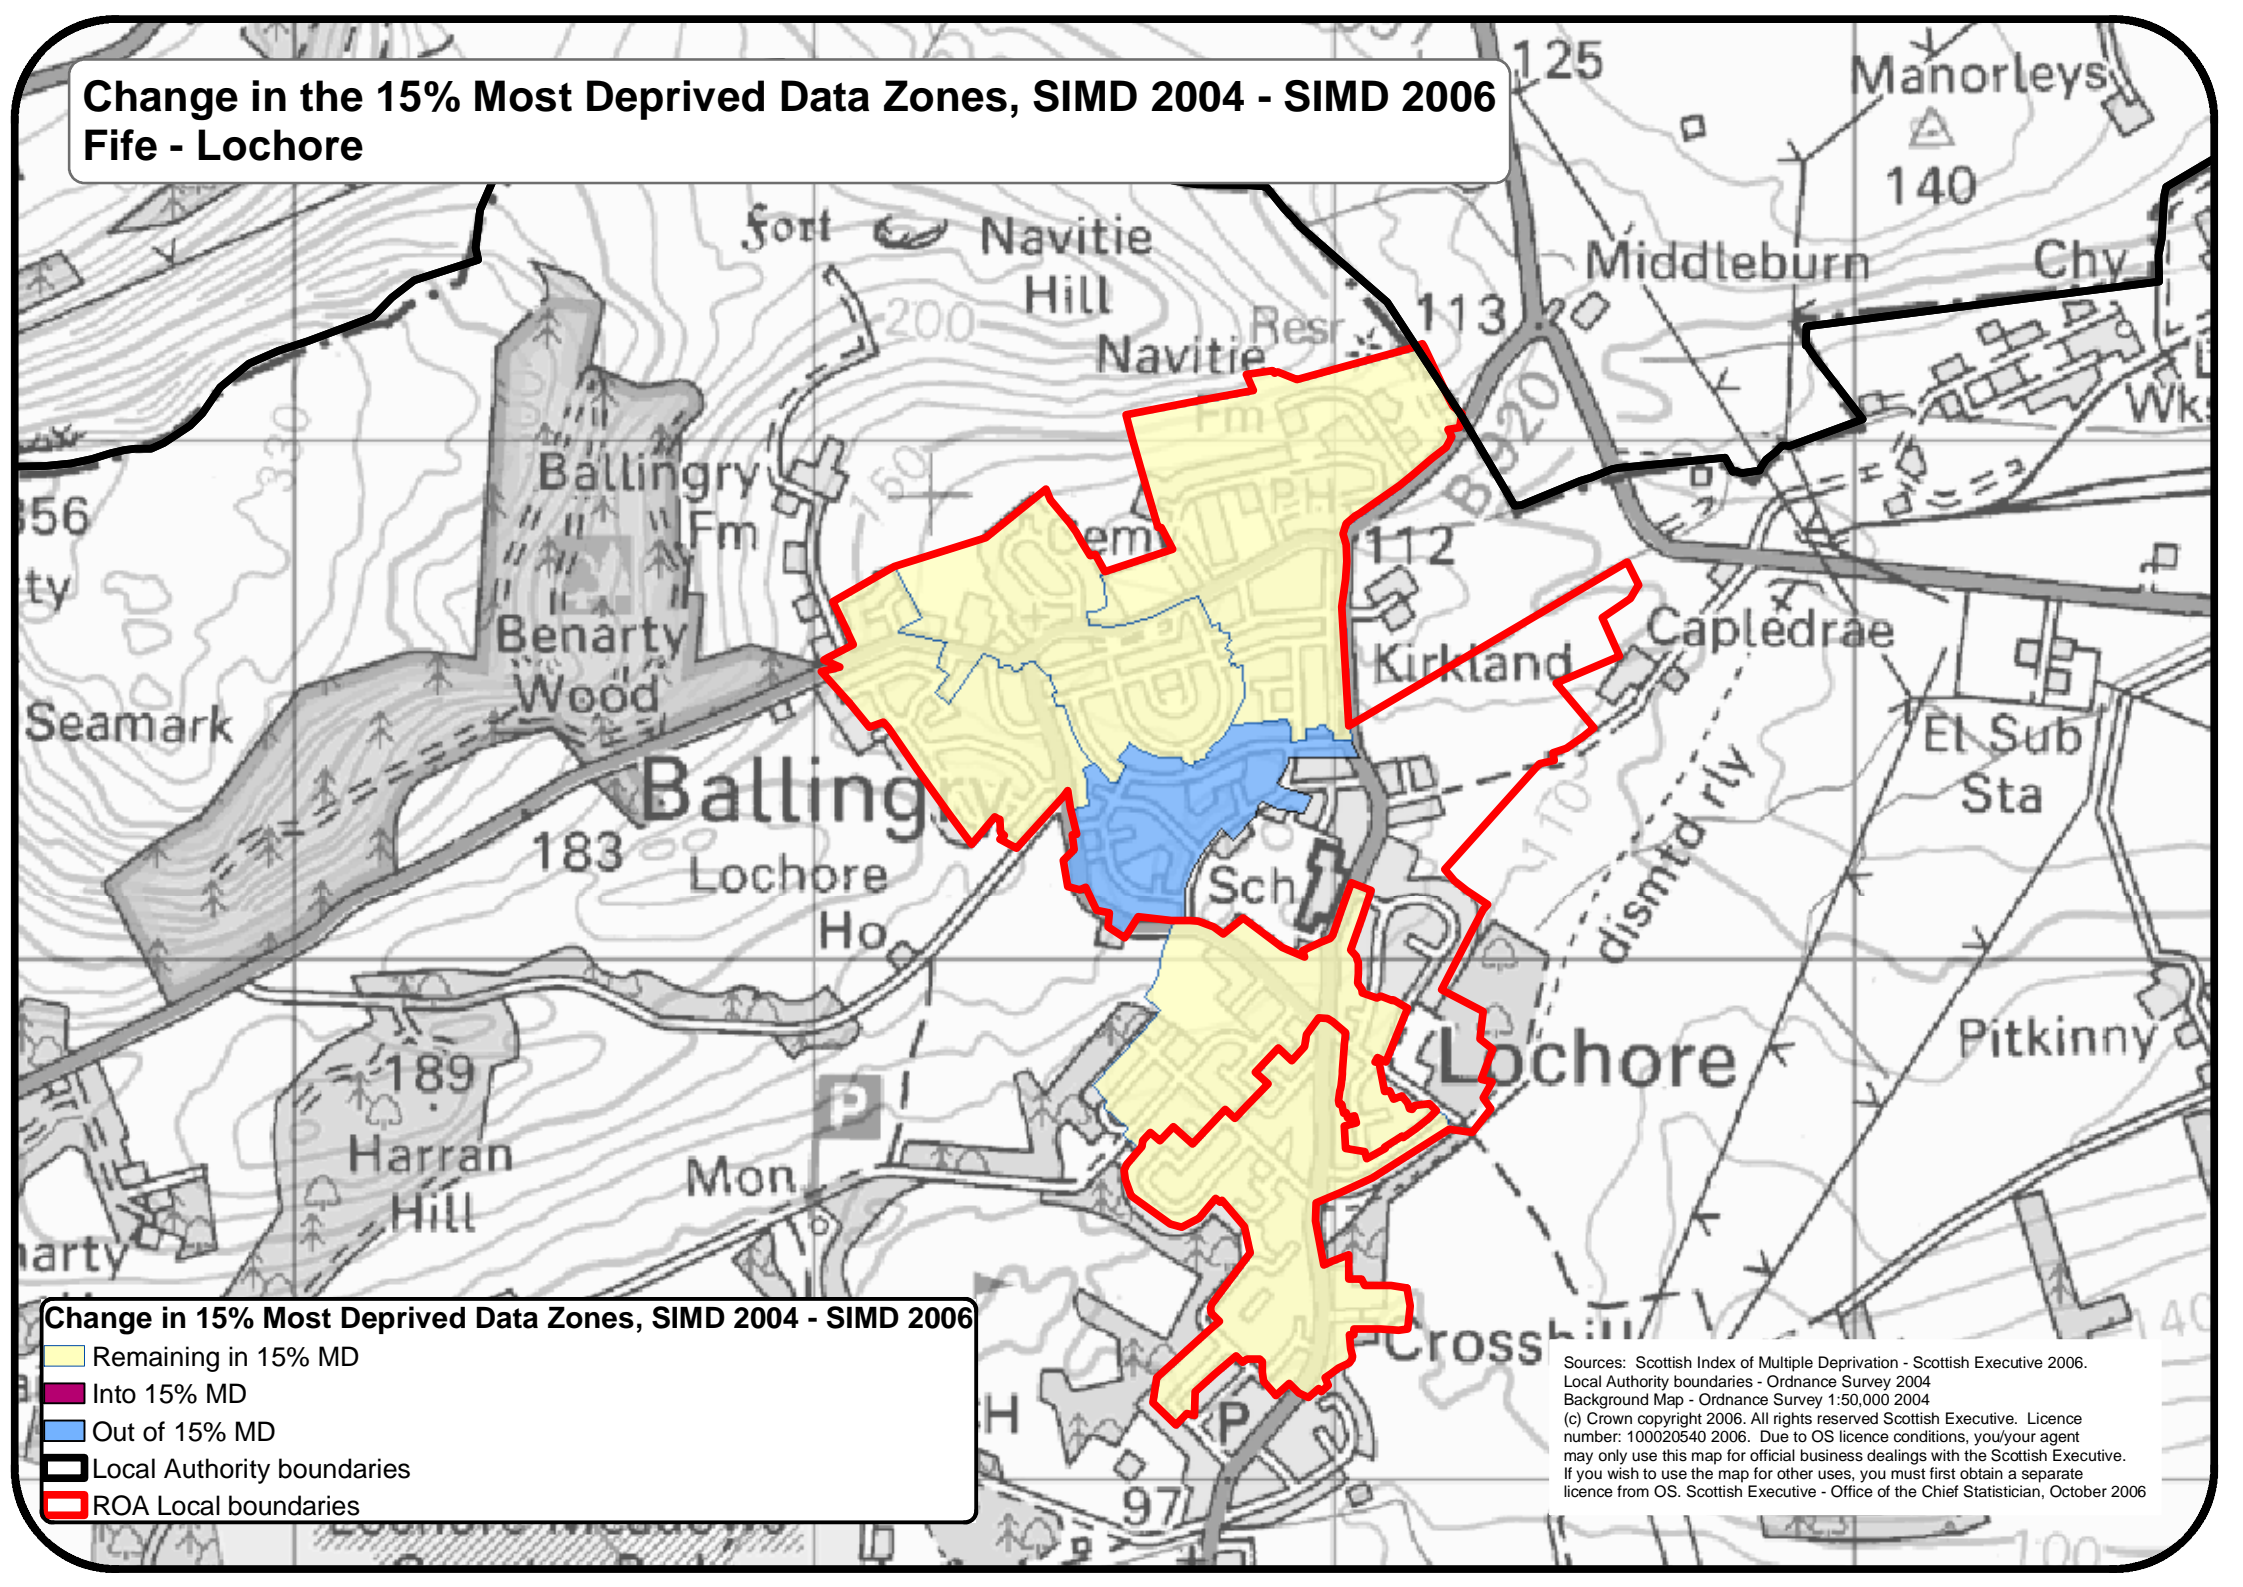

Change in the 15% Most Deprived Data Zones, SIMD 2004 - SIMD 2006

Fife - Lochore

Change in 15% Most Deprived Data Zones, SIMD 2004 - SIMD 2006

- Remaining in 15% MD
- Into 15% MD
- Out of 15% MD
- Local Authority boundaries
- ROA Local boundaries

Sources: Scottish Index of Multiple Deprivation - Scottish Executive 2006.
 Local Authority boundaries - Ordnance Survey 2004
 Background Map - Ordnance Survey 1:50,000 2004
 (c) Crown copyright 2006. All rights reserved Scottish Executive. Licence number: 100020540 2006. Due to OS licence conditions, you/your agent may only use this map for official business dealings with the Scottish Executive. If you wish to use the map for other uses, you must first obtain a separate licence from OS. Scottish Executive - Office of the Chief Statistician, October 2006