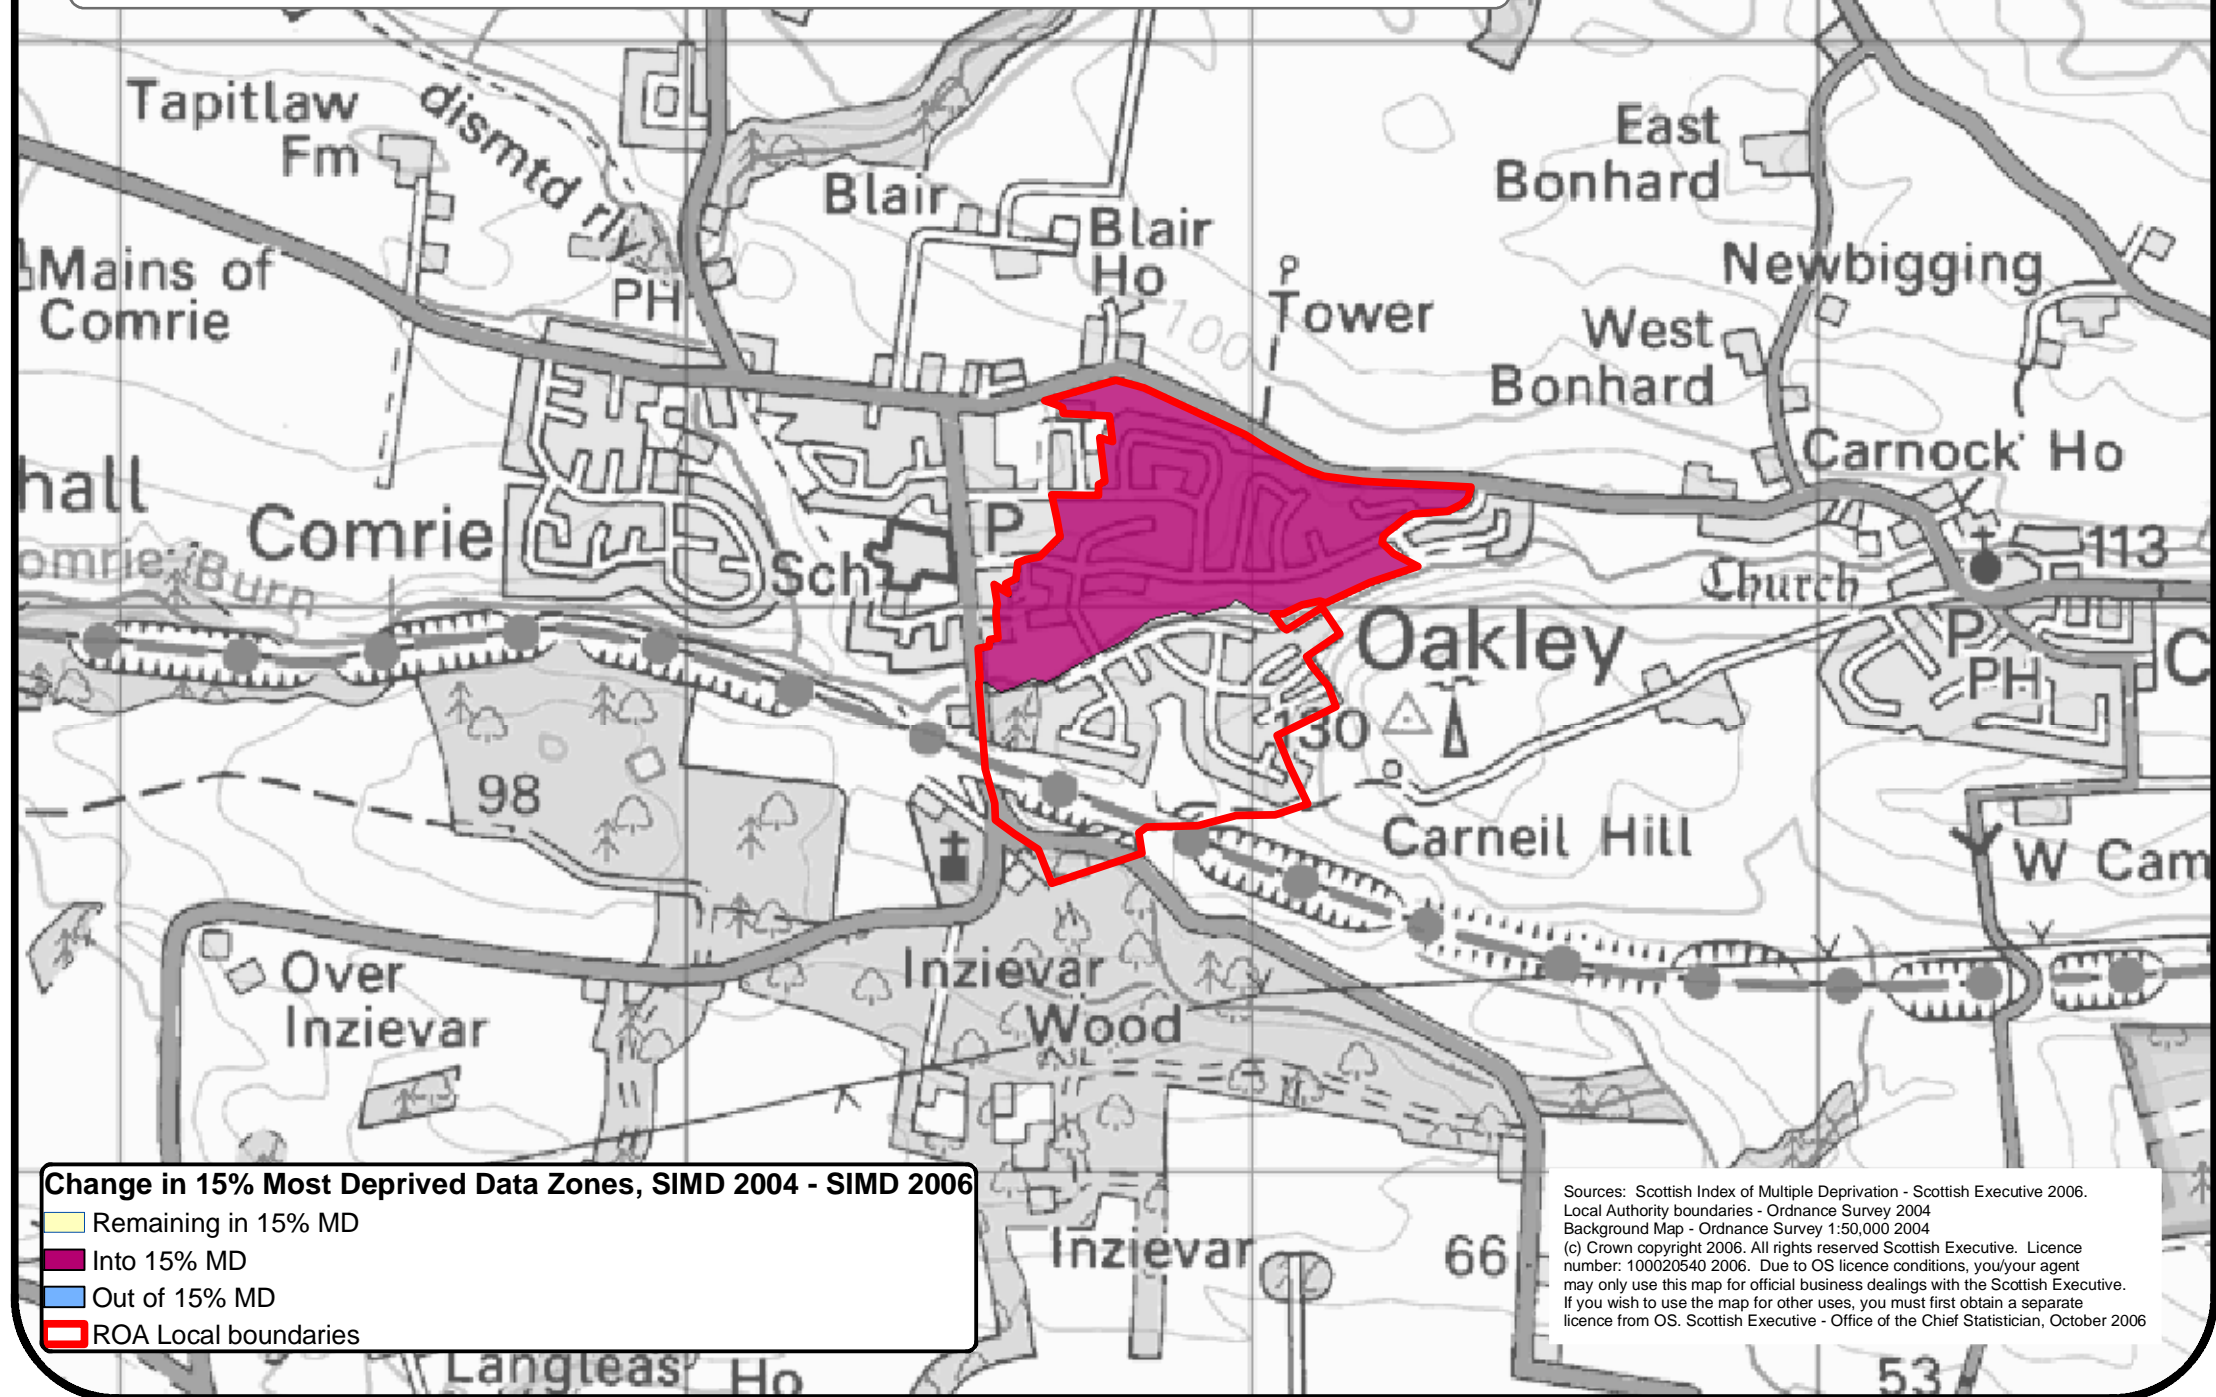

Change in the 15% Most Deprived Data Zones, SIMD 2004 - SIMD 2006
Fife - Oakley

Change in 15% Most Deprived Data Zones, SIMD 2004 - SIMD 2006

- Remaining in 15% MD
- Into 15% MD
- Out of 15% MD
- ROA Local boundaries

Sources: Scottish Index of Multiple Deprivation - Scottish Executive 2006.
 Local Authority boundaries - Ordnance Survey 2004
 Background Map - Ordnance Survey 1:50,000 2004
 (c) Crown copyright 2006. All rights reserved Scottish Executive. Licence number: 100020540 2006. Due to OS licence conditions, you/your agent may only use this map for official business dealings with the Scottish Executive. If you wish to use the map for other uses, you must first obtain a separate licence from OS. Scottish Executive - Office of the Chief Statistician, October 2006