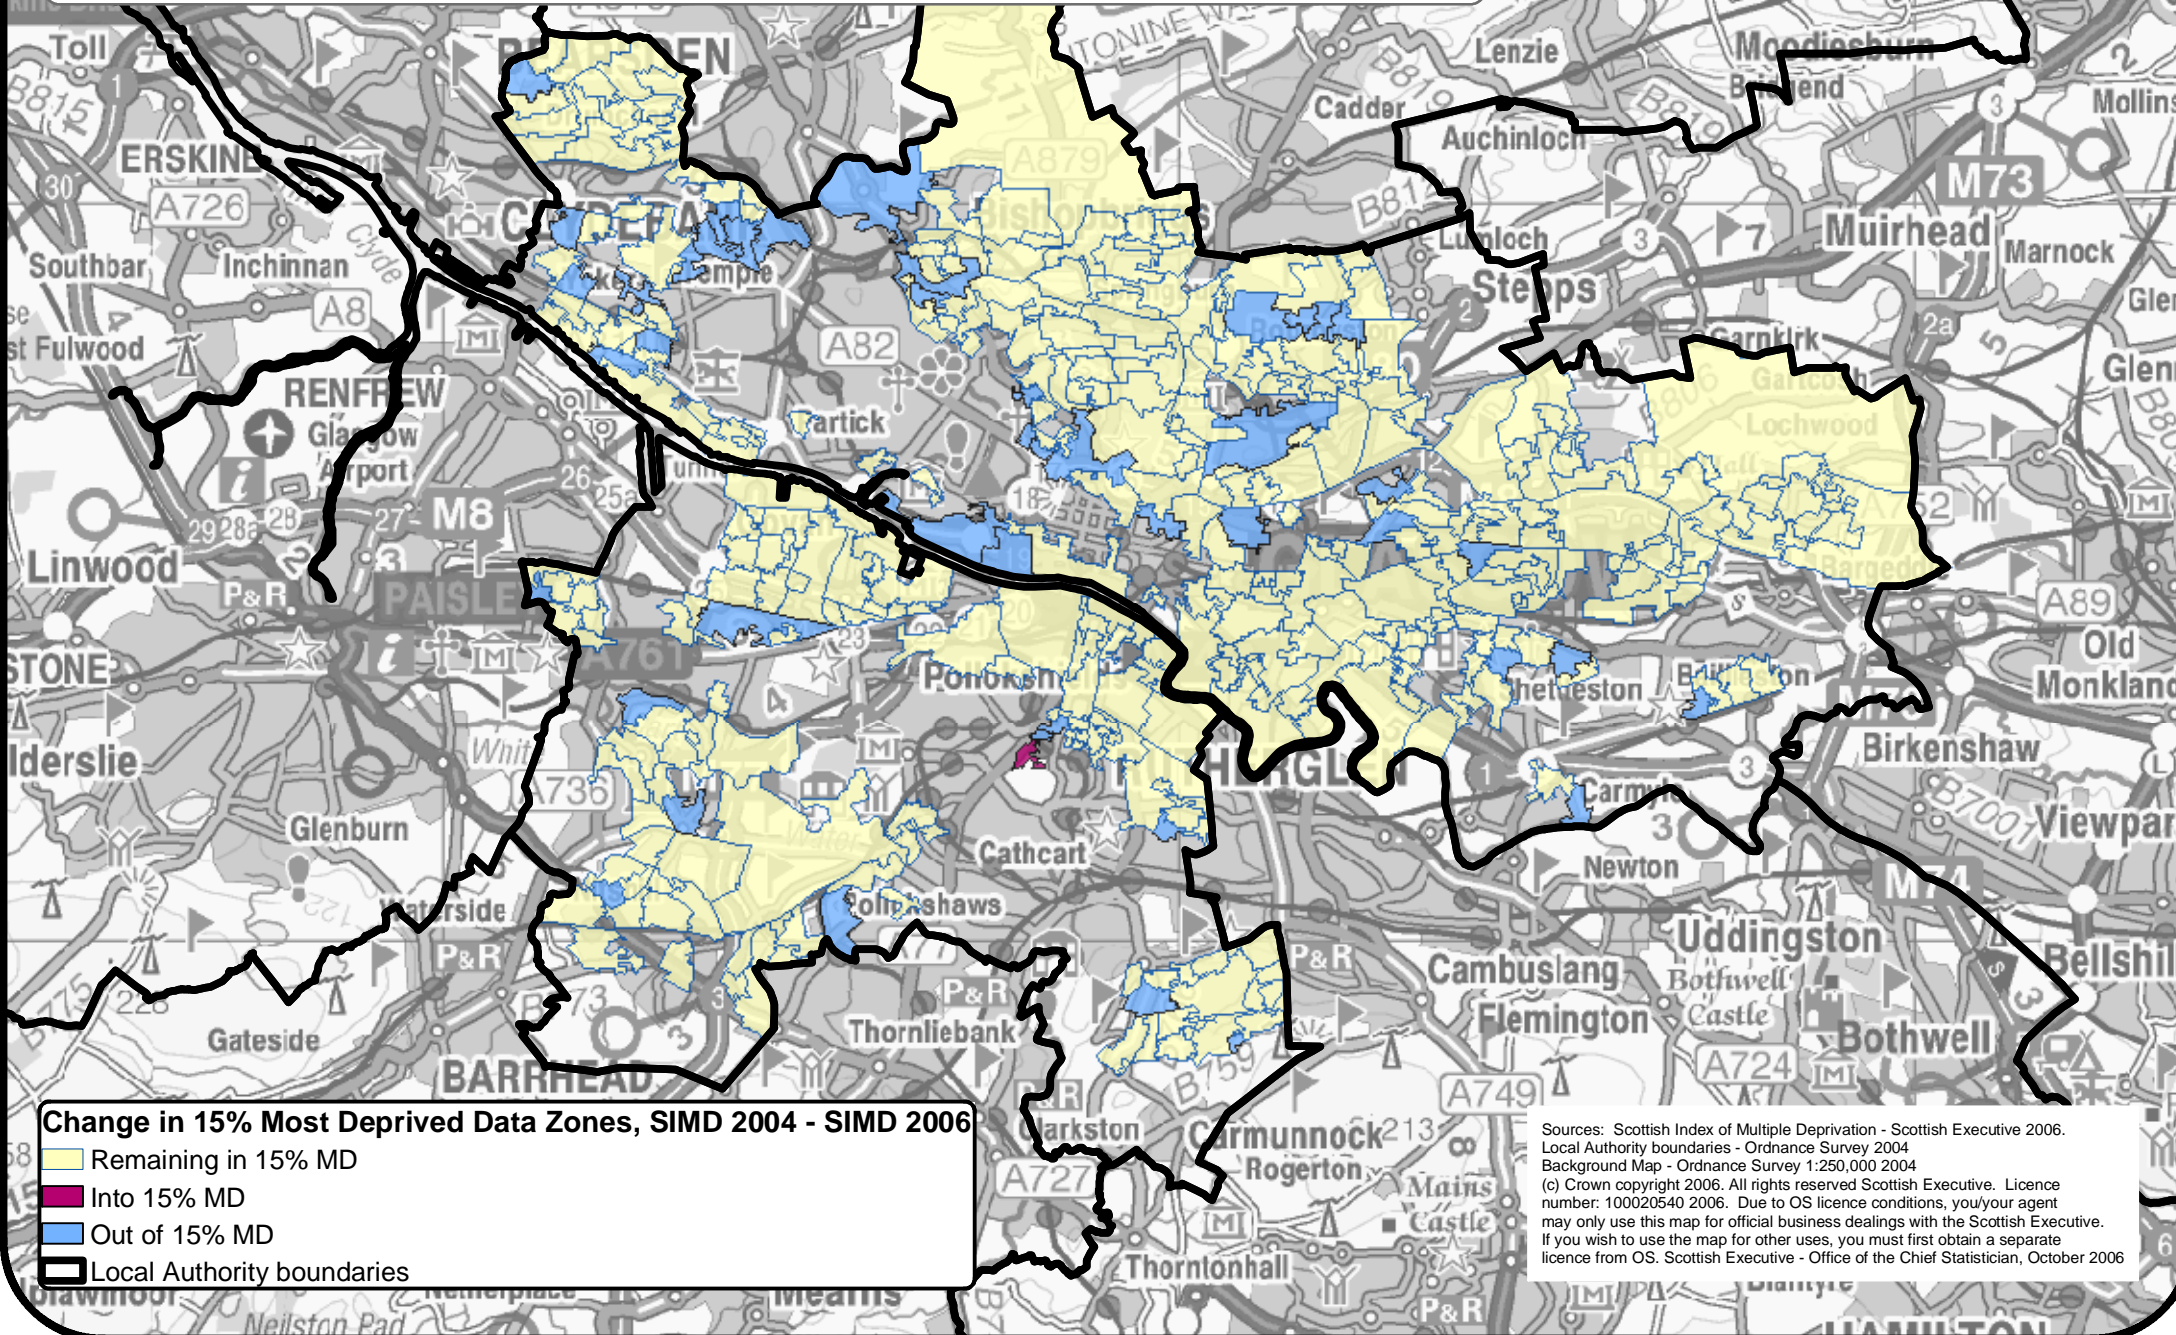

Change in the 15% Most Deprived Data Zones, SIMD 2004 - SIMD 2006 Glasgow City

Change in 15% Most Deprived Data Zones, SIMD 2004 - SIMD 2006

- Remaining in 15% MD
- Into 15% MD
- Out of 15% MD
- Local Authority boundaries

Sources: Scottish Index of Multiple Deprivation - Scottish Executive 2006.
Local Authority boundaries - Ordnance Survey 2004
Background Map - Ordnance Survey 1:250,000 2004
(c) Crown copyright 2006. All rights reserved Scottish Executive. Licence number: 100020540 2006. Due to OS licence conditions, you/your agent may only use this map for official business dealings with the Scottish Executive. If you wish to use the map for other uses, you must first obtain a separate licence from OS. Scottish Executive - Office of the Chief Statistician, October 2006