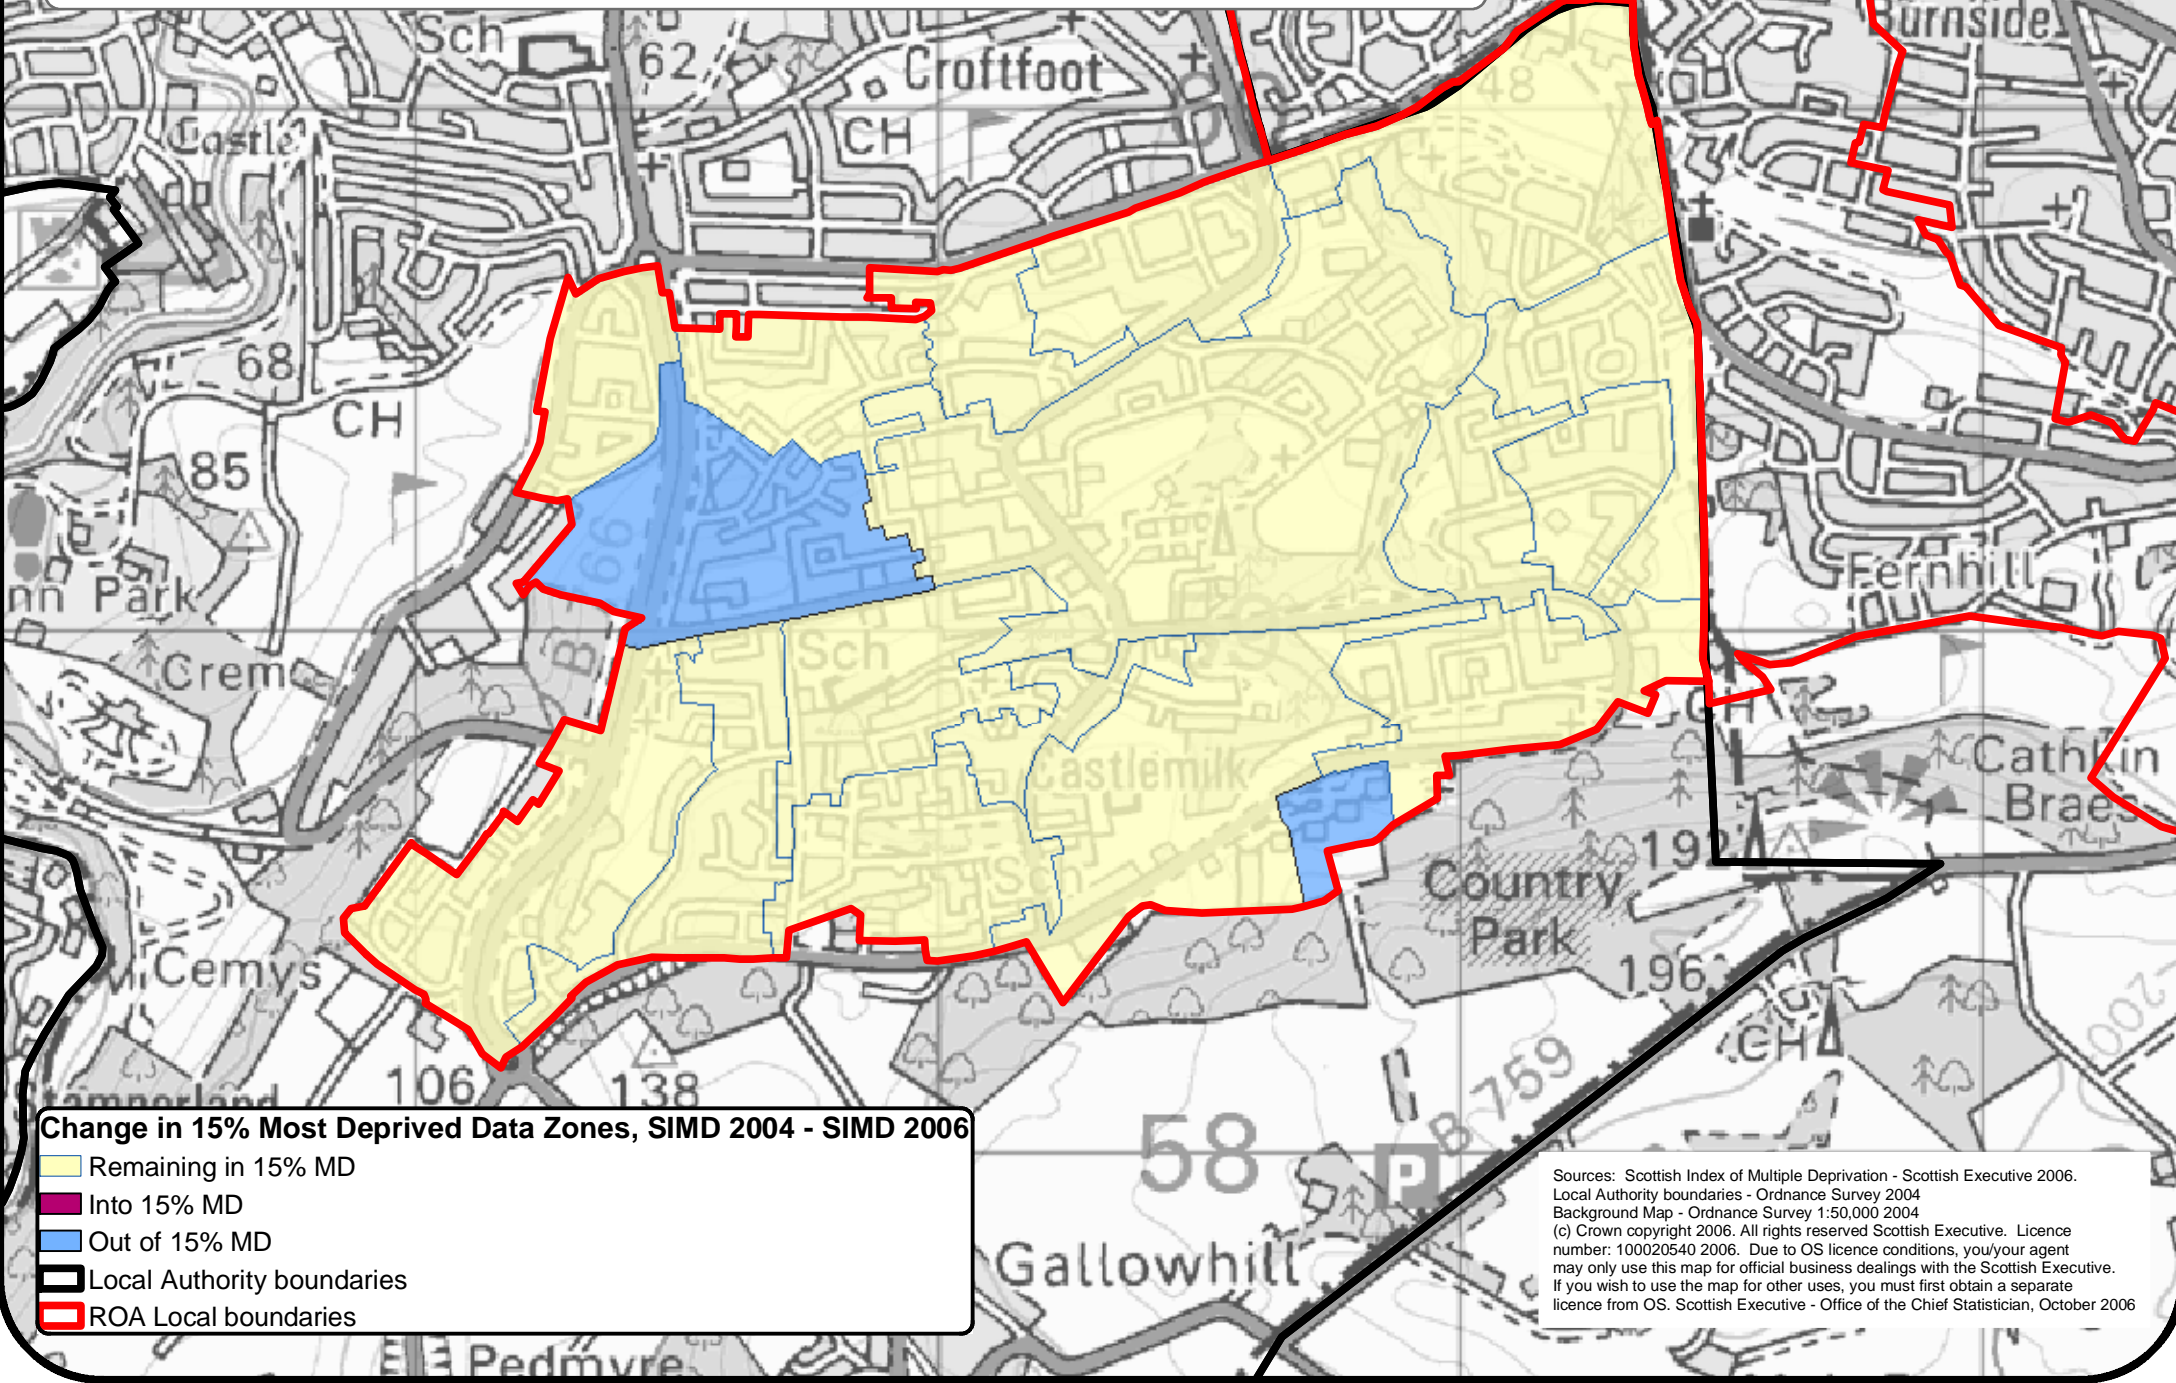

Change in the 15% Most Deprived Data Zones, SIMD 2004 - SIMD 2006 Glasgow City - Castlemilk

Change in 15% Most Deprived Data Zones, SIMD 2004 - SIMD 2006

Remaining in 15% MD

Into 15% MD

Out of 15% MD

Local Authority boundaries

ROA Local boundaries

Sources: Scottish Index of Multiple Deprivation - Scottish Executive 2006.
Local Authority boundaries - Ordnance Survey 2004
Background Map - Ordnance Survey 1:50,000 2004
(c) Crown copyright 2006. All rights reserved Scottish Executive. Licence number: 100020540 2006. Due to OS licence conditions, you/your agent may only use this map for official business dealings with the Scottish Executive. If you wish to use the map for other uses, you must first obtain a separate licence from OS. Scottish Executive - Office of the Chief Statistician, October 2006