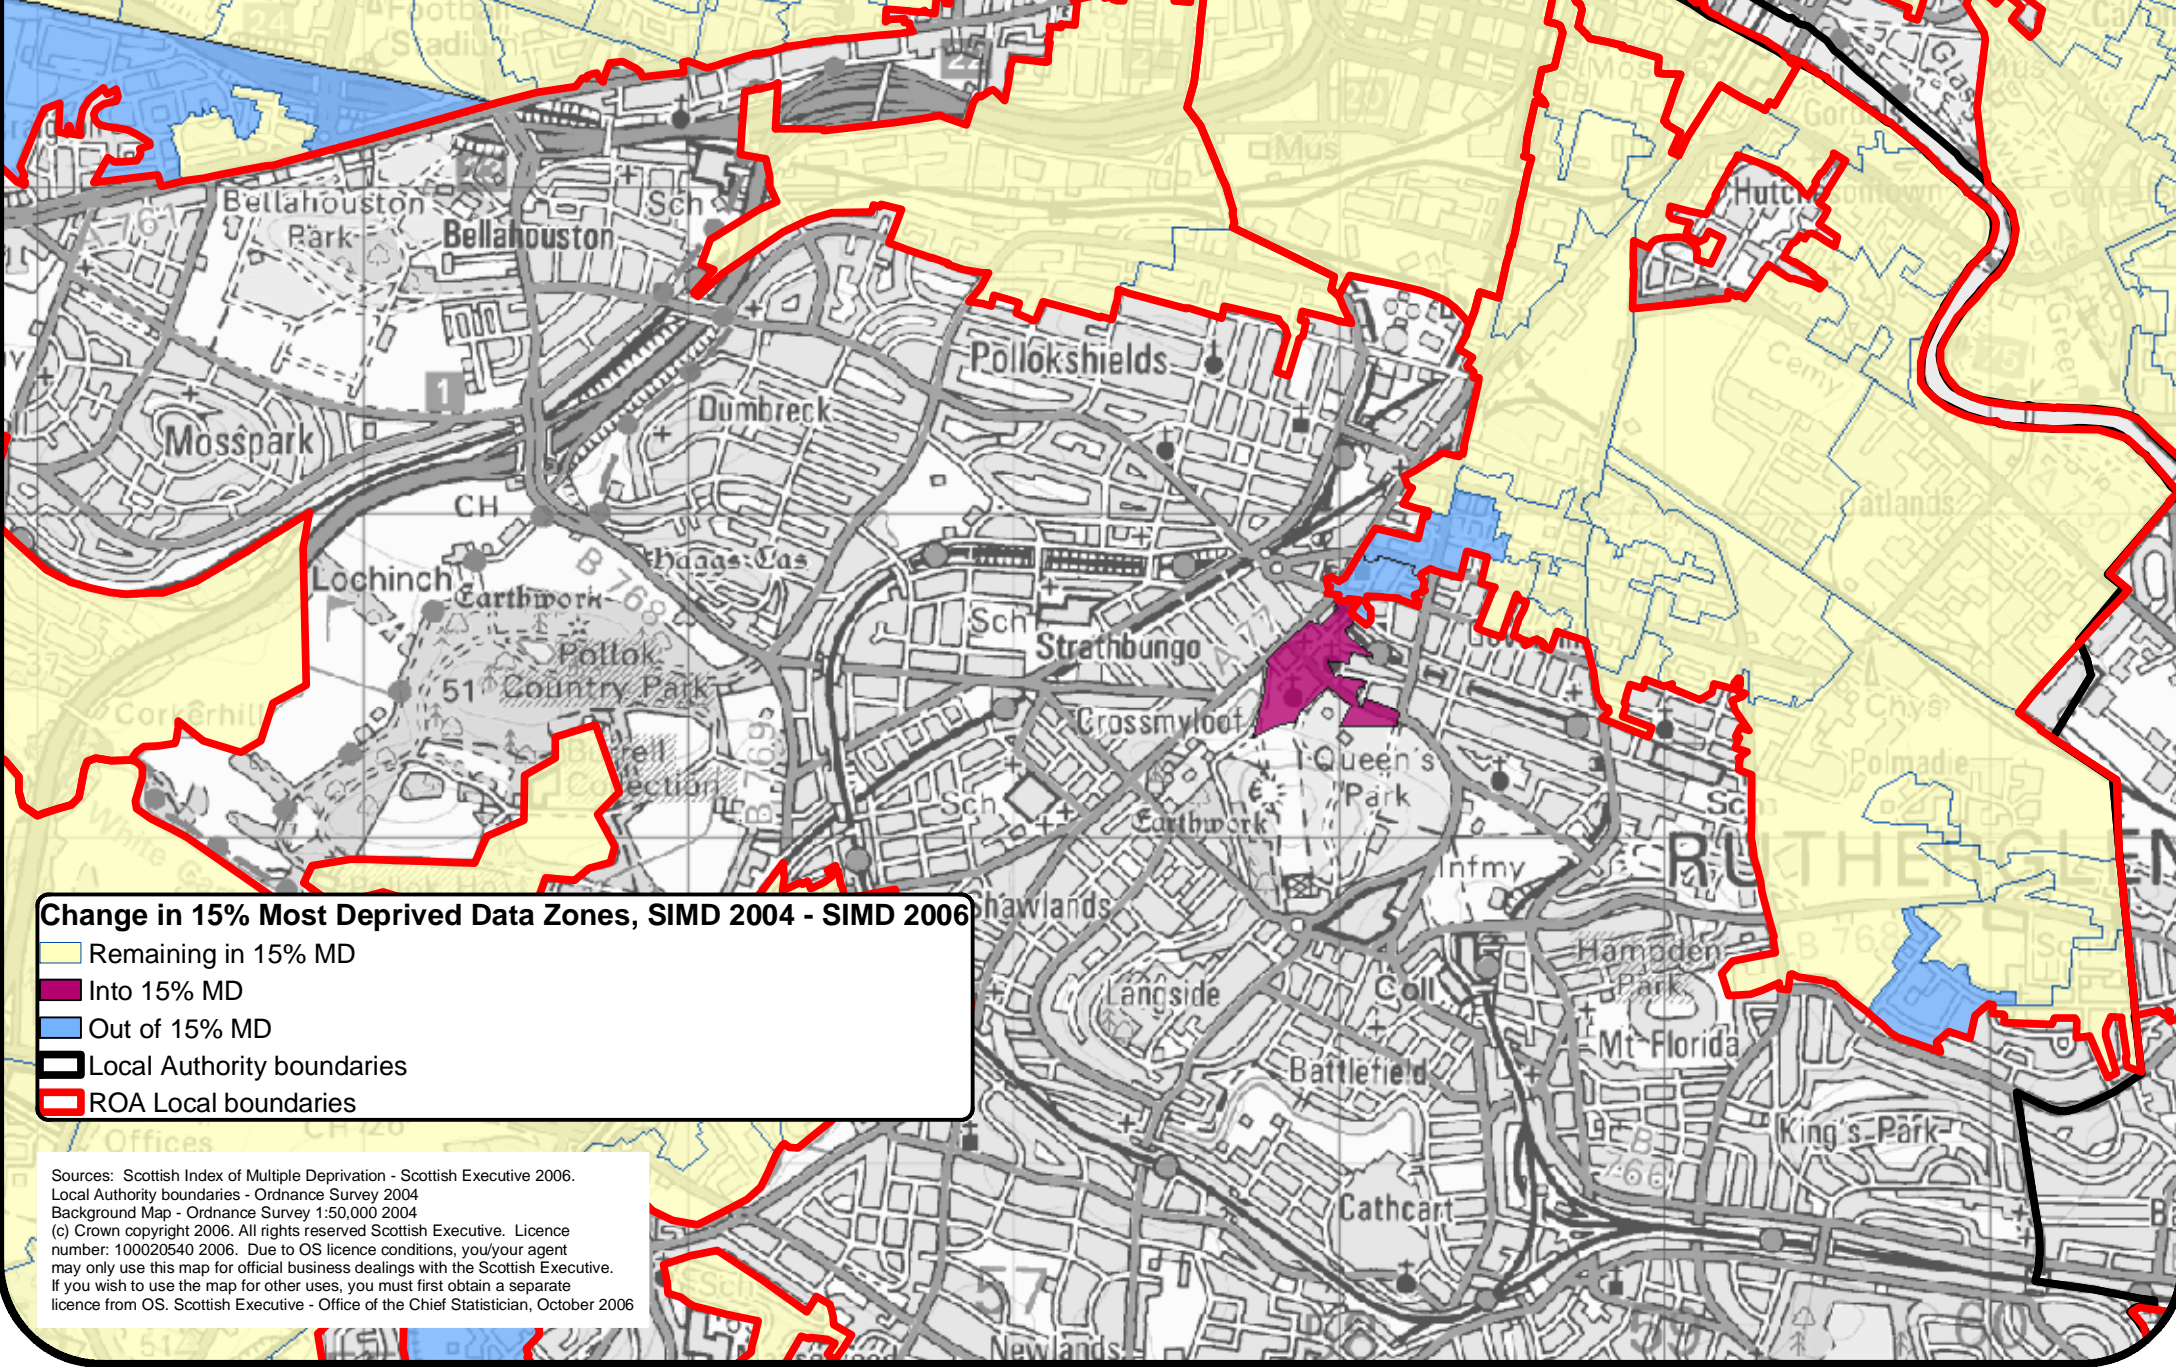

# Change in the 15% Most Deprived Data Zones, SIMD 2004 - SIMD 2006 Glasgow City - Pollokshields and Surrounding Area

**Change in 15% Most Deprived Data Zones, SIMD 2004 - SIMD 2006**

- Remaining in 15% MD
- Into 15% MD
- Out of 15% MD
- Local Authority boundaries
- ROA Local boundaries

Sources: Scottish Index of Multiple Deprivation - Scottish Executive 2006.  
 Local Authority boundaries - Ordnance Survey 2004  
 Background Map - Ordnance Survey 1:50,000 2004  
 (c) Crown copyright 2006. All rights reserved Scottish Executive. Licence number: 100020540 2006. Due to OS licence conditions, you/your agent may only use this map for official business dealings with the Scottish Executive. If you wish to use the map for other uses, you must first obtain a separate licence from OS. Scottish Executive - Office of the Chief Statistician, October 2006