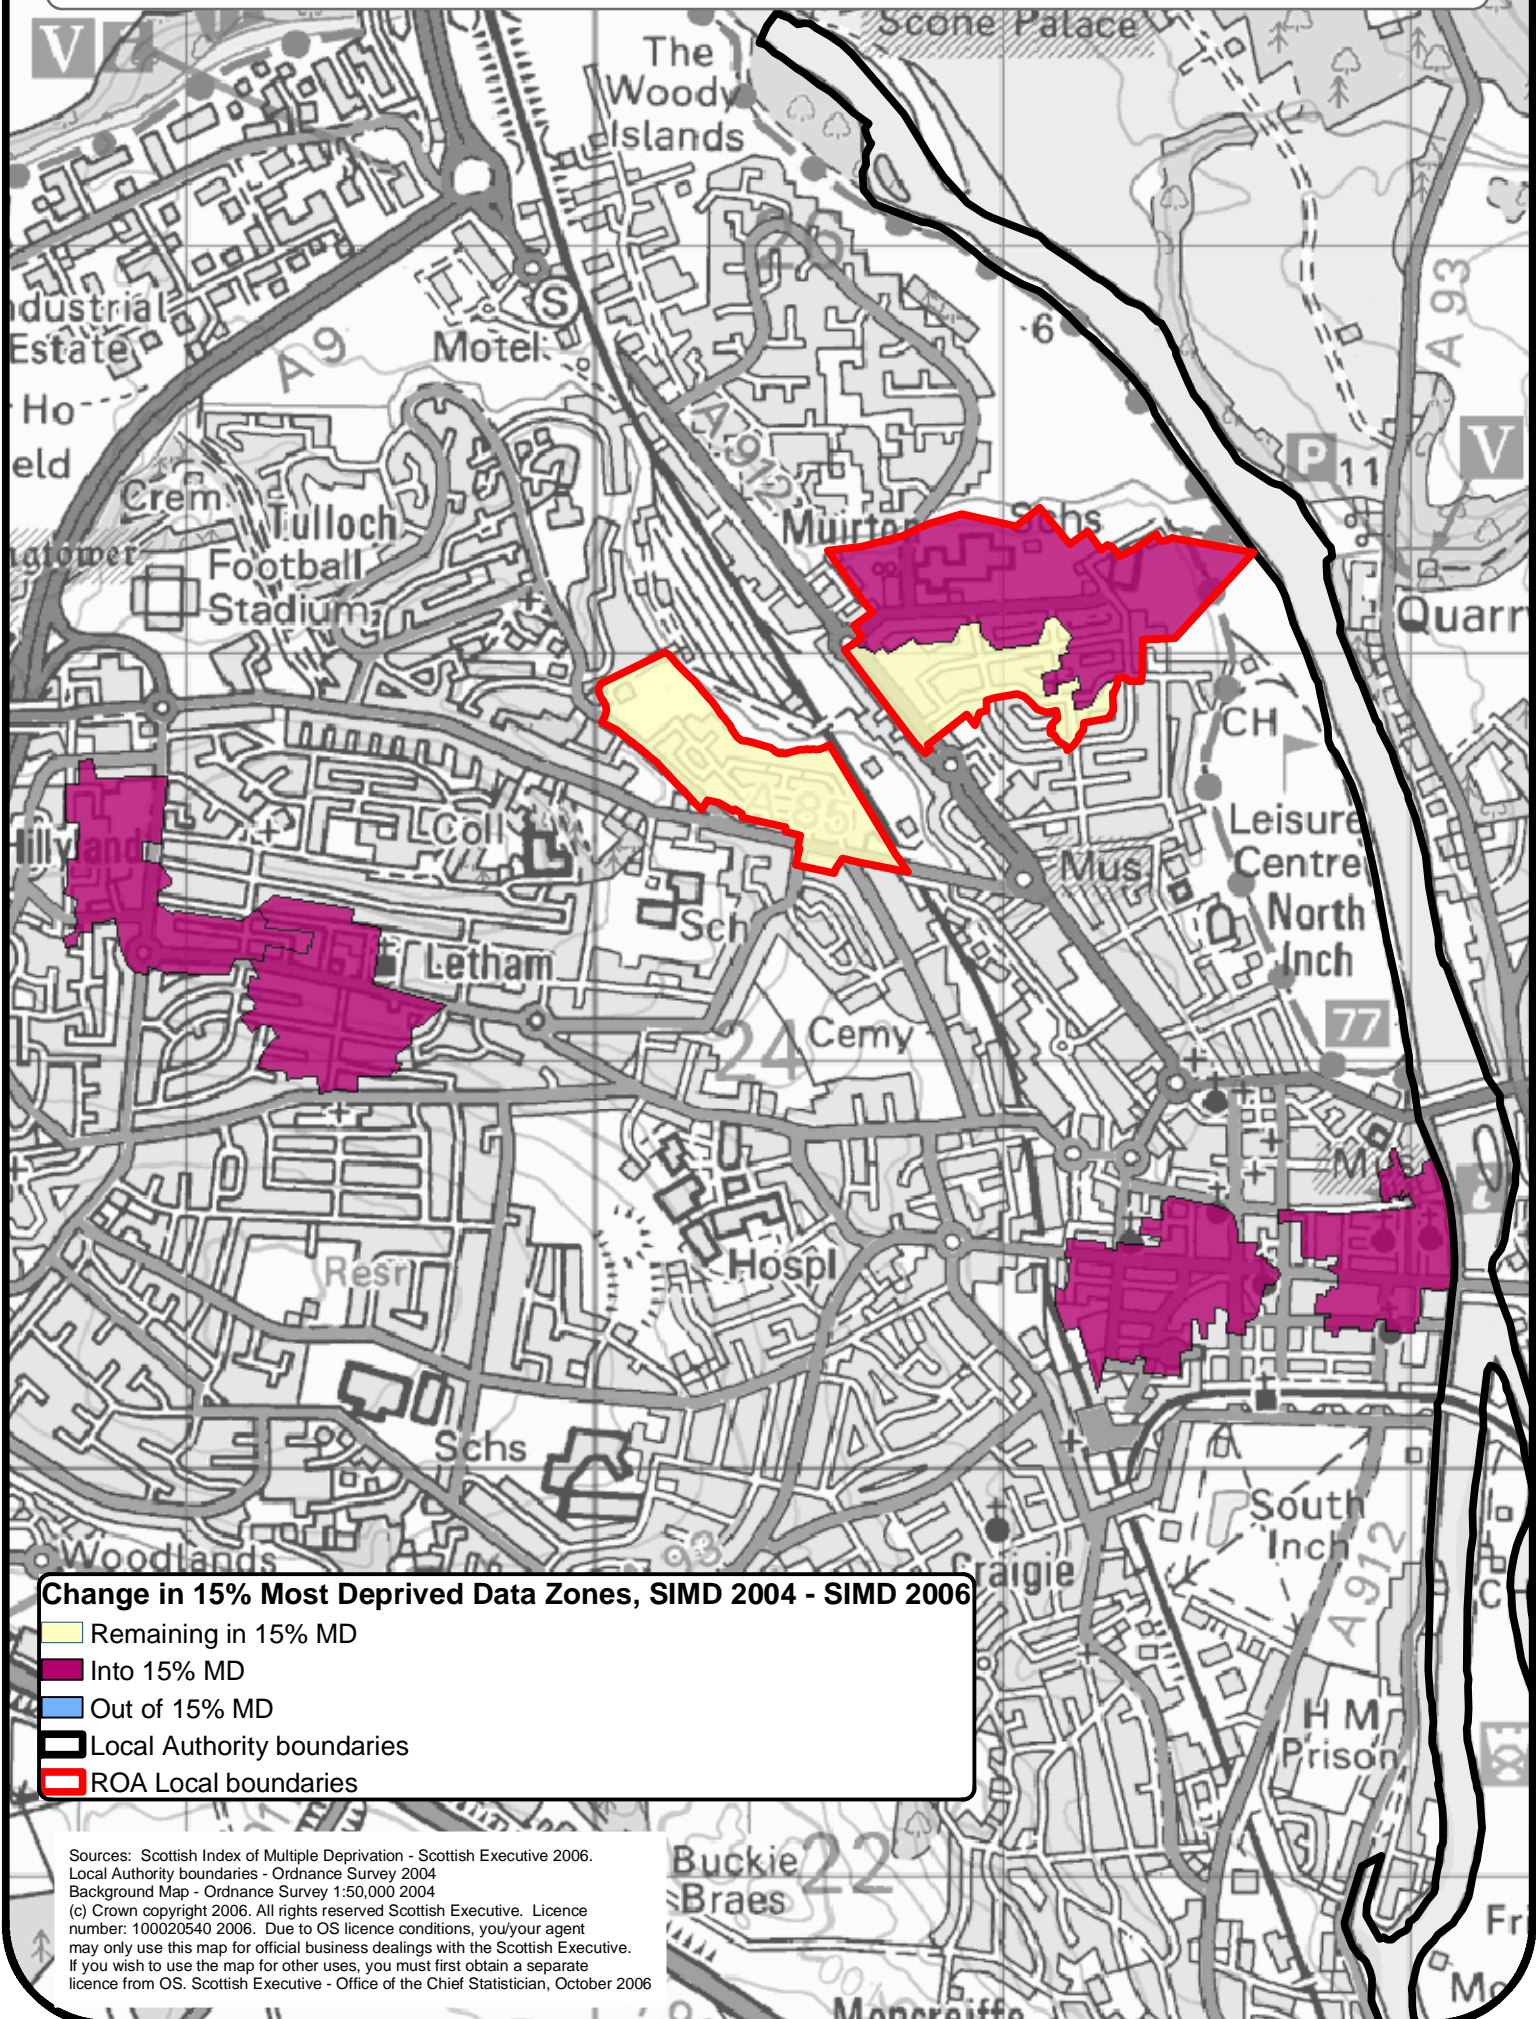

Change in the 15% Most Deprived Data Zones, SIMD 2004 - SIMD 2006 Perth and Kinross - Perth

Change in 15% Most Deprived Data Zones, SIMD 2004 - SIMD 2006

- Remaining in 15% MD
- Into 15% MD
- Out of 15% MD
- Local Authority boundaries
- ROA Local boundaries

Sources: Scottish Index of Multiple Deprivation - Scottish Executive 2006.
 Local Authority boundaries - Ordnance Survey 2004
 Background Map - Ordnance Survey 1:50,000 2004
 (c) Crown copyright 2006. All rights reserved Scottish Executive. Licence number: 100020540 2006. Due to OS licence conditions, you/your agent may only use this map for official business dealings with the Scottish Executive. If you wish to use the map for other uses, you must first obtain a separate licence from OS. Scottish Executive - Office of the Chief Statistician, October 2006