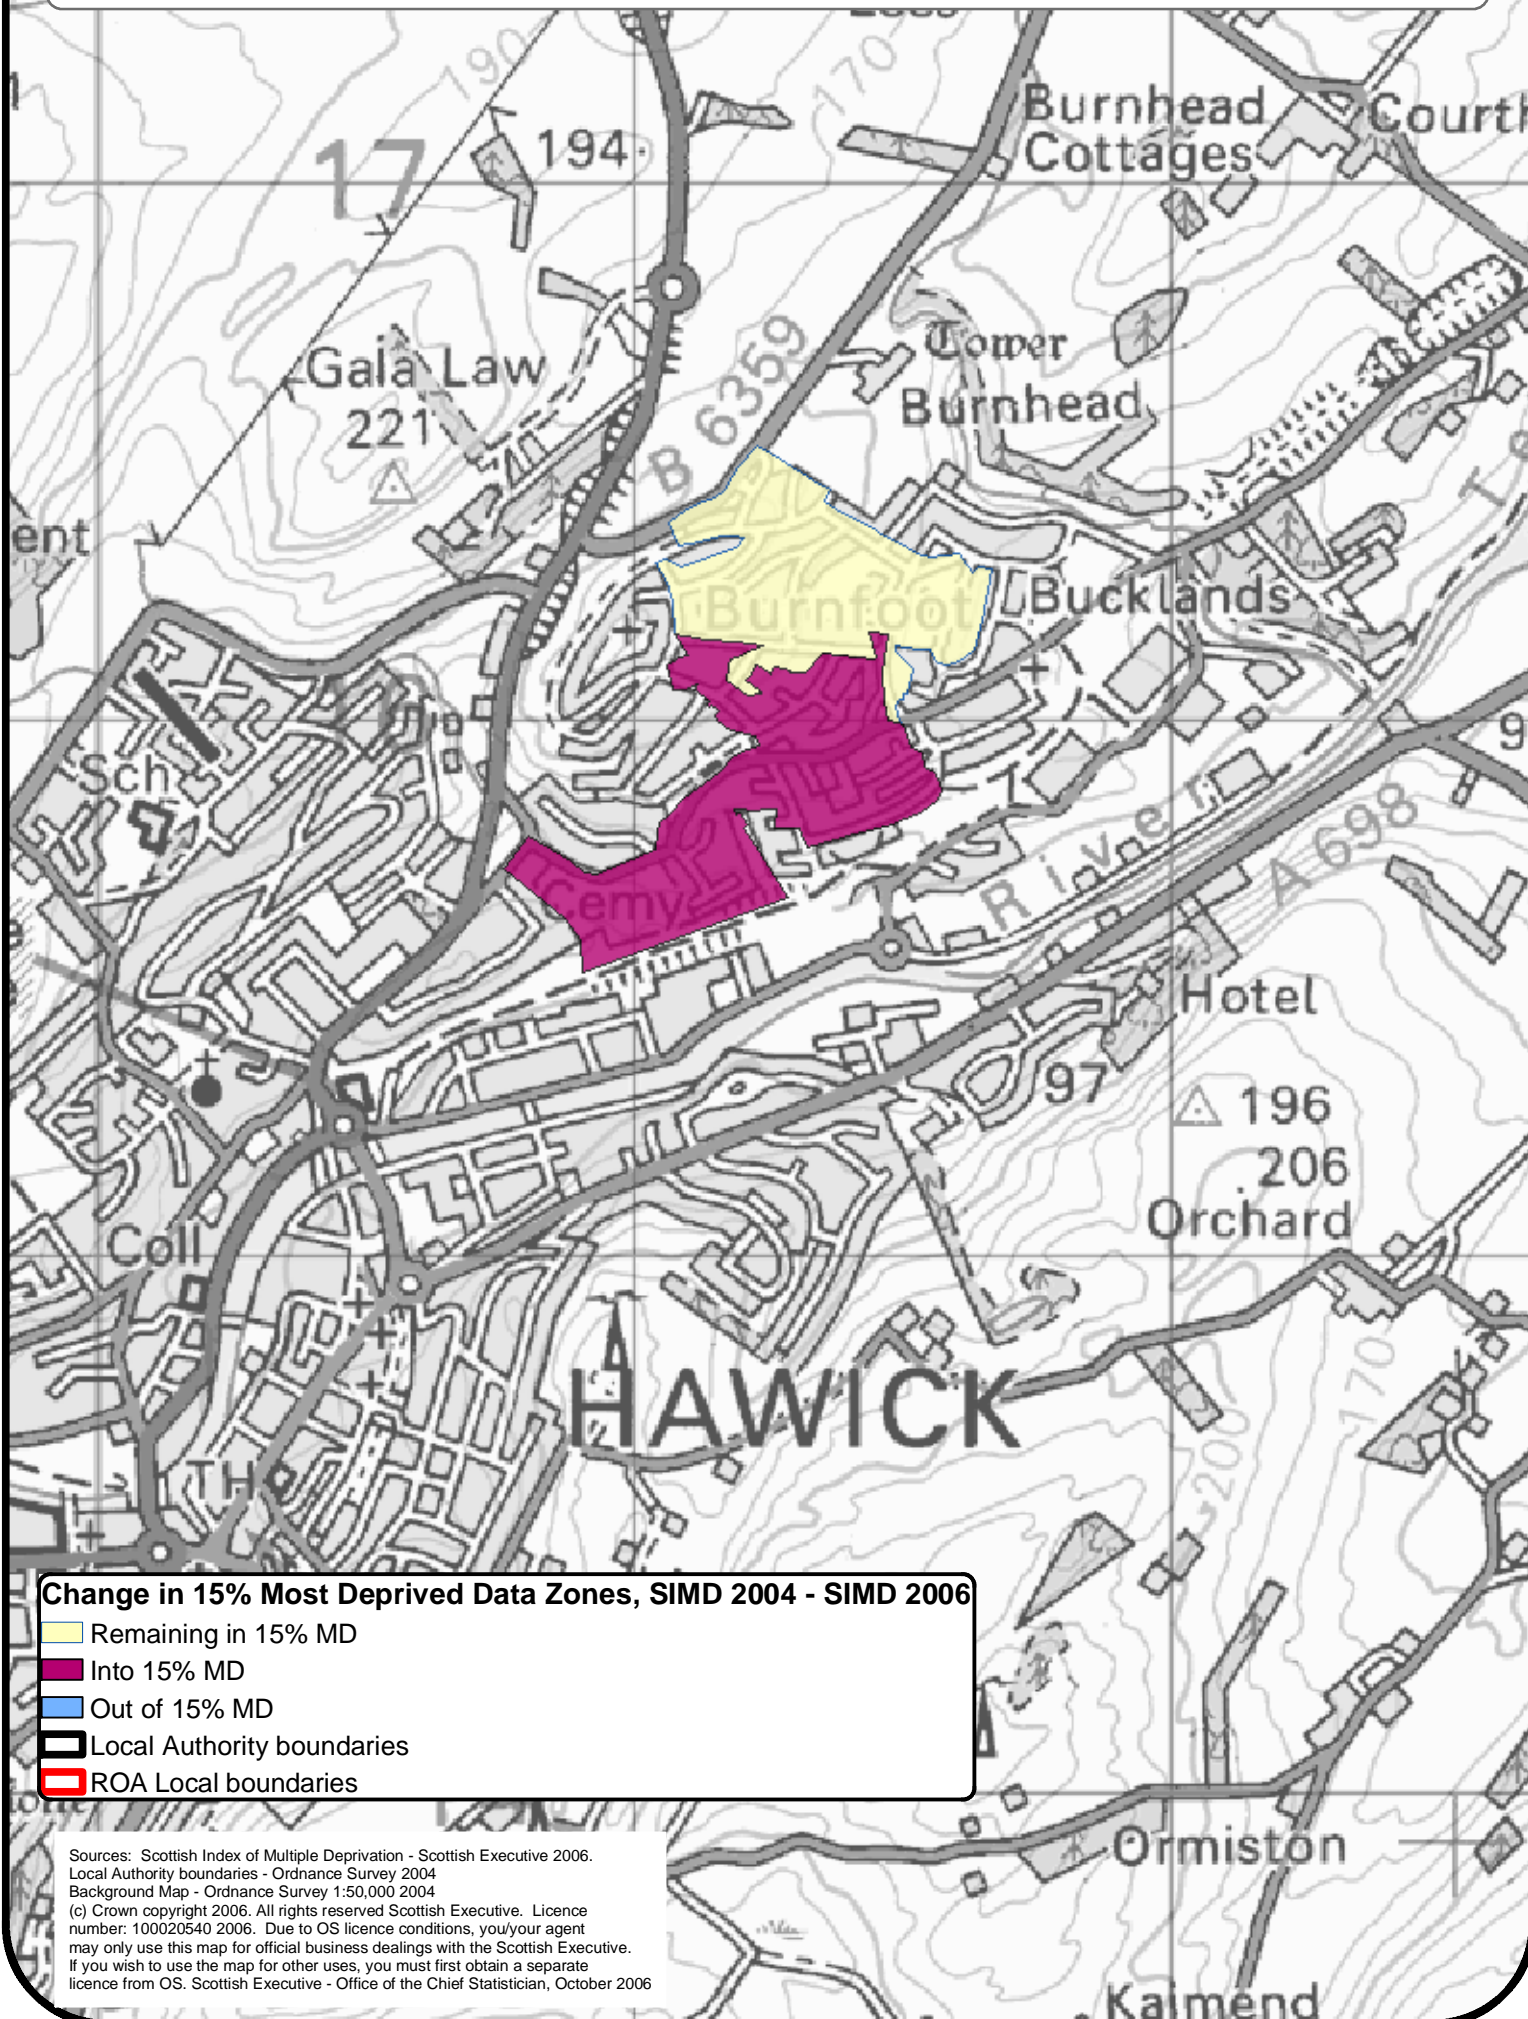

Change in the 15% Most Deprived Data Zones, SIMD 2004 - SIMD 2006

Scottish Borders - Hawick

Change in 15% Most Deprived Data Zones, SIMD 2004 - SIMD 2006

- Remaining in 15% MD
- Into 15% MD
- Out of 15% MD
- Local Authority boundaries
- ROA Local boundaries

Sources: Scottish Index of Multiple Deprivation - Scottish Executive 2006.
 Local Authority boundaries - Ordnance Survey 2004
 Background Map - Ordnance Survey 1:50,000 2004
 (c) Crown copyright 2006. All rights reserved Scottish Executive. Licence number: 100020540 2006. Due to OS licence conditions, you/your agent may only use this map for official business dealings with the Scottish Executive. If you wish to use the map for other uses, you must first obtain a separate licence from OS. Scottish Executive - Office of the Chief Statistician, October 2006