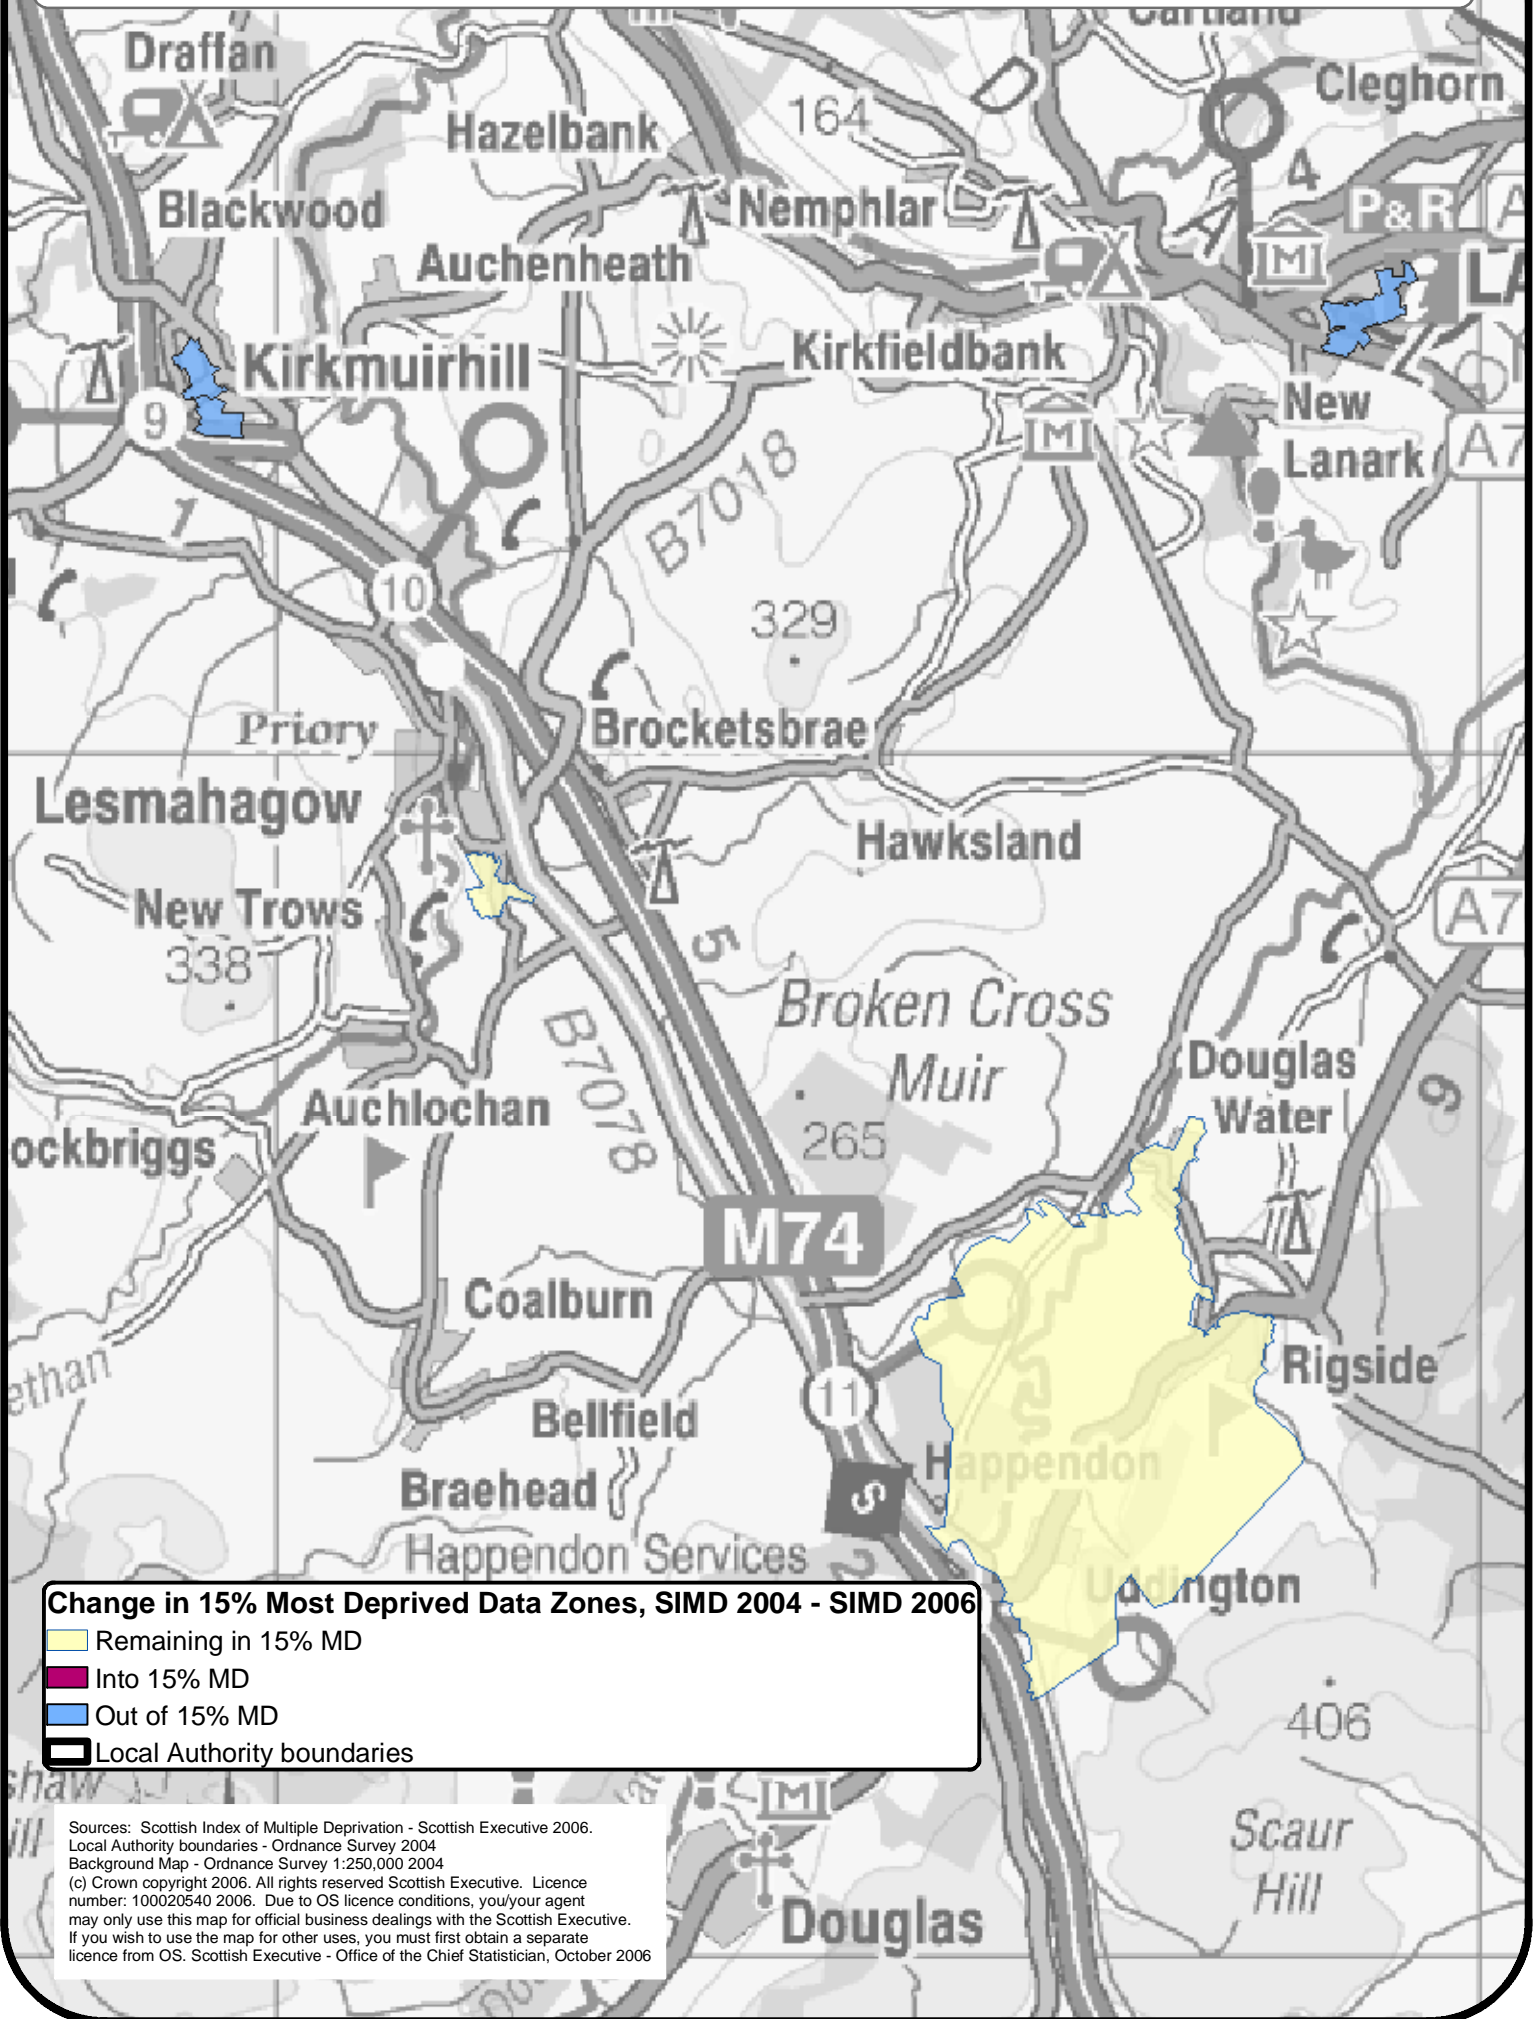

# Change in the 15% Most Deprived Data Zones, SIMD 2004 - SIMD 2006 Central Area of South Lanarkshire

## Change in 15% Most Deprived Data Zones, SIMD 2004 - SIMD 2006

- Remaining in 15% MD
- Into 15% MD
- Out of 15% MD
- Local Authority boundaries

Sources: Scottish Index of Multiple Deprivation - Scottish Executive 2006.  
 Local Authority boundaries - Ordnance Survey 2004  
 Background Map - Ordnance Survey 1:250,000 2004  
 (c) Crown copyright 2006. All rights reserved Scottish Executive. Licence number: 100020540 2006. Due to OS licence conditions, you/your agent may only use this map for official business dealings with the Scottish Executive. If you wish to use the map for other uses, you must first obtain a separate licence from OS. Scottish Executive - Office of the Chief Statistician, October 2006