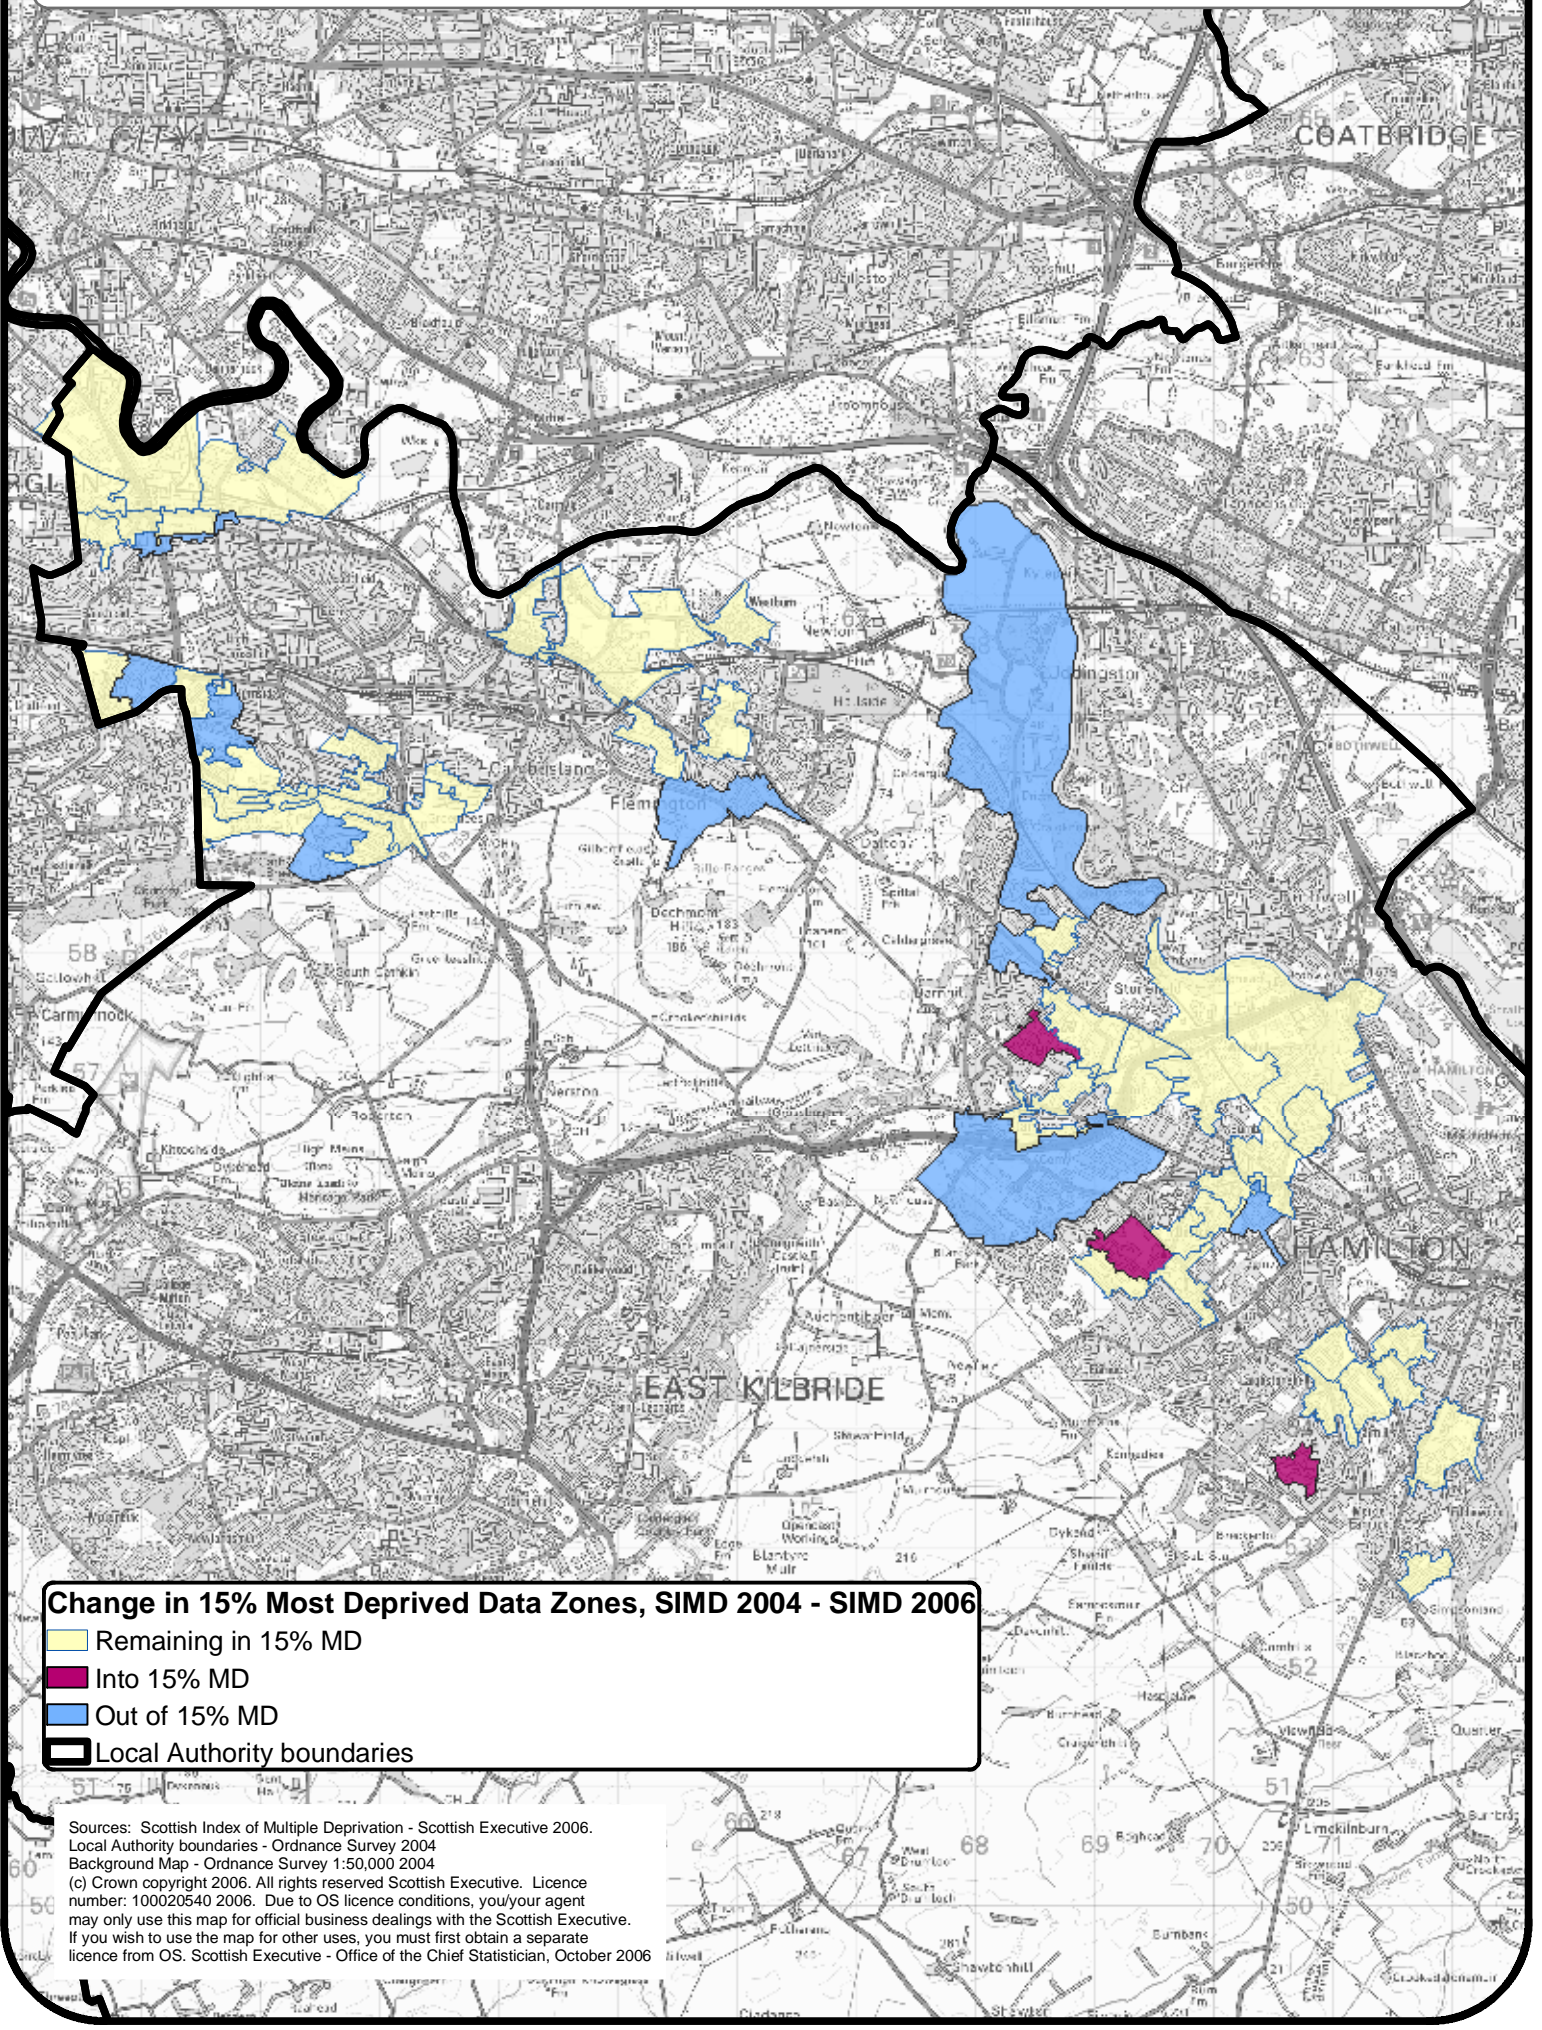

Change in the 15% Most Deprived Data Zones, SIMD 2004 - SIMD 2006 Hamilton, Rutherglen & Uddington - South Lanarkshire

Change in 15% Most Deprived Data Zones, SIMD 2004 - SIMD 2006

- Remaining in 15% MD
- Into 15% MD
- Out of 15% MD
- Local Authority boundaries

Sources: Scottish Index of Multiple Deprivation - Scottish Executive 2006.
 Local Authority boundaries - Ordnance Survey 2004
 Background Map - Ordnance Survey 1:50,000 2004
 (c) Crown copyright 2006. All rights reserved Scottish Executive. Licence number: 100020540 2006. Due to OS licence conditions, you/your agent may only use this map for official business dealings with the Scottish Executive. If you wish to use the map for other uses, you must first obtain a separate licence from OS. Scottish Executive - Office of the Chief Statistician, October 2006