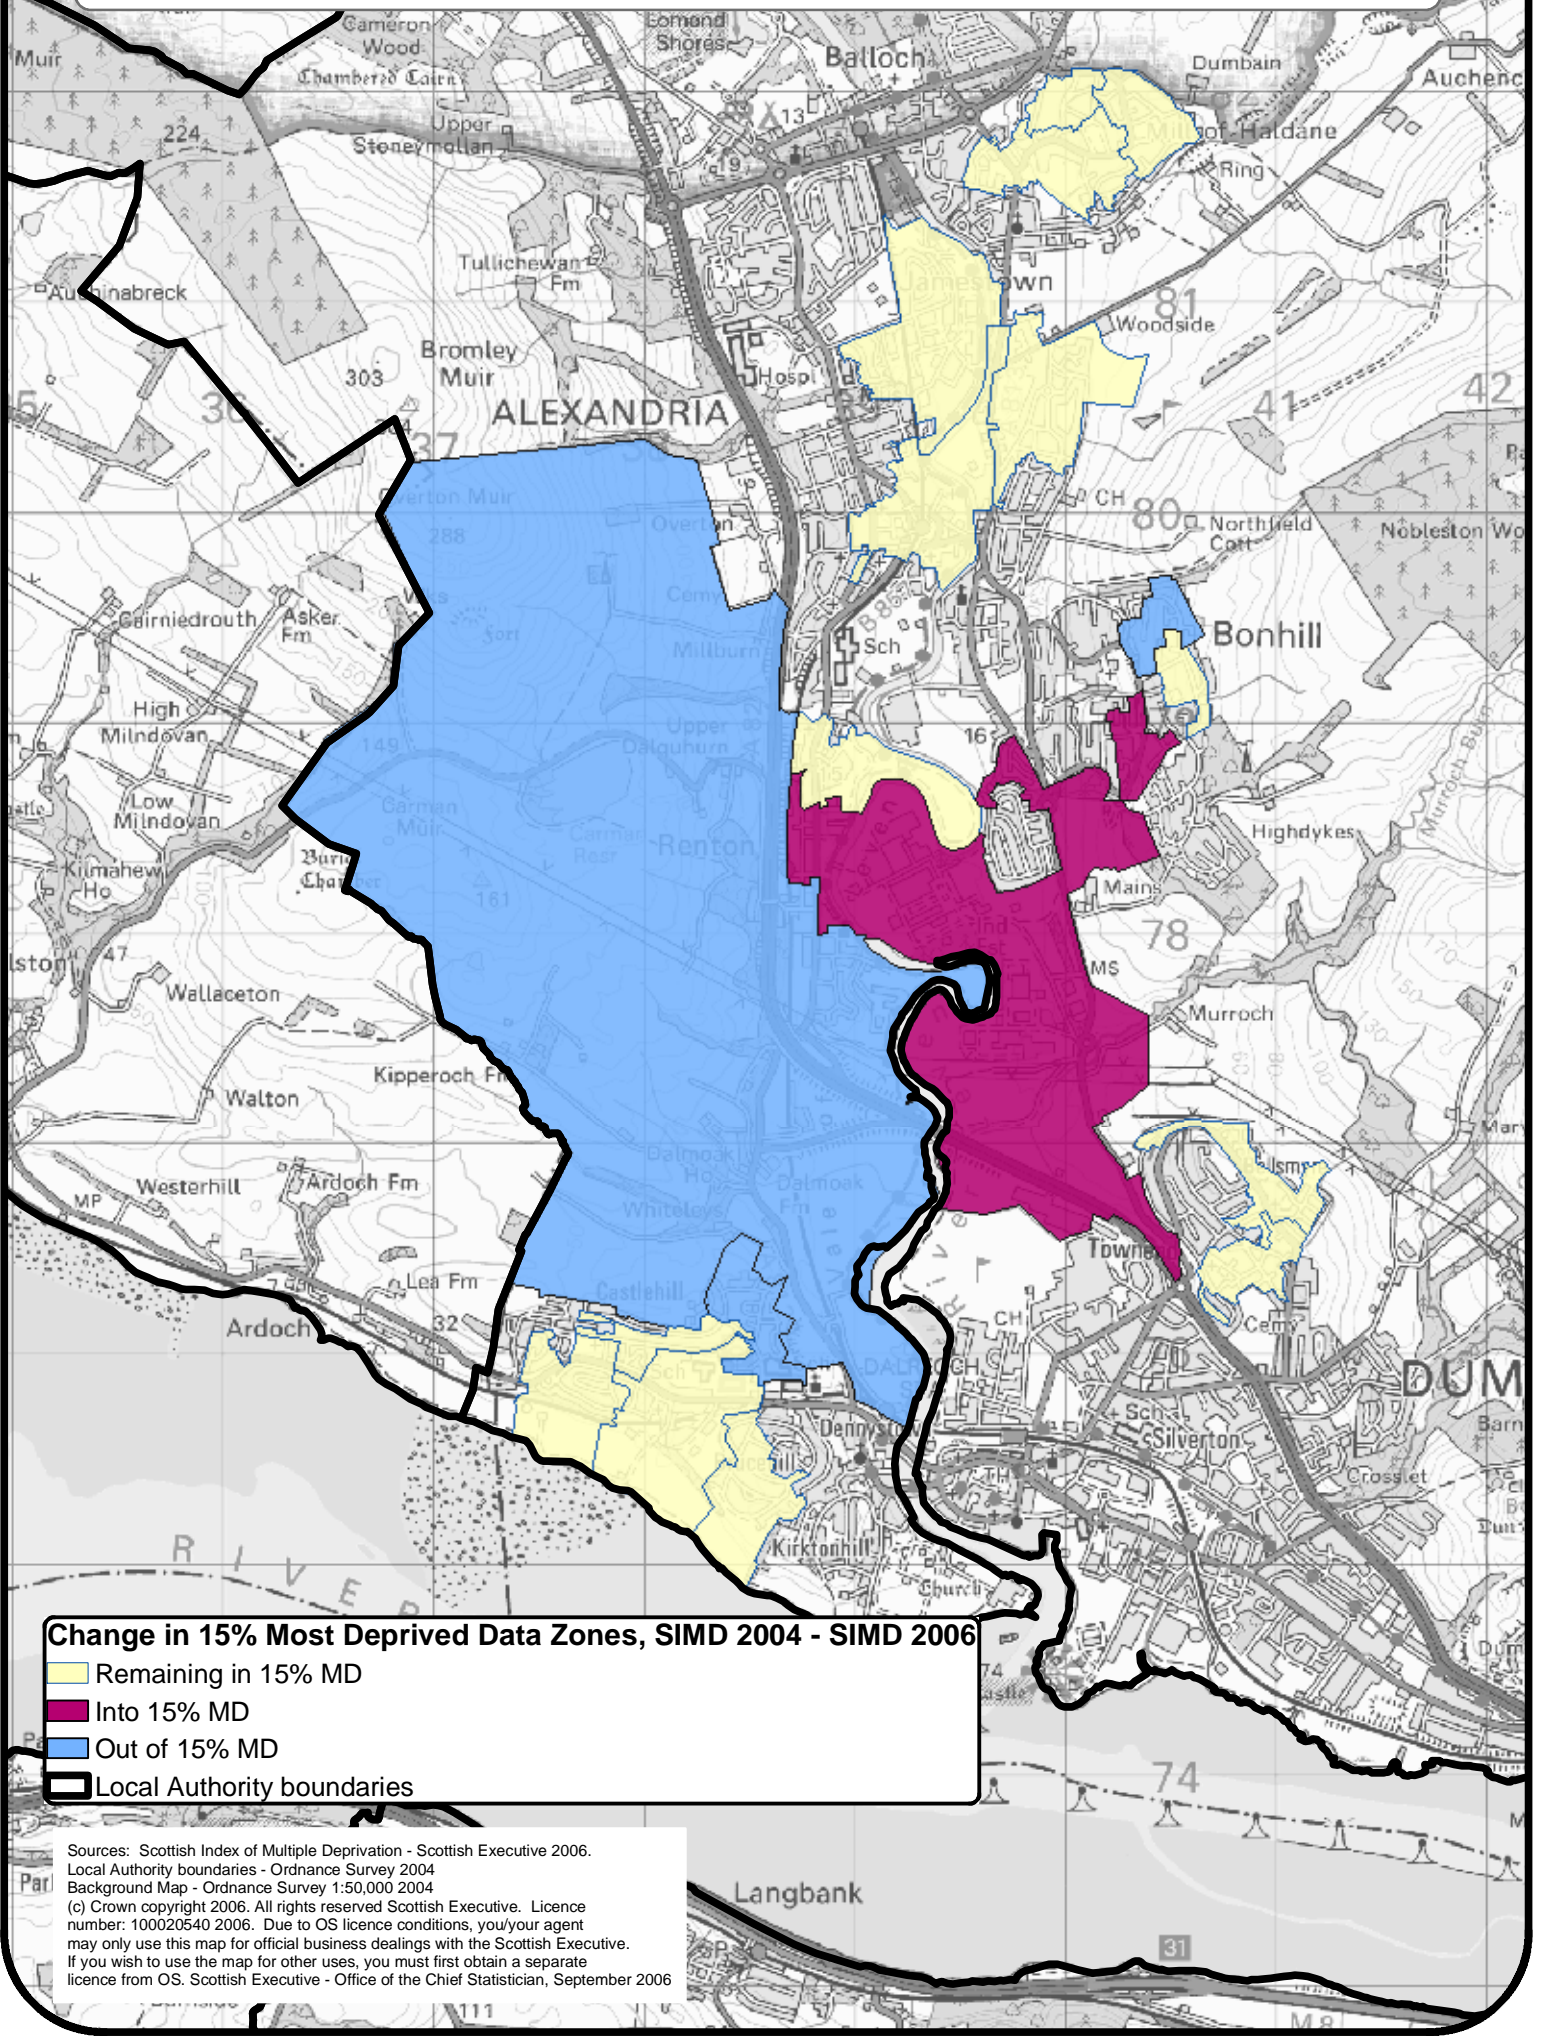

# Change in 15% Most Deprived Data Zones, SIMD 2004 - SIMD 2006 Alexandria Area - West Dunbartonshire

**Change in 15% Most Deprived Data Zones, SIMD 2004 - SIMD 2006**

- Remaining in 15% MD
- Into 15% MD
- Out of 15% MD
- Local Authority boundaries

Sources: Scottish Index of Multiple Deprivation - Scottish Executive 2006.  
 Local Authority boundaries - Ordnance Survey 2004  
 Background Map - Ordnance Survey 1:50,000 2004  
 (c) Crown copyright 2006. All rights reserved Scottish Executive. Licence number: 100020540 2006. Due to OS licence conditions, you/your agent may only use this map for official business dealings with the Scottish Executive. If you wish to use the map for other uses, you must first obtain a separate licence from OS. Scottish Executive - Office of the Chief Statistician, September 2006