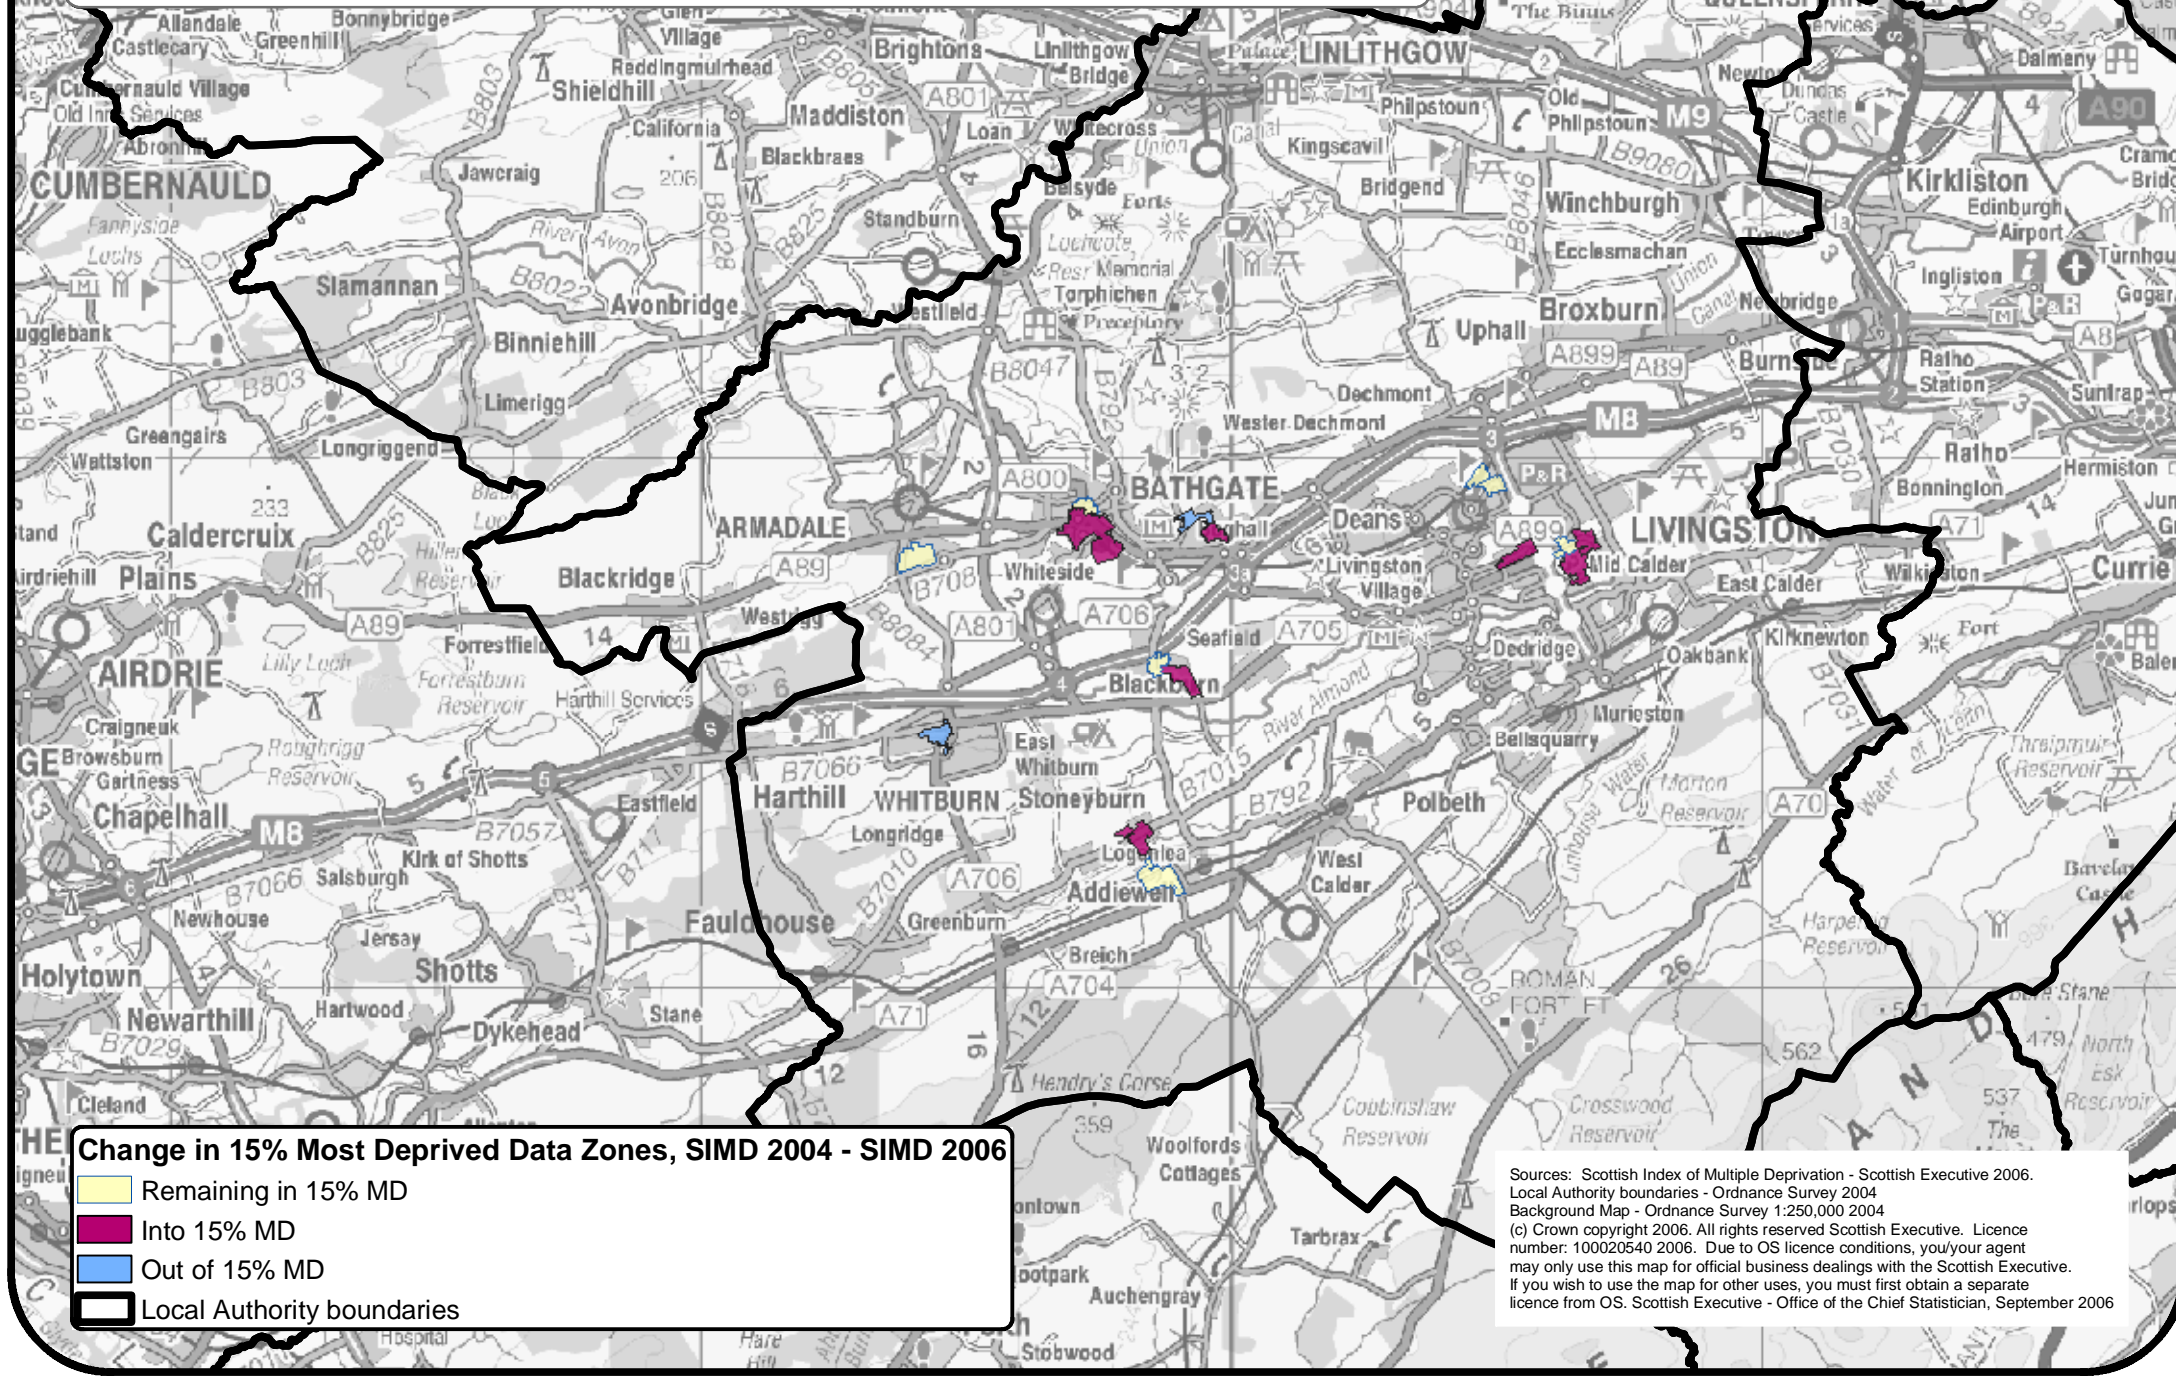

Change in 15% Most Deprived Data Zones, SIMD 2004 - SIMD 2006 West Lothian

Change in 15% Most Deprived Data Zones, SIMD 2004 - SIMD 2006

- Remaining in 15% MD
- Into 15% MD
- Out of 15% MD
- Local Authority boundaries

Sources: Scottish Index of Multiple Deprivation - Scottish Executive 2006.
 Local Authority boundaries - Ordnance Survey 2004
 Background Map - Ordnance Survey 1:250,000 2004
 (c) Crown copyright 2006. All rights reserved Scottish Executive. Licence number: 100020540 2006. Due to OS licence conditions, you/your agent may only use this map for official business dealings with the Scottish Executive. If you wish to use the map for other uses, you must first obtain a separate licence from OS. Scottish Executive - Office of the Chief Statistician, September 2006