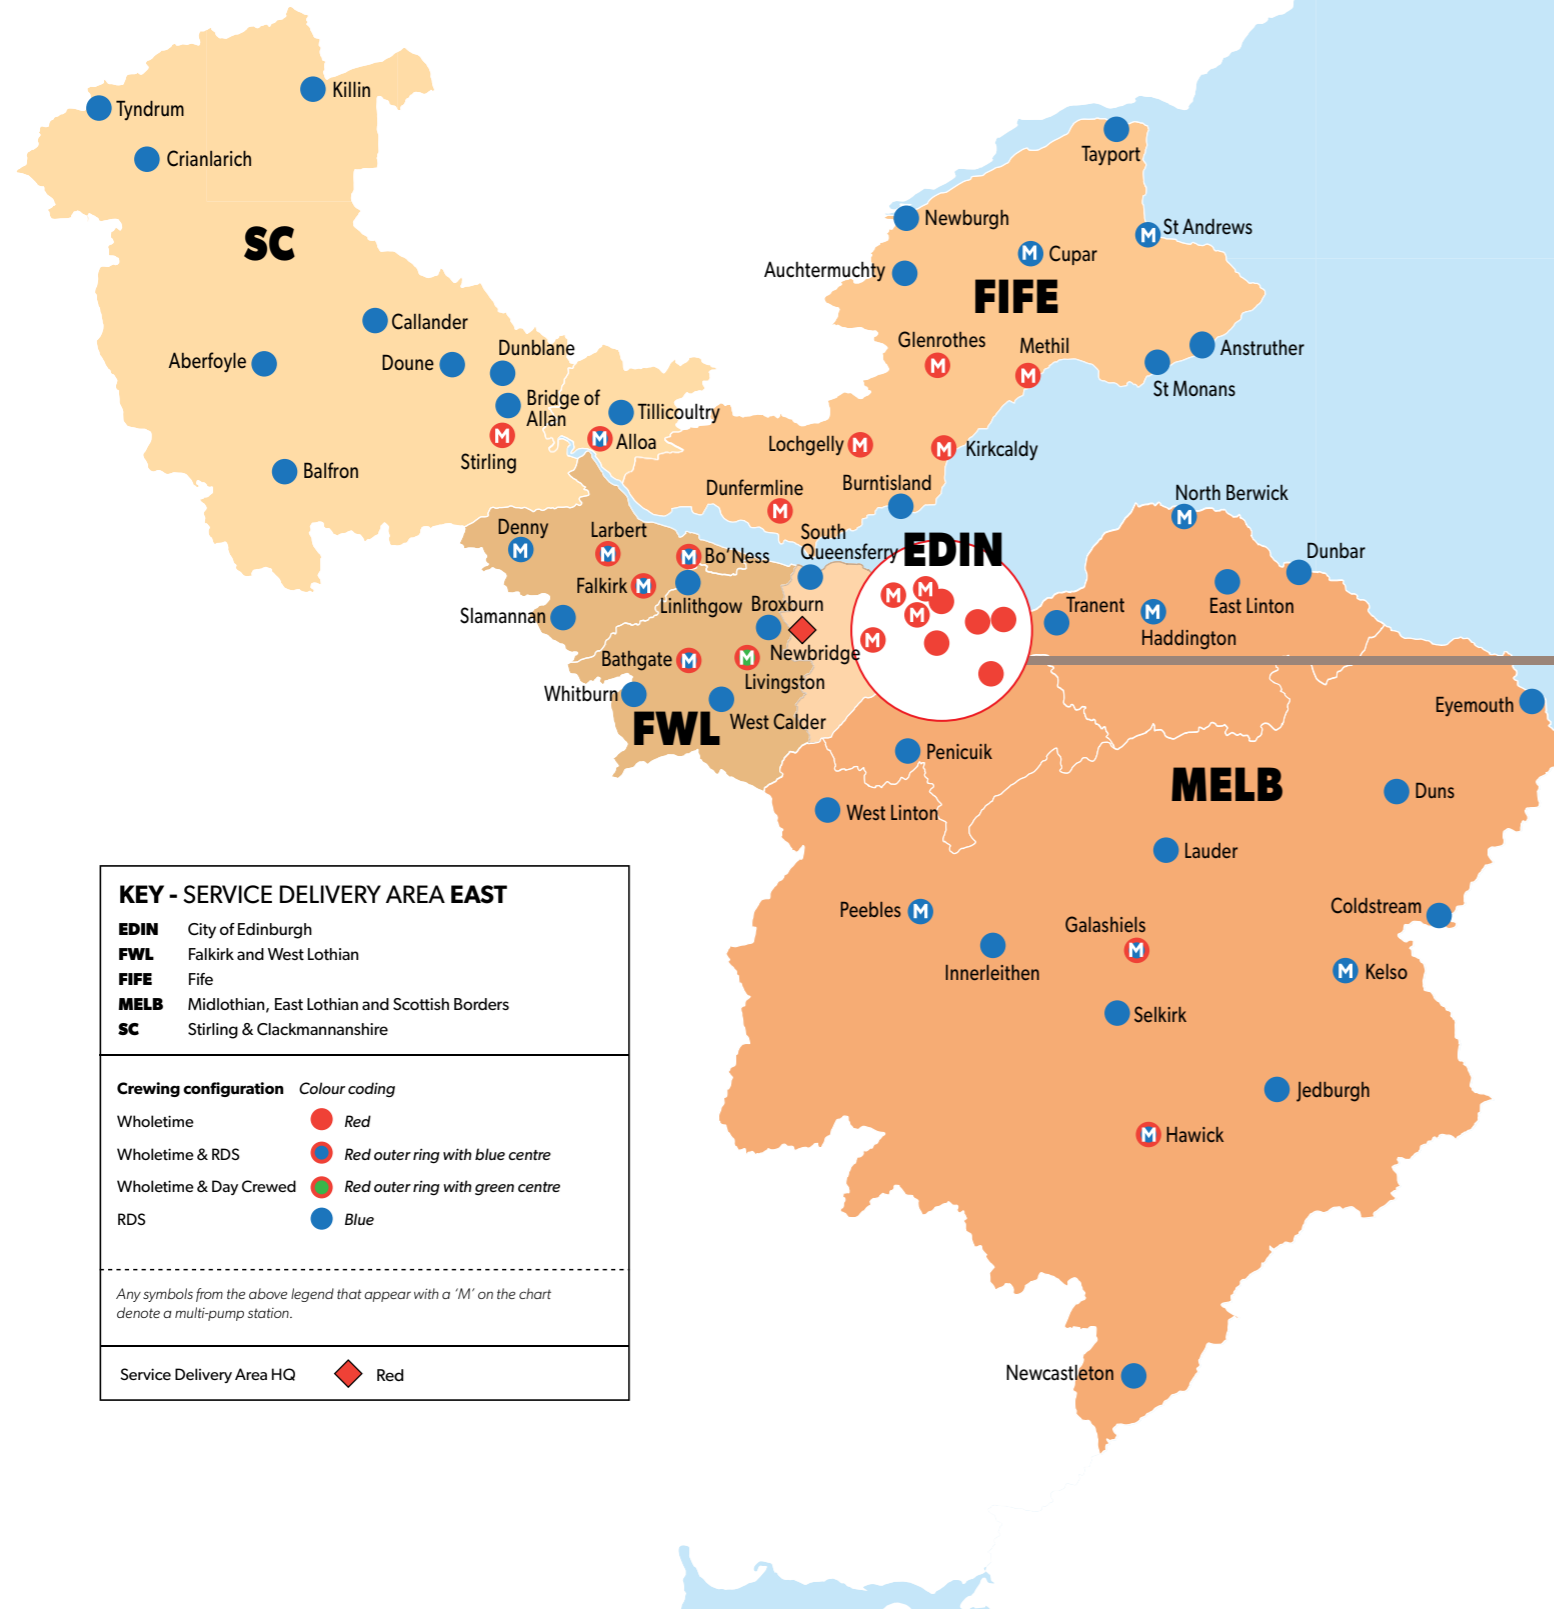

SCOTTISH
FIRE AND RESCUE SERVICE

Working together for a safer Scotland

**SCOTTISH FIRE AND RESCUE SERVICE
SERVICE DELIVERY AREA EAST**

KEY - SERVICE DELIVERY AREA EAST	
EDIN	City of Edinburgh
FWL	Falkirk and West Lothian
FIFE	Fife
MELB	Midlothian, East Lothian and Scottish Borders
SC	Stirling & Clackmannanshire
Crewing configuration Colour coding	
Wholetime	Red
Wholetime & RDS	Red outer ring with blue centre
Wholetime & Day Crewed	Red outer ring with green centre
RDS	Blue
Any symbols from the above legend that appear with a 'M' on the chart denote a multi-pump station.	
Service Delivery Area HQ	Red