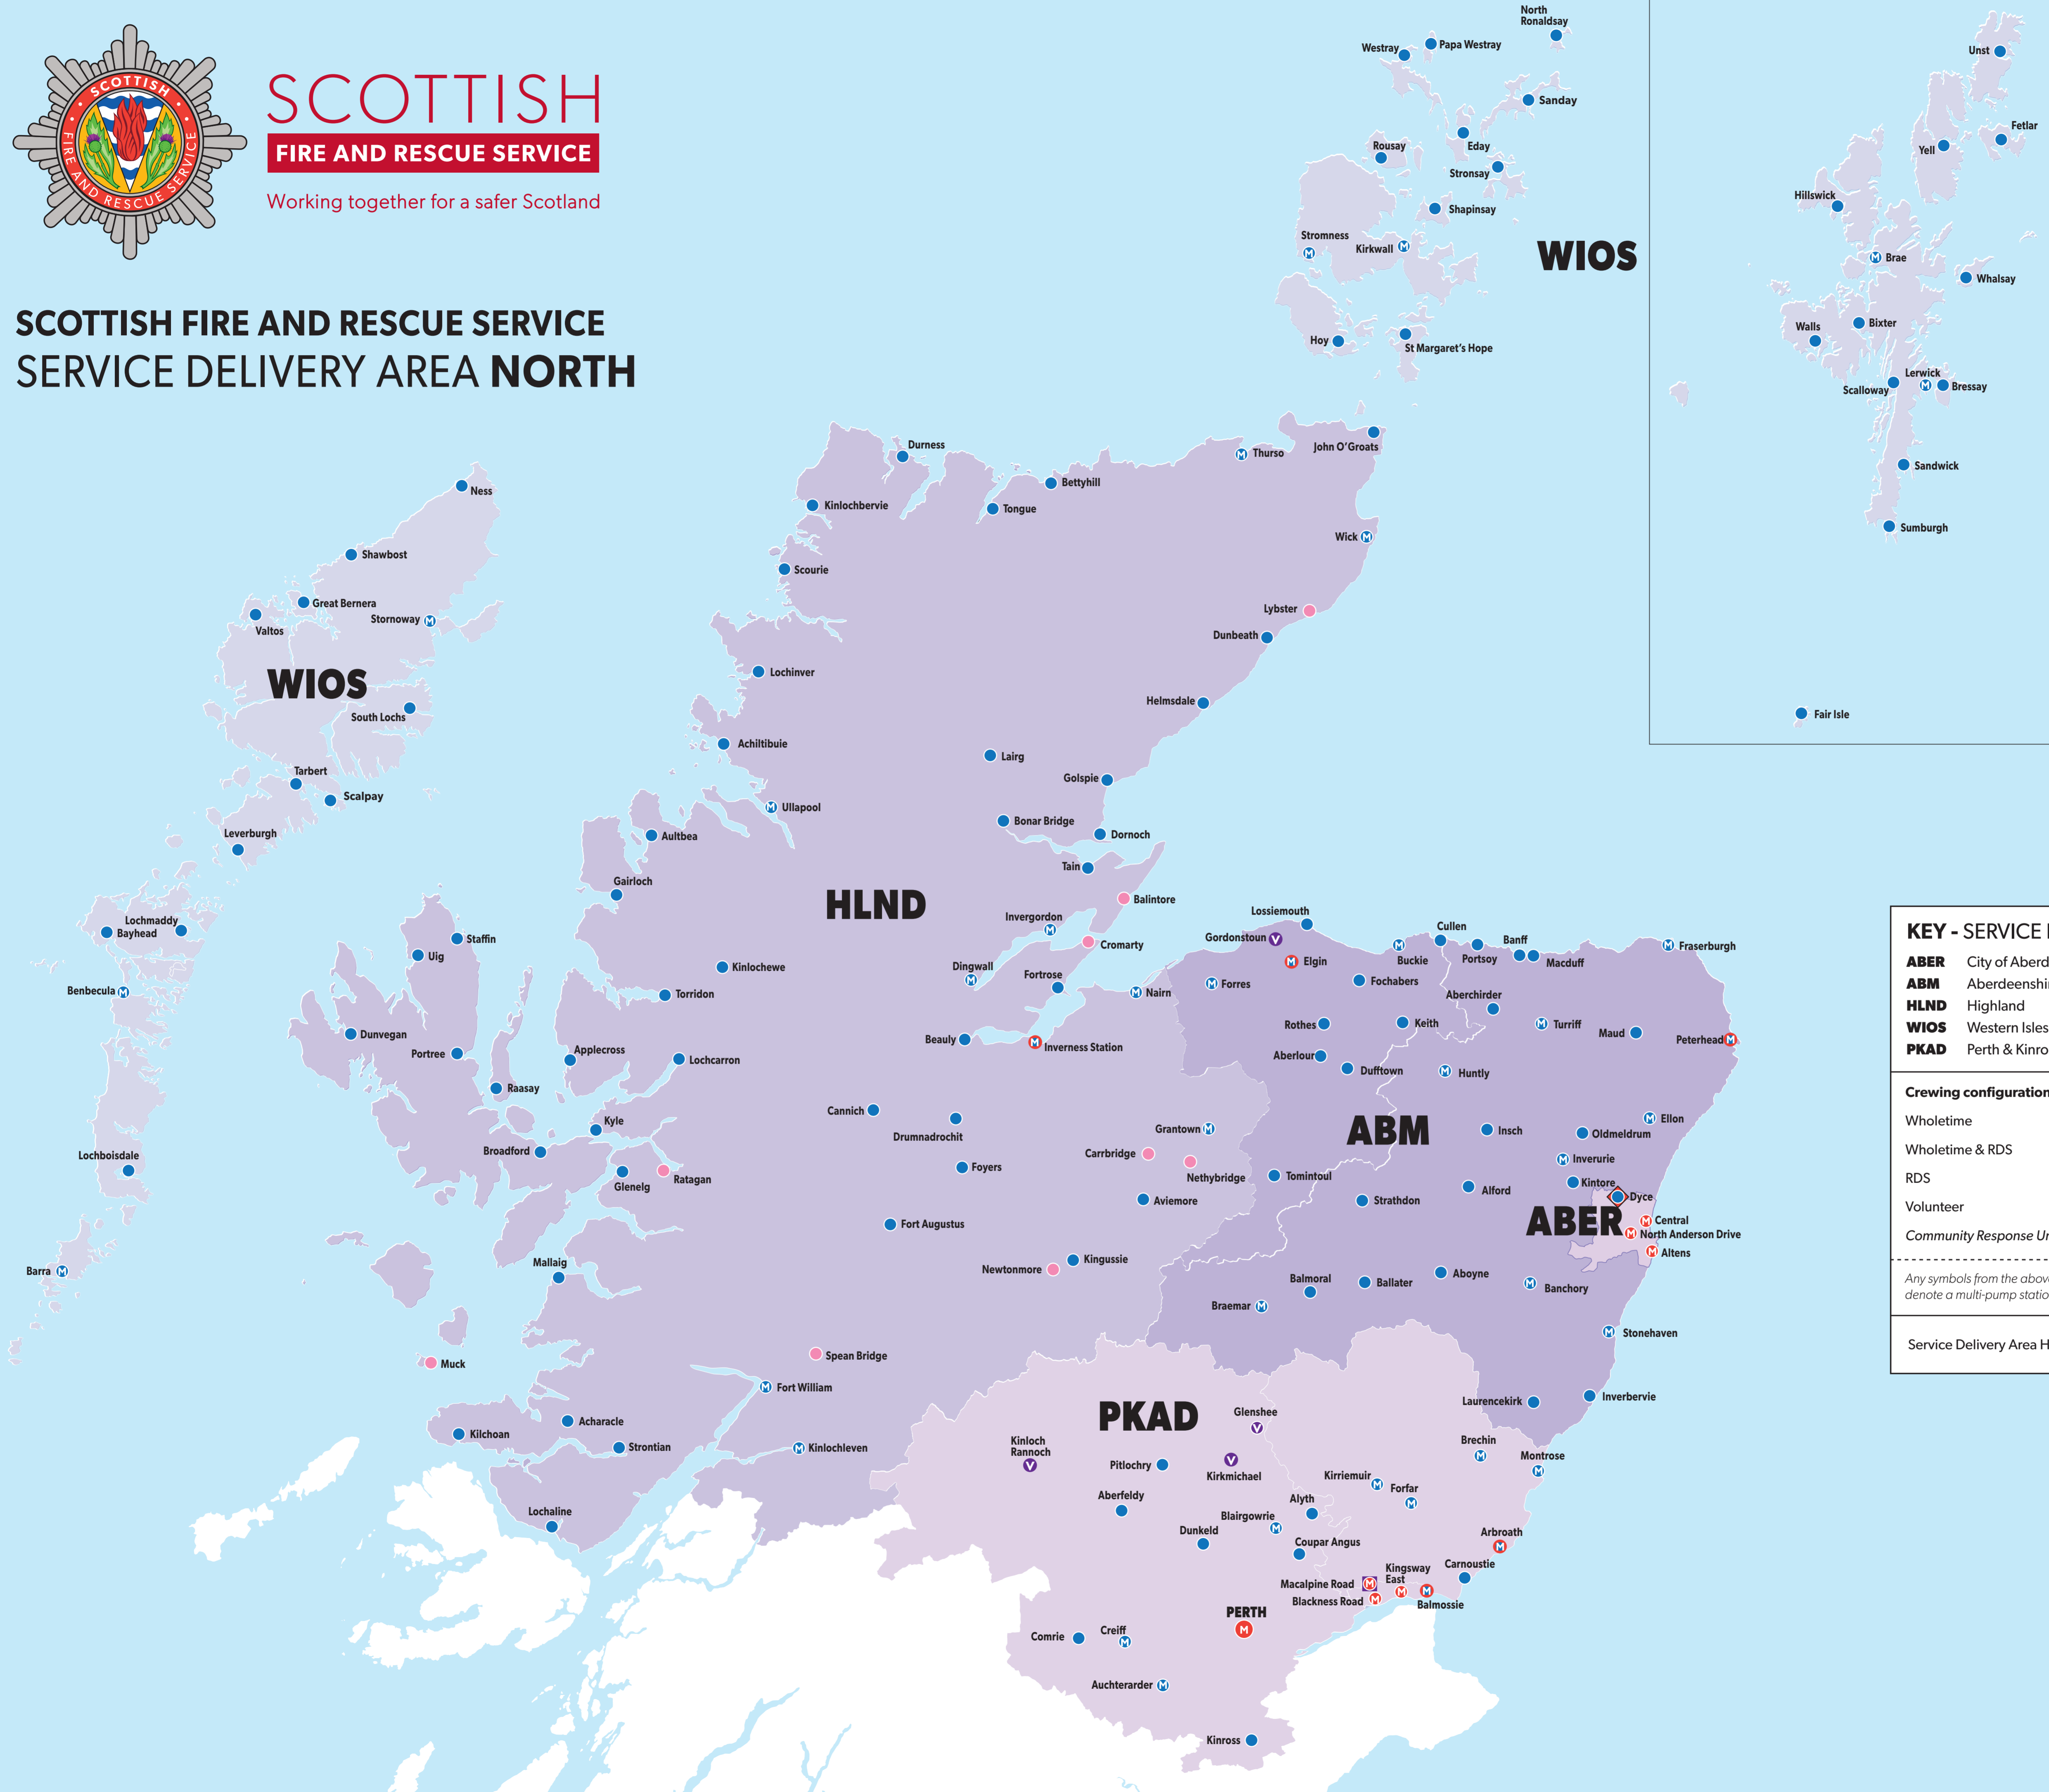

**SCOTTISH  
FIRE AND RESCUE SERVICE**

Working together for a safer Scotland

**SCOTTISH FIRE AND RESCUE SERVICE  
SERVICE DELIVERY AREA NORTH**

**KEY - SERVICE DELIVERY AREA NORTH**

<b>ABER</b>	City of Aberdeen
<b>ABM</b>	Aberdeenshire and Moray
<b>HLND</b>	Highland
<b>WIOS</b>	Western Isles, Orkney Islands and Shetland Islands
<b>PKAD</b>	Perth & Kinross, Angus and Dundee

Crewing configuration	Colour coding
Wholetime	Red
Wholetime & RDS	Red outer ring with blue centre
RDS	Blue
Volunteer	Purple
Community Response Unit	Pink

Any symbols from the above legend that appear with a 'M' on the chart denote a multi-pump station.

Service Delivery Area HQ	Red
--------------------------	-----