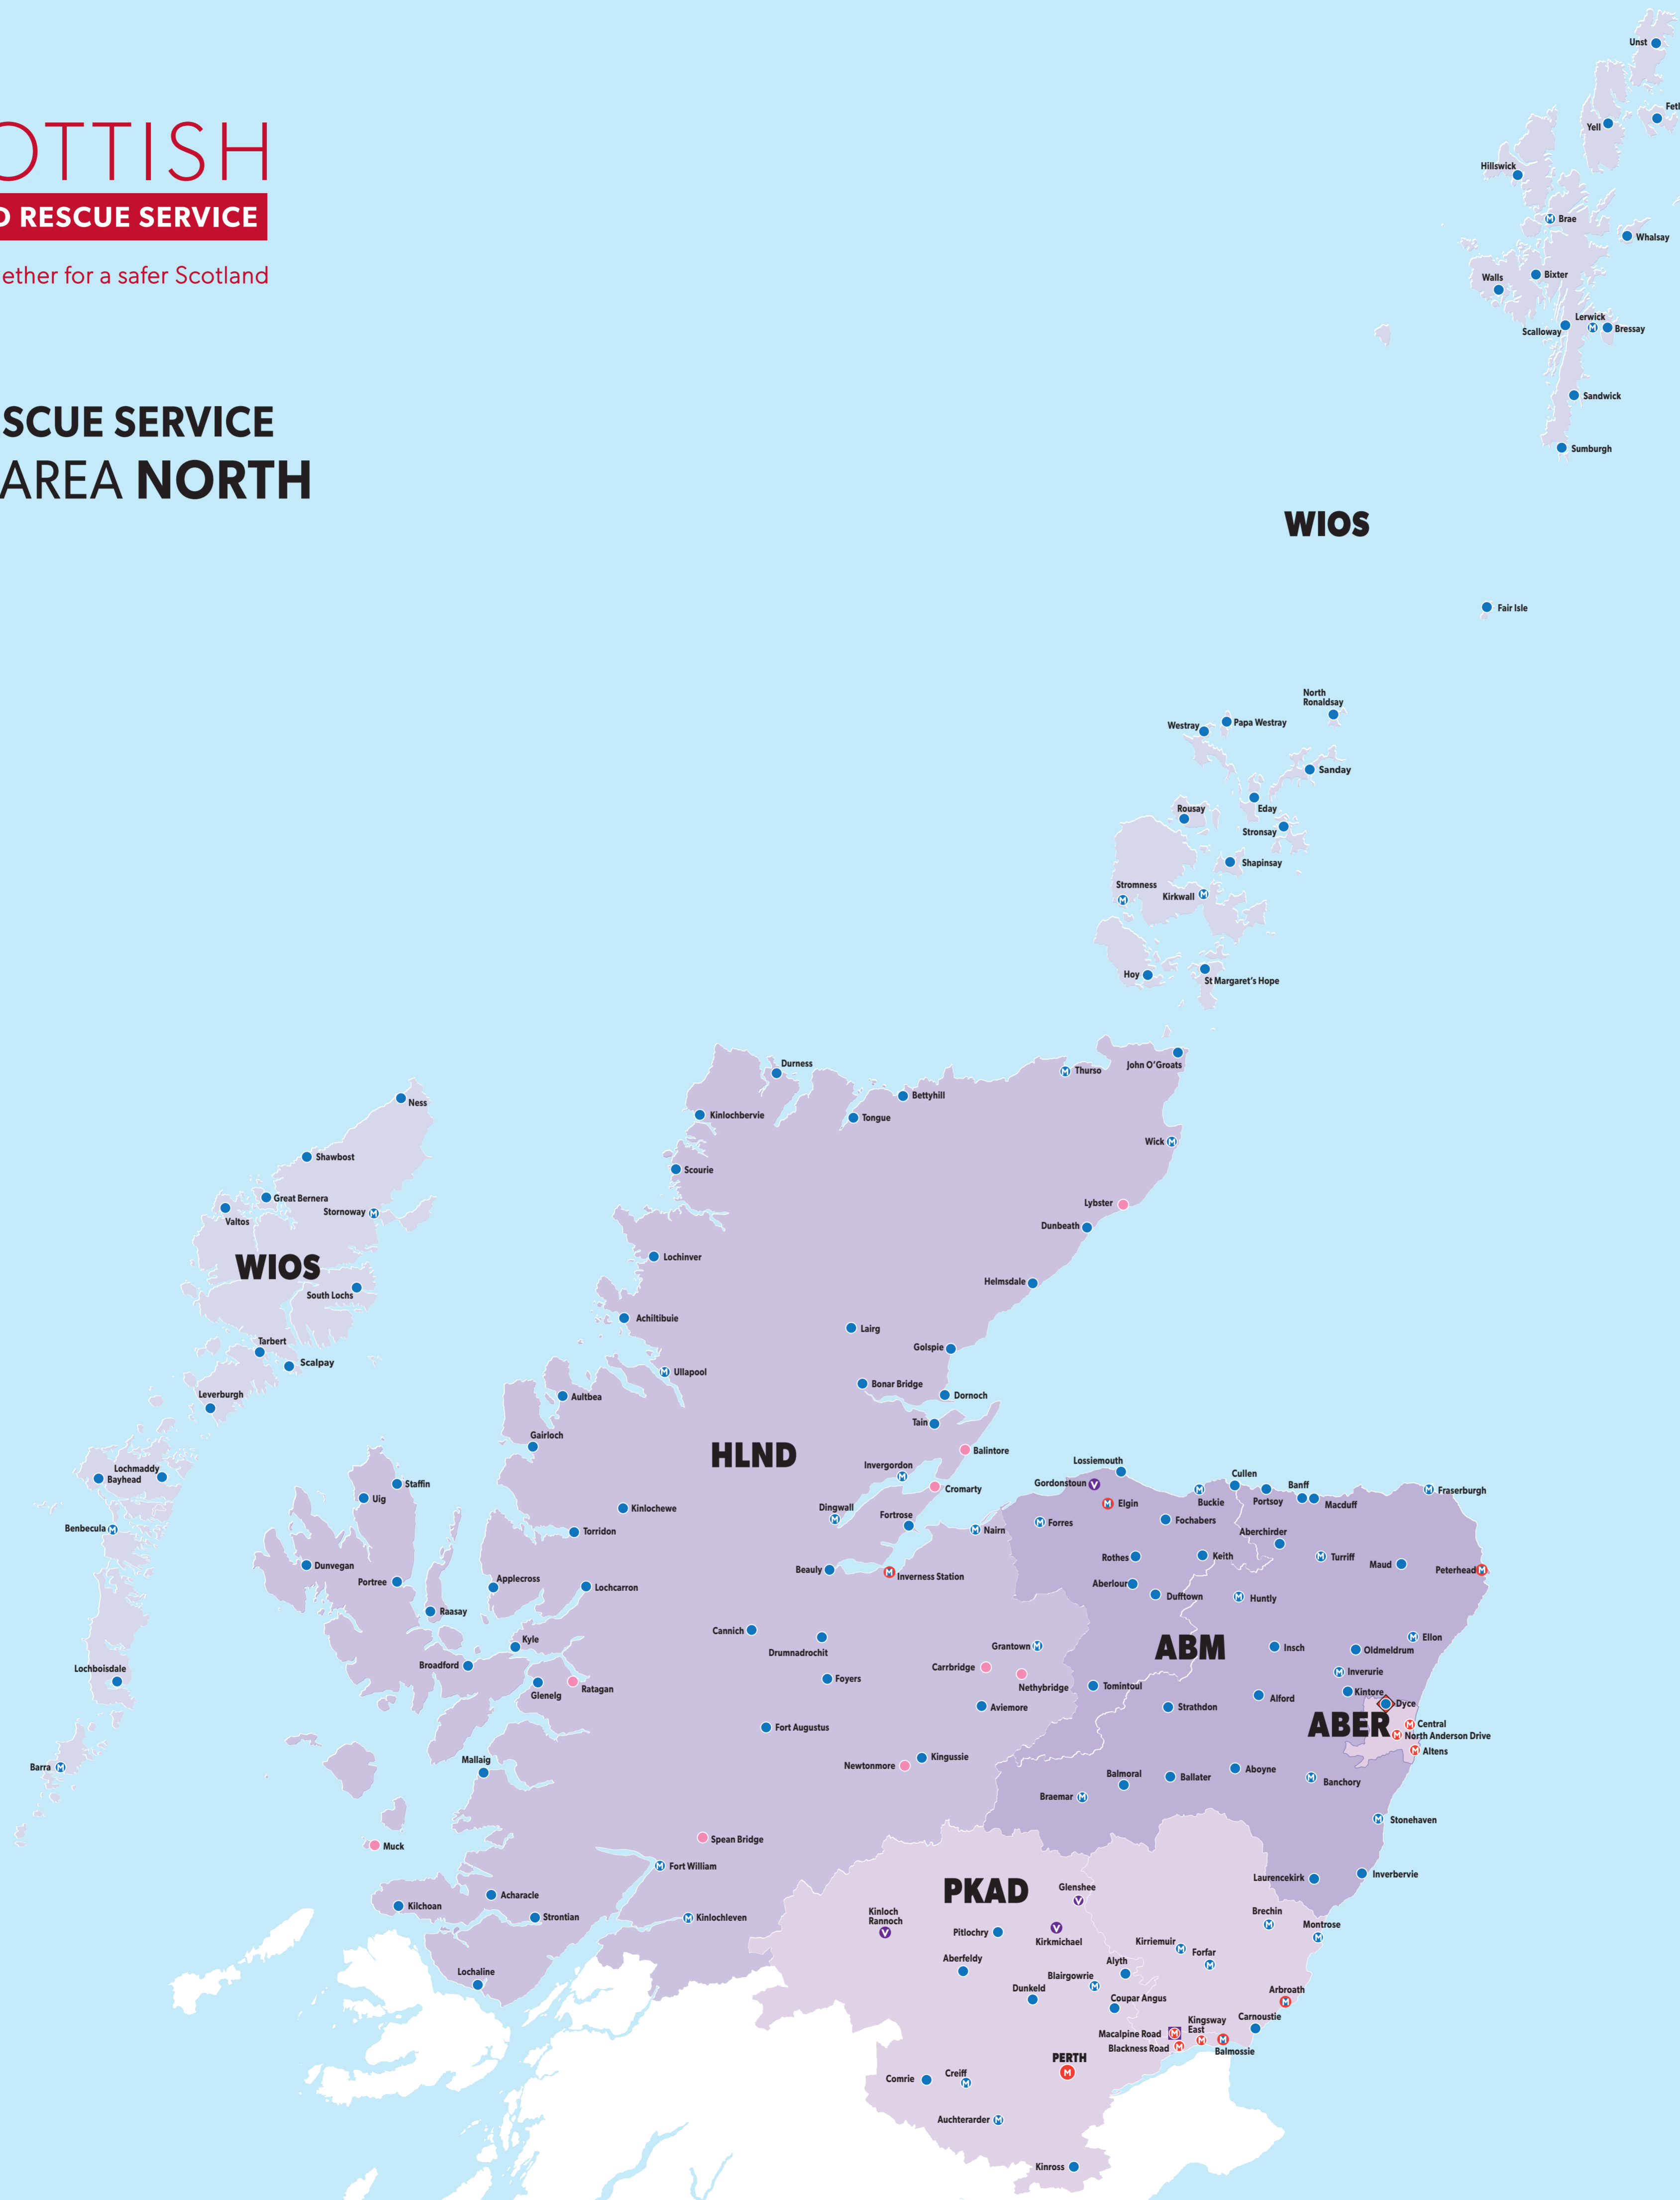

**SCOTTISH
FIRE AND RESCUE SERVICE**

Working together for a safer Scotland

**SCOTTISH FIRE AND RESCUE SERVICE
SERVICE DELIVERY AREA NORTH**

KEY - SERVICE DELIVERY AREA NORTH

ABER City of Aberdeen
ABM Aberdeenshire and Moray
HLND Highland
WIOS Western Isles, Orkney Islands and Shetland Islands
PKAD Perth & Kinross, Angus and Dundee

Crewing configuration *Colour coding*

Wholetime ● Red
 Wholetime & RDS ● Red outer ring with blue centre
 RDS ● Blue
 Volunteer ● Purple
 Community Response Unit ● Pink

Any symbols from the above legend that appear with a 'M' on the chart denote a multi-pump station.

Service Delivery Area HQ ◆ Red